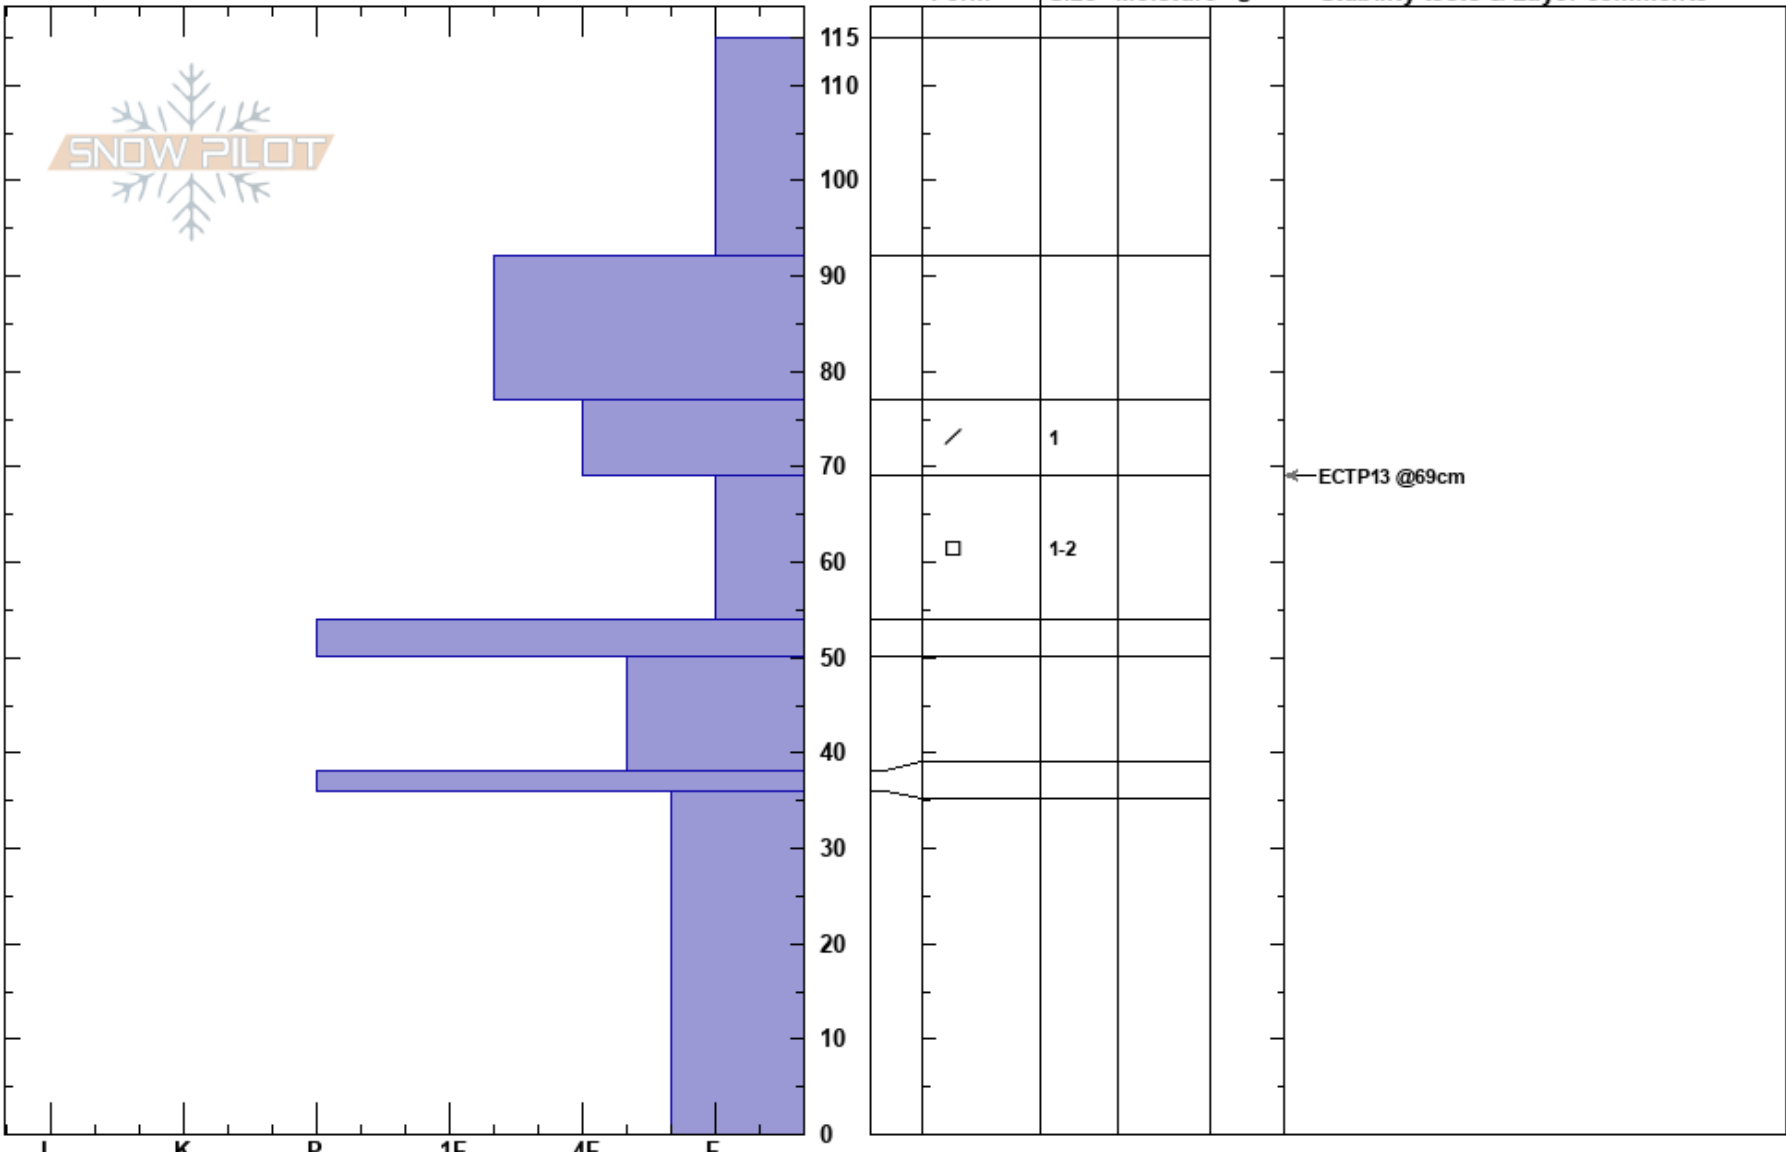

Dads  
 Park Range  
 CO  
 Elevation: 9080 ft  
 Aspect: NW  
 Specifics: Collapsing, widespreac

Eric Haskell  
 12/28/2017 - 10:00am  
 Co-ord:  
 Slope Angle: 20°  
 Wind Loading:

Stability: Poor  
 Air Temperature:  
 Sky Cover: FEW  
 Precipitation: NO  
 Wind: Calm

HS:115  
 PF:60  
 Layer Notes:

Notes: Cracking noticed approaching pit