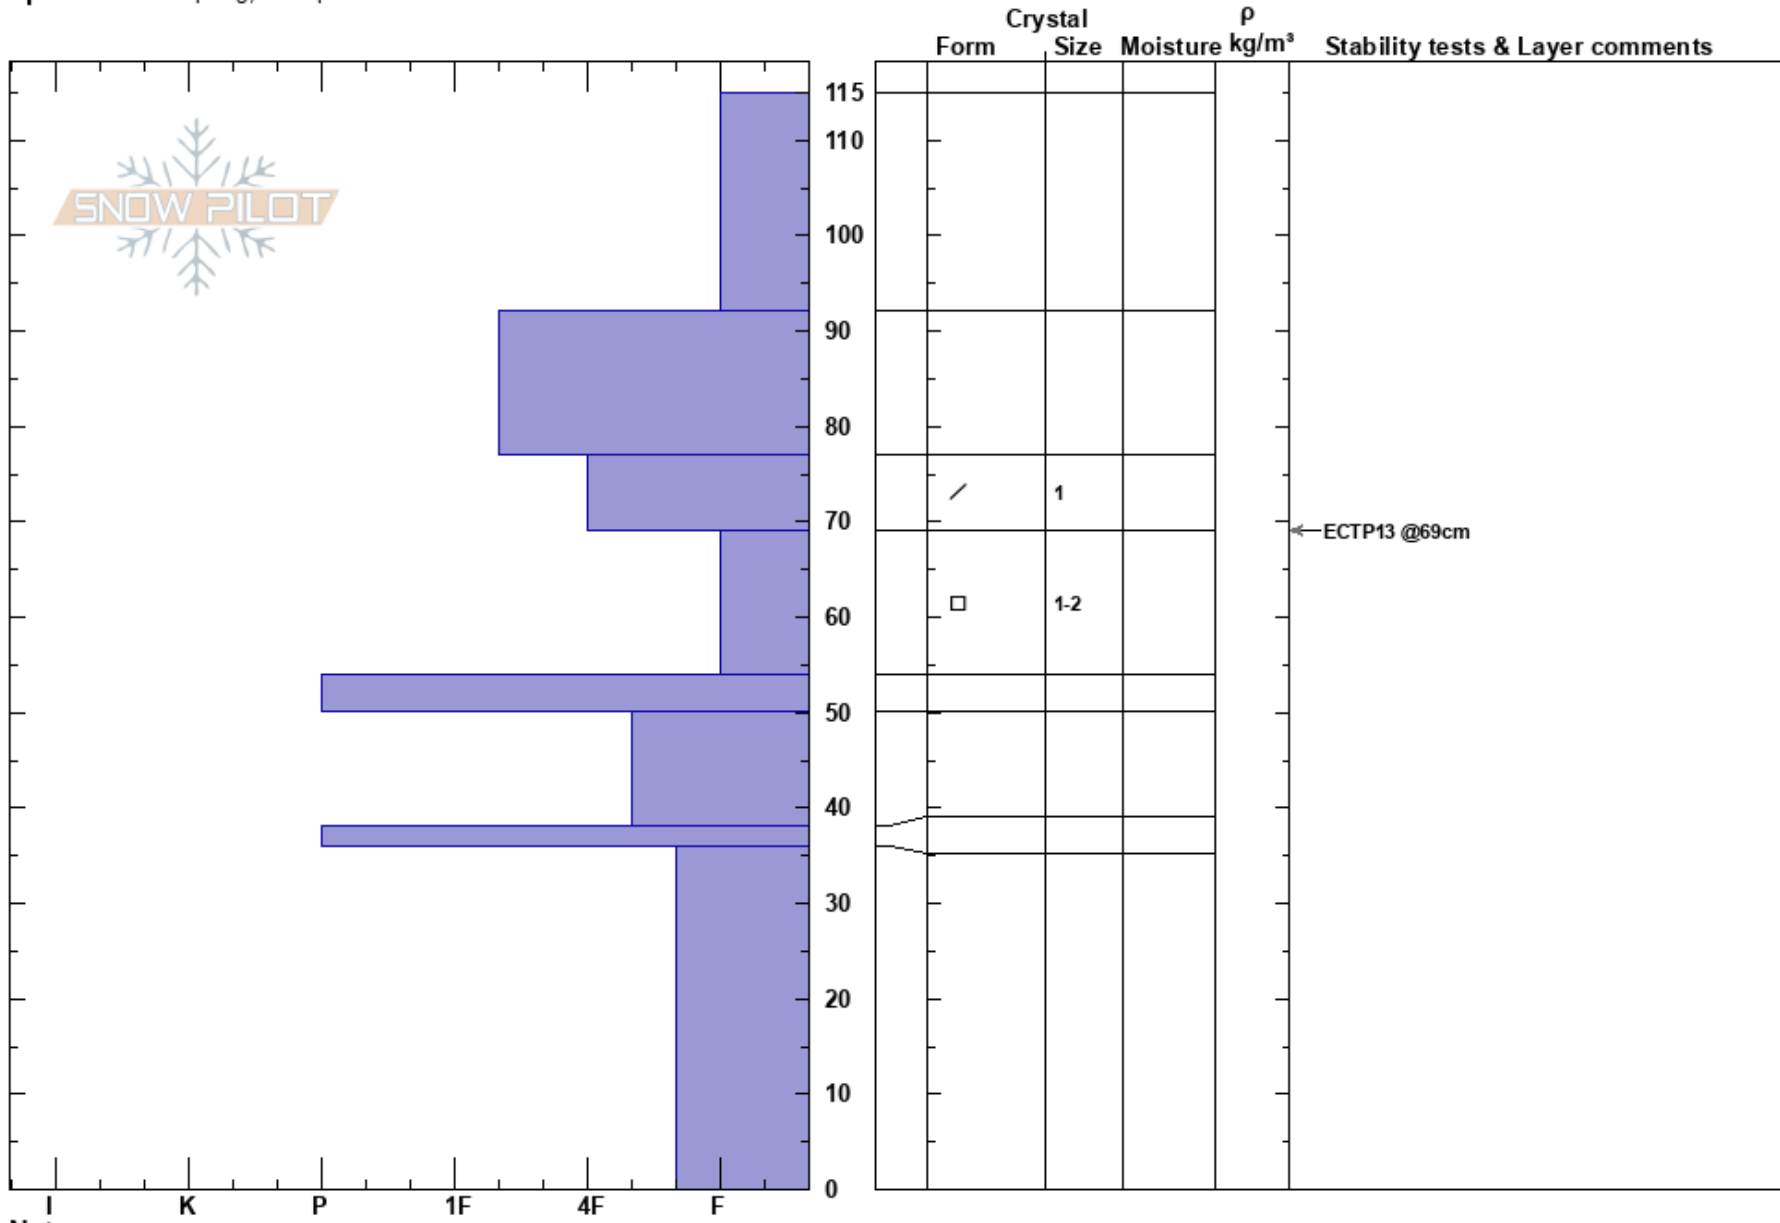

Dads
 Park Range
 CO
 Elevation: 9080 ft
 Aspect: NW
 Specifics: Collapsing, widespreac

Eric Haskell
 12/28/2017 - 10:00am
 Co-ord:
 Slope Angle: 20°
 Wind Loading:

Stability: Poor
 Air Temperature:
 Sky Cover: FEW
 Precipitation: NO
 Wind: Calm

HS:115
 PF:60
 Layer Notes:

Notes: Cracking noticed approaching pit