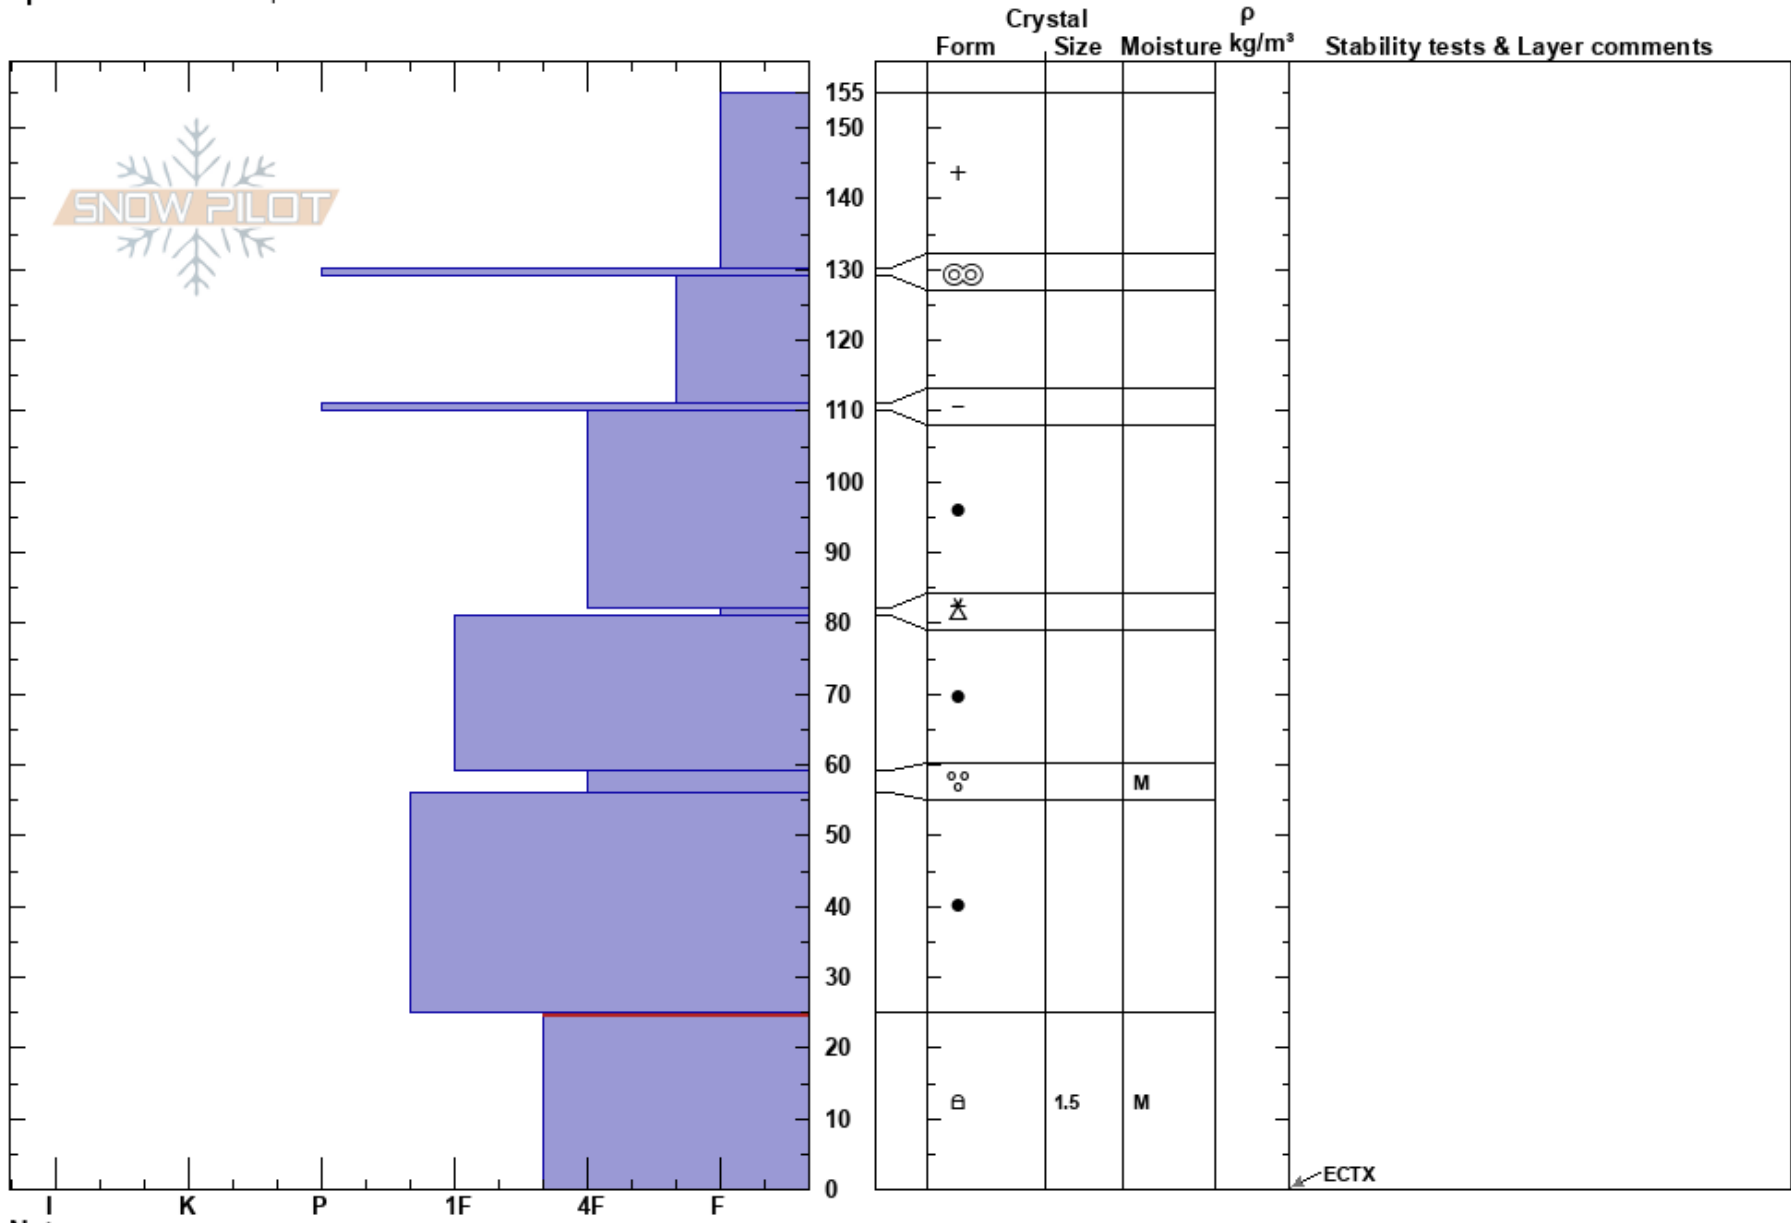

Blue Bunny
 Wasatch Range
 UT
 Elevation: 8550 ft
 Aspect: 233°
 Specifics: We skied slope

weston shirey
 01/10/2023 - 11:00am
 Co-ord:
 Slope Angle: 29°
 Wind Loading: yes

Stability: Fair
 Air Temperature: 0°C
 Sky Cover: BKN
 Precipitation: S-1
 Wind: SW Moderate

HS:155
 Layer Notes:
 25-0cm: Problematic layer

Notes:

ECTX