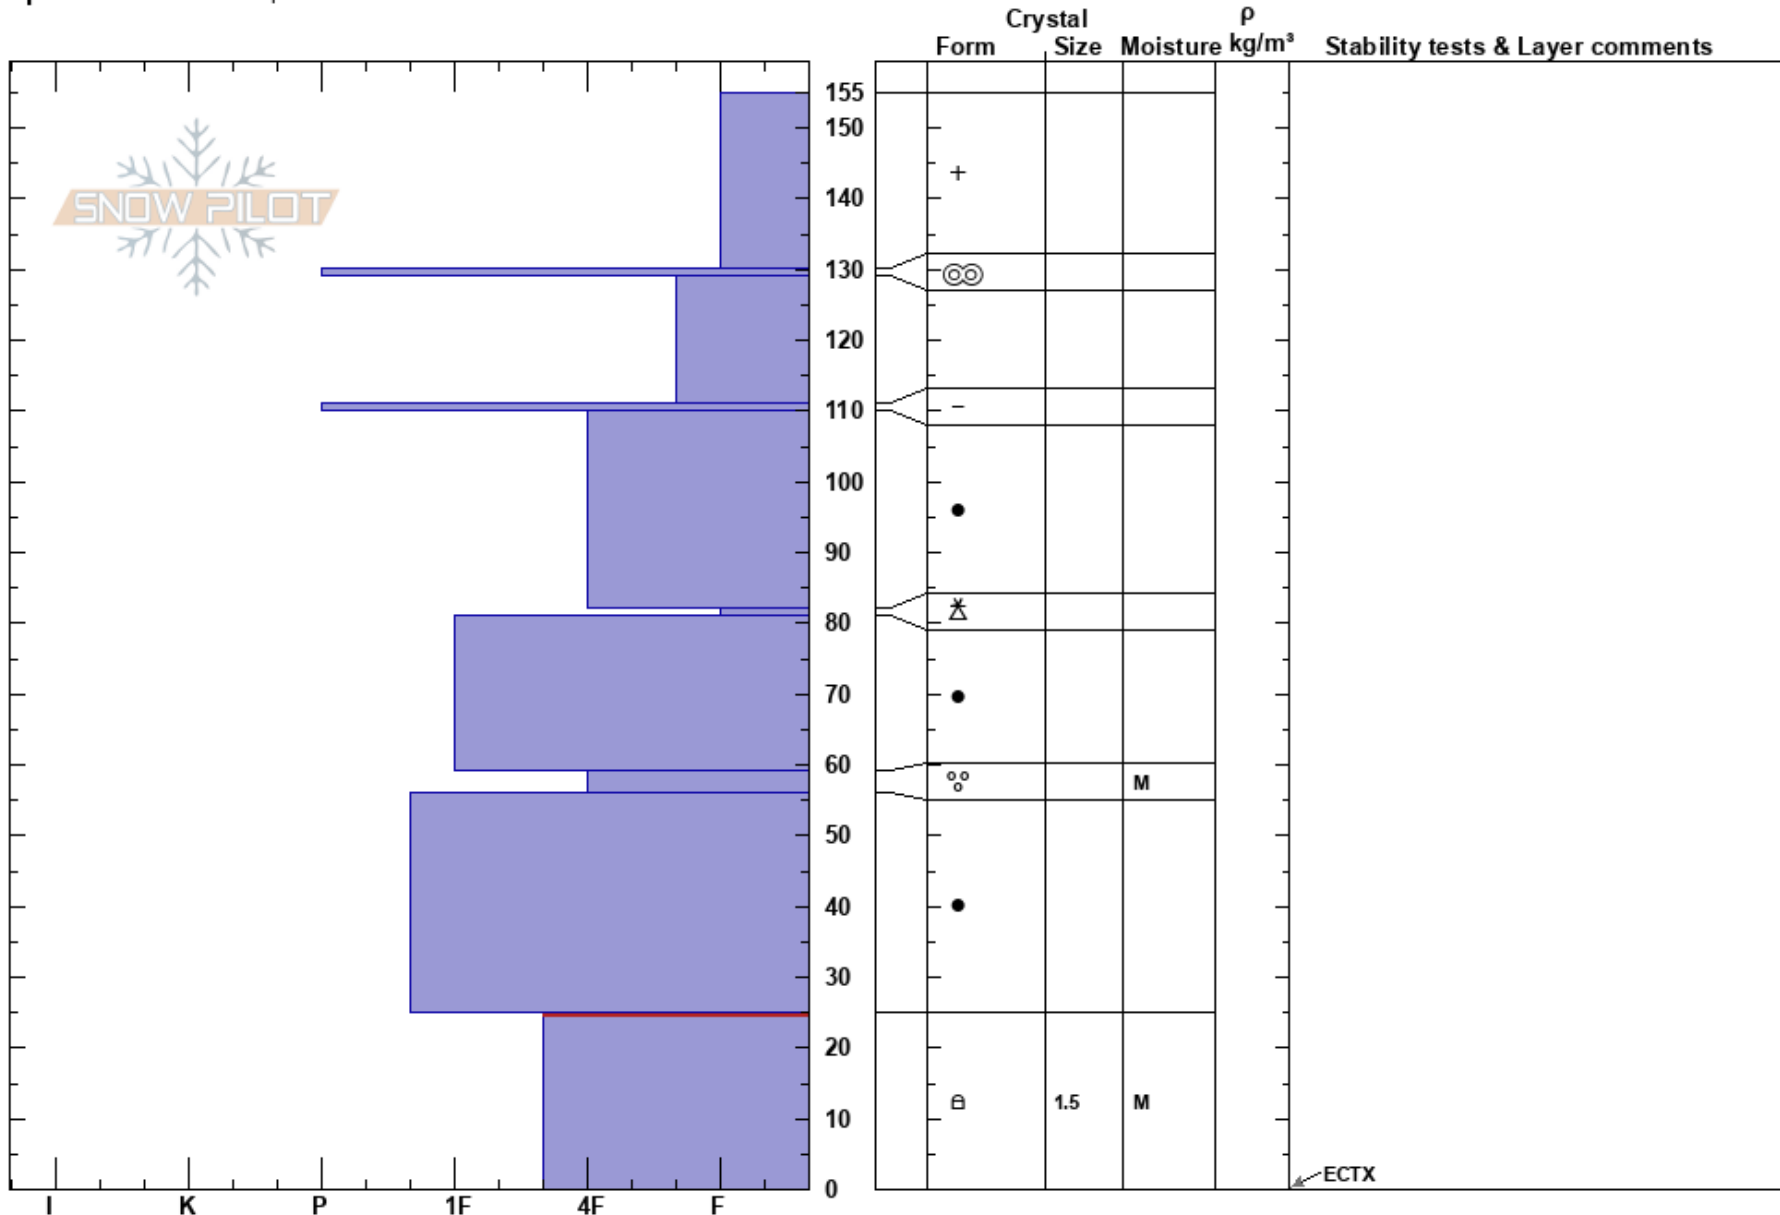

Blue Bunny
 Wasatch Range
 UT
 Elevation: 8550 ft
 Aspect: 233°
 Specifics: We skied slope

weston shirey
 01/10/2023 - 11:00am
 Co-ord:
 Slope Angle: 29°
 Wind Loading: yes

Stability: Fair
 Air Temperature: 0°C
 Sky Cover: BKN
 Precipitation: S-1
 Wind: SW Moderate

HS:155
 Layer Notes:
 25-0cm: Problematic layer

ECTX

Notes: