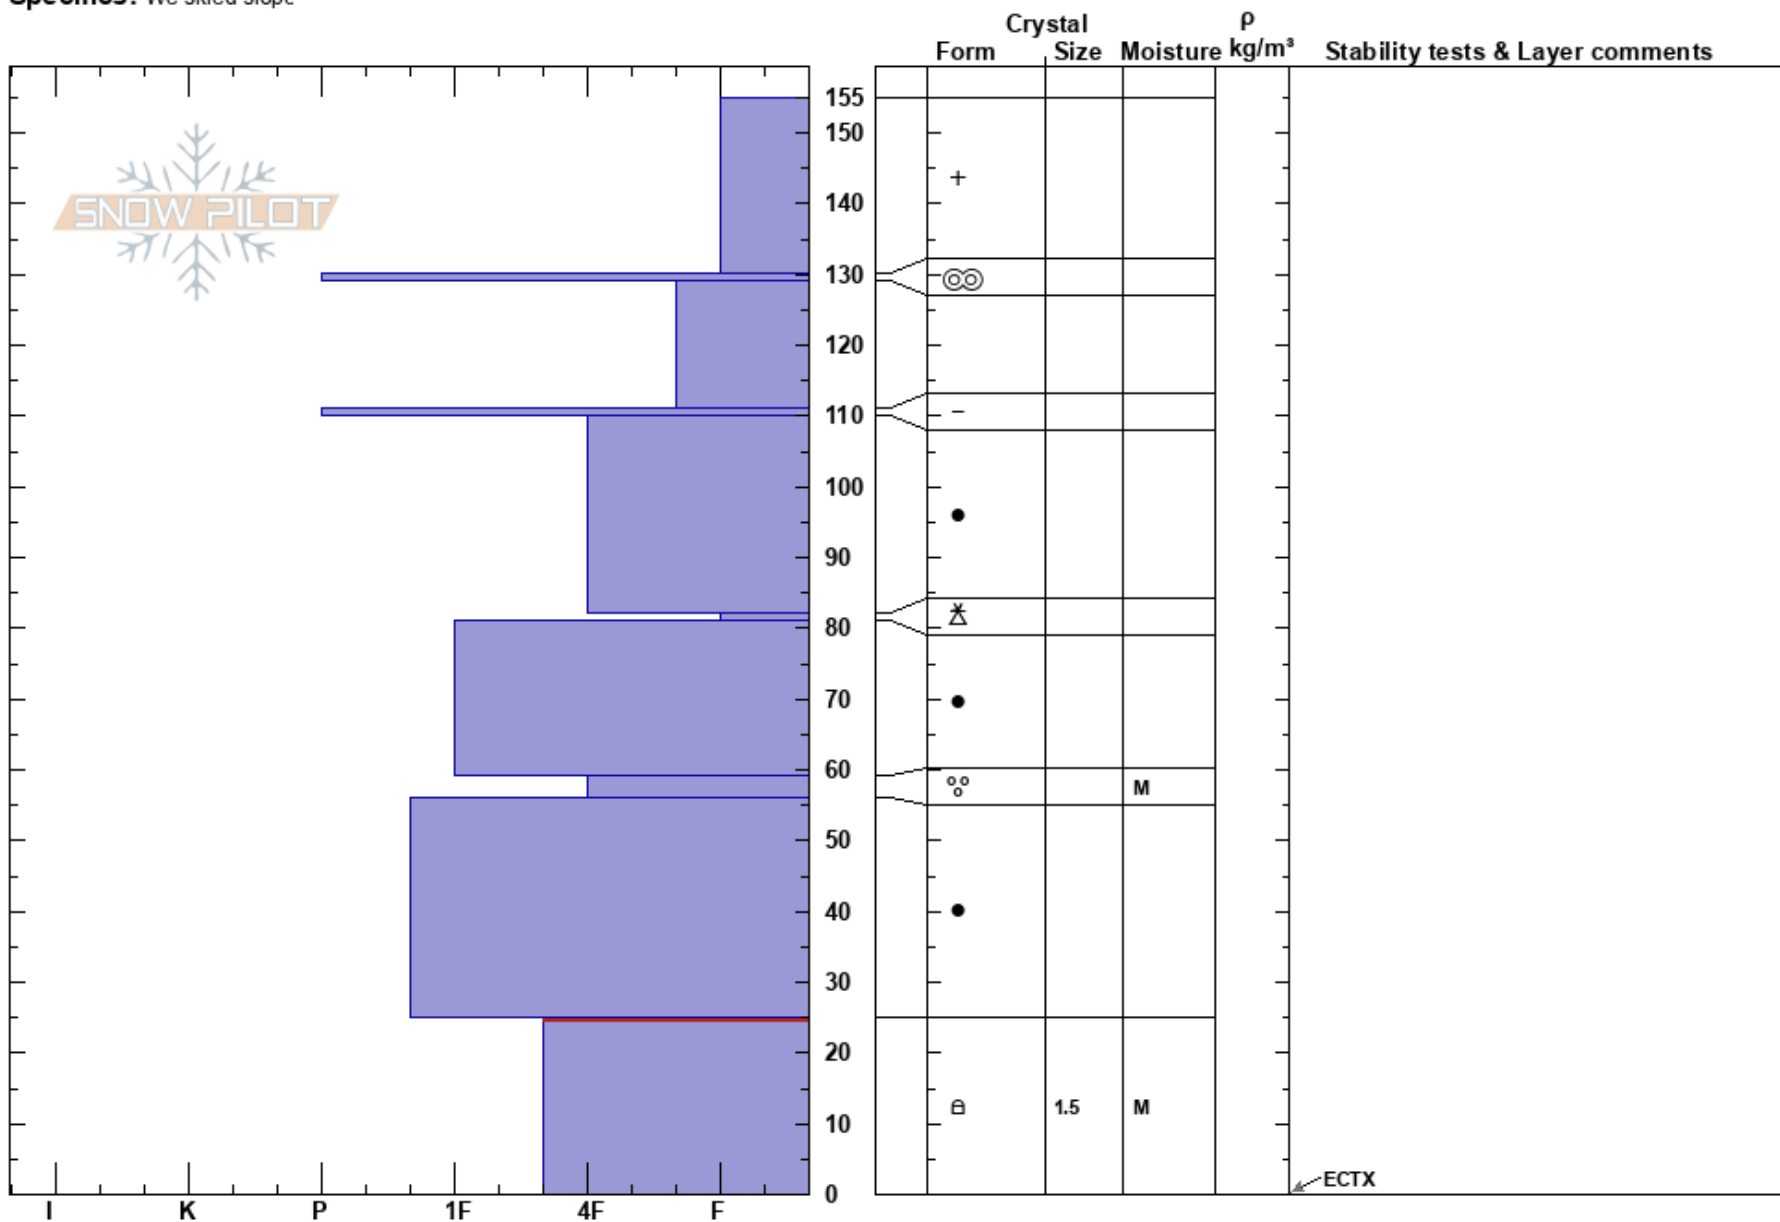

Blue Bunny
 Wasatch Range
 UT
 Elevation: 8550 ft
 Aspect: 233°
 Specifics: We skied slope

weston shirey
 01/10/2023 - 11:00am
 Co-ord:
 Slope Angle: 29°
 Wind Loading: yes

Stability: Fair
 Air Temperature: 0°C
 Sky Cover: BKN
 Precipitation: S-1
 Wind: SW Moderate

HS:155
 Layer Notes:
 25-0cm: Problematic layer

Notes: