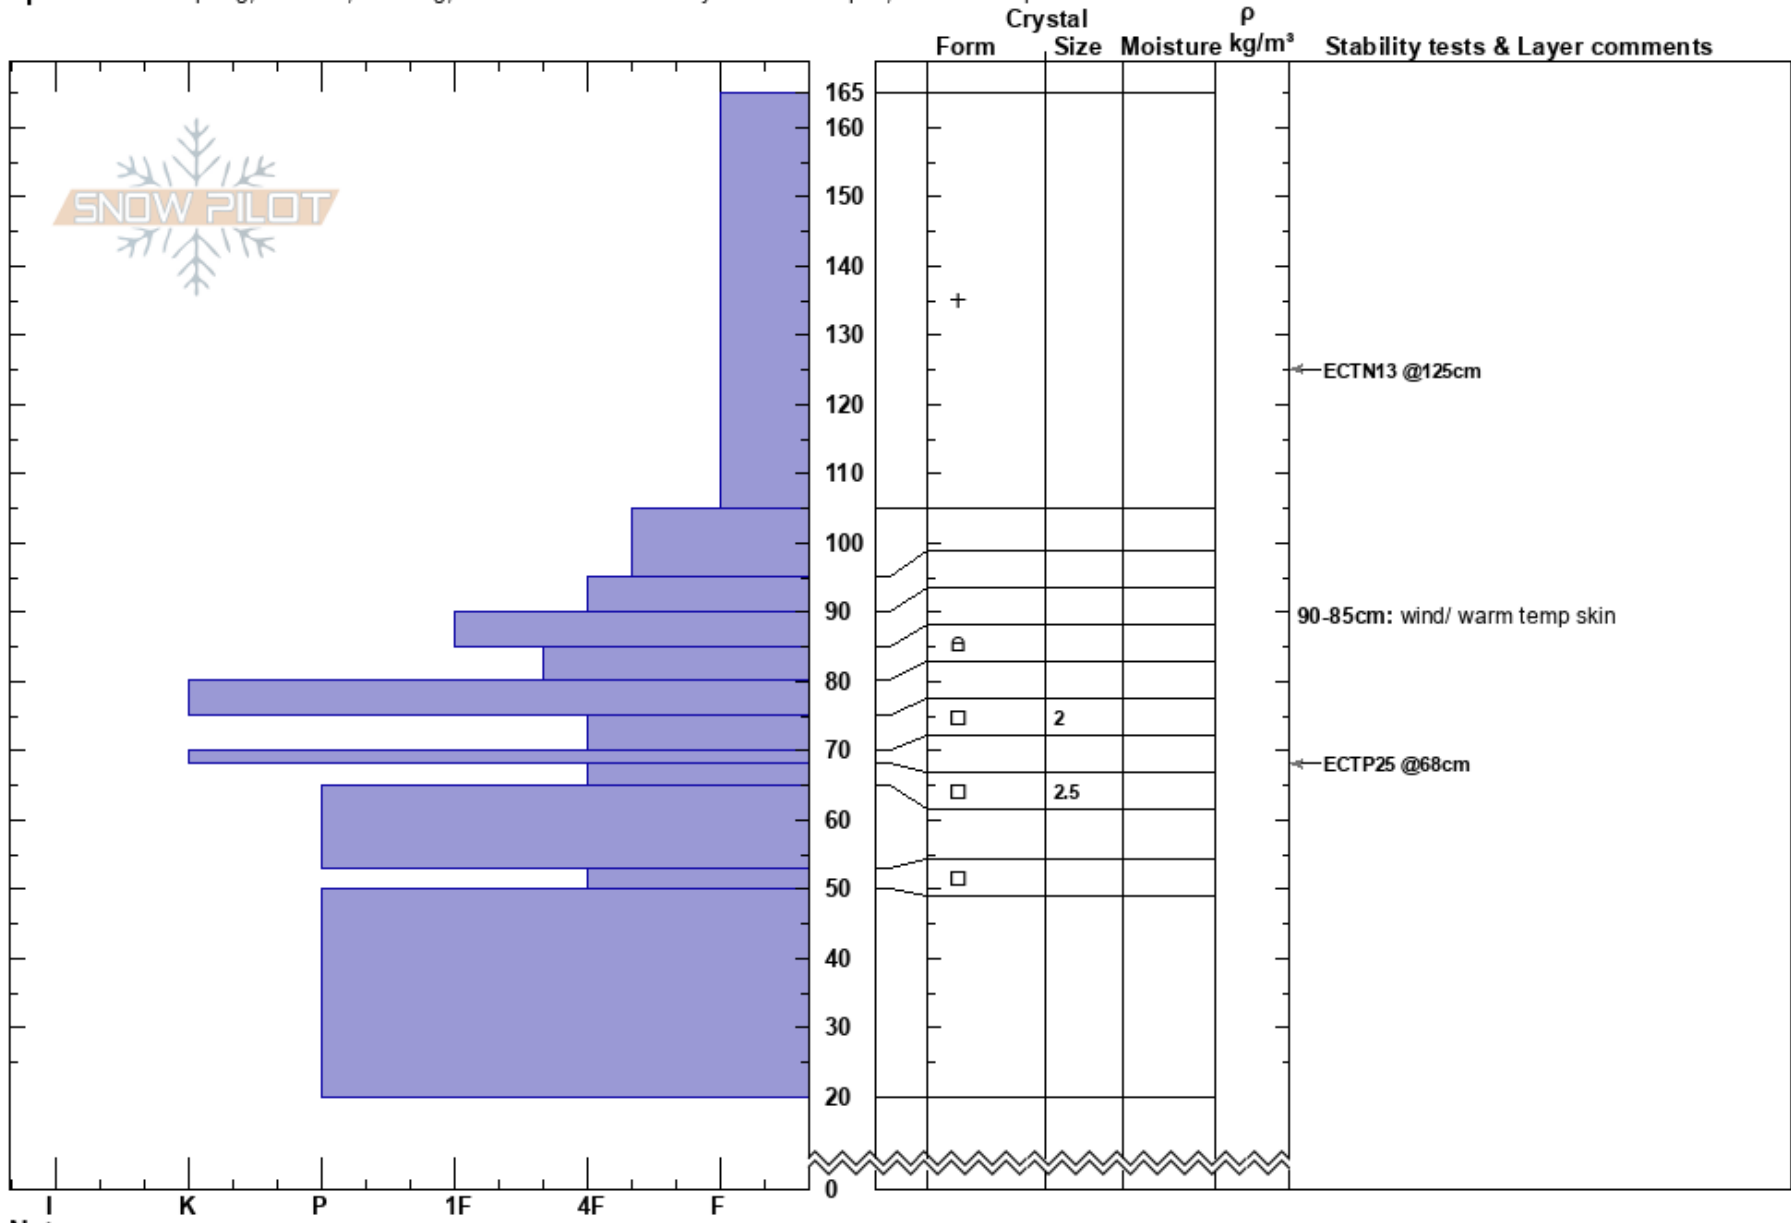

Warm Creek
 Beartooths
 MT
 Elevation: 8755 ft
 Aspect: 155°

Beau Fredlund
 12/28/2017 - 11:00am
 Co-ord: 45.00931N, -110.05913E
 Slope Angle: 29°
 Wind Loading:

Stability:
 Air Temperature:
 Sky Cover: OVC
 Precipitation: S2
 Wind: W Moderate

HS:165
 Layer Notes:
 90-85cm: wind/ warm temp skin
 68-65cm: Problematic layer

Specifics: Collapsing, localized; Cracking; Recent avalanche activity on similar slopes; We skied slope

Notes: