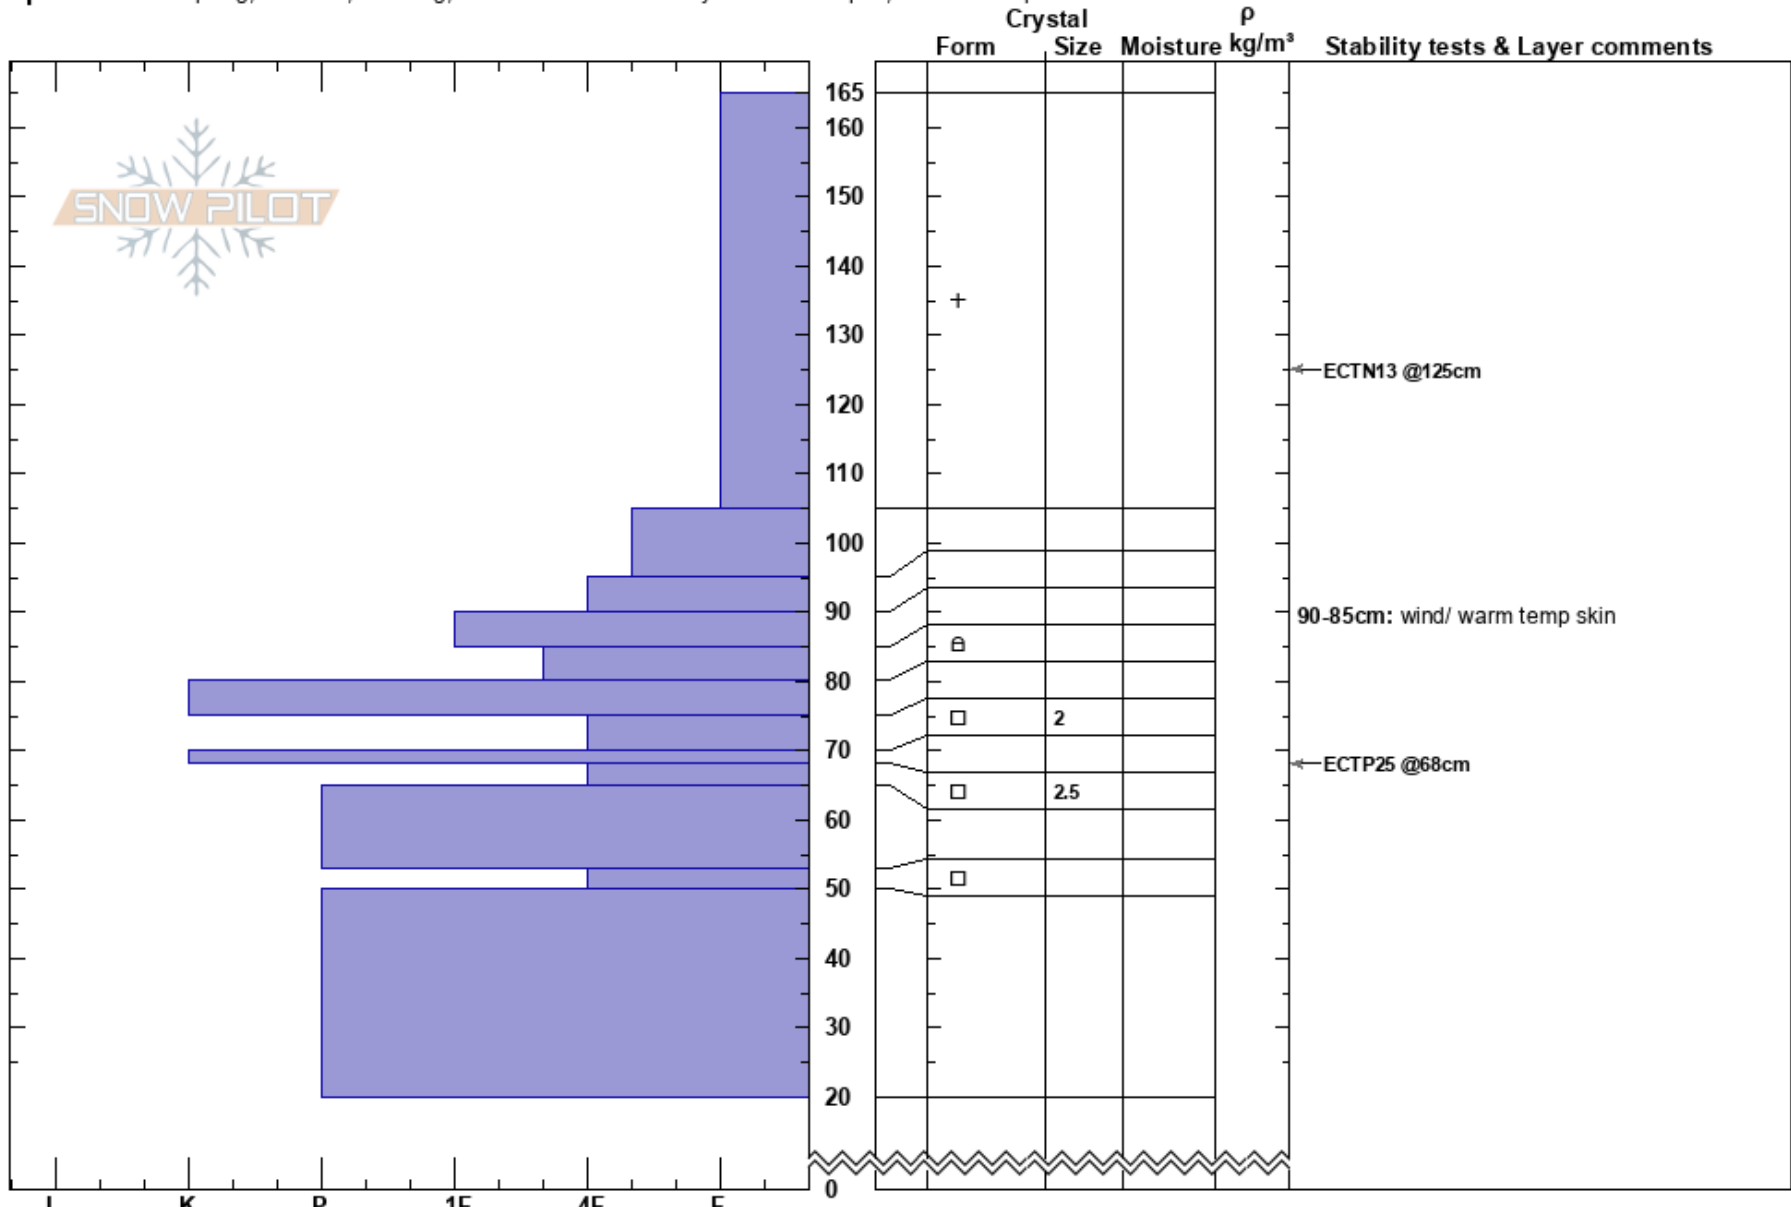

Warm Creek
 Beartooths
 MT
 Elevation: 8755 ft
 Aspect: 155°

Beau Fredlund
 12/28/2017 - 11:00am
 Co-ord: 45.00931N, -110.05913E
 Slope Angle: 29°
 Wind Loading:

Stability:
 Air Temperature:
 Sky Cover: OVC
 Precipitation: S2
 Wind: W Moderate

HS:165
 Layer Notes:
 90-85cm: wind/ warm temp skin
 68-65cm: Problematic layer

Specifics: Collapsing, localized; Cracking; Recent avalanche activity on similar slopes; We skied slope

Notes: