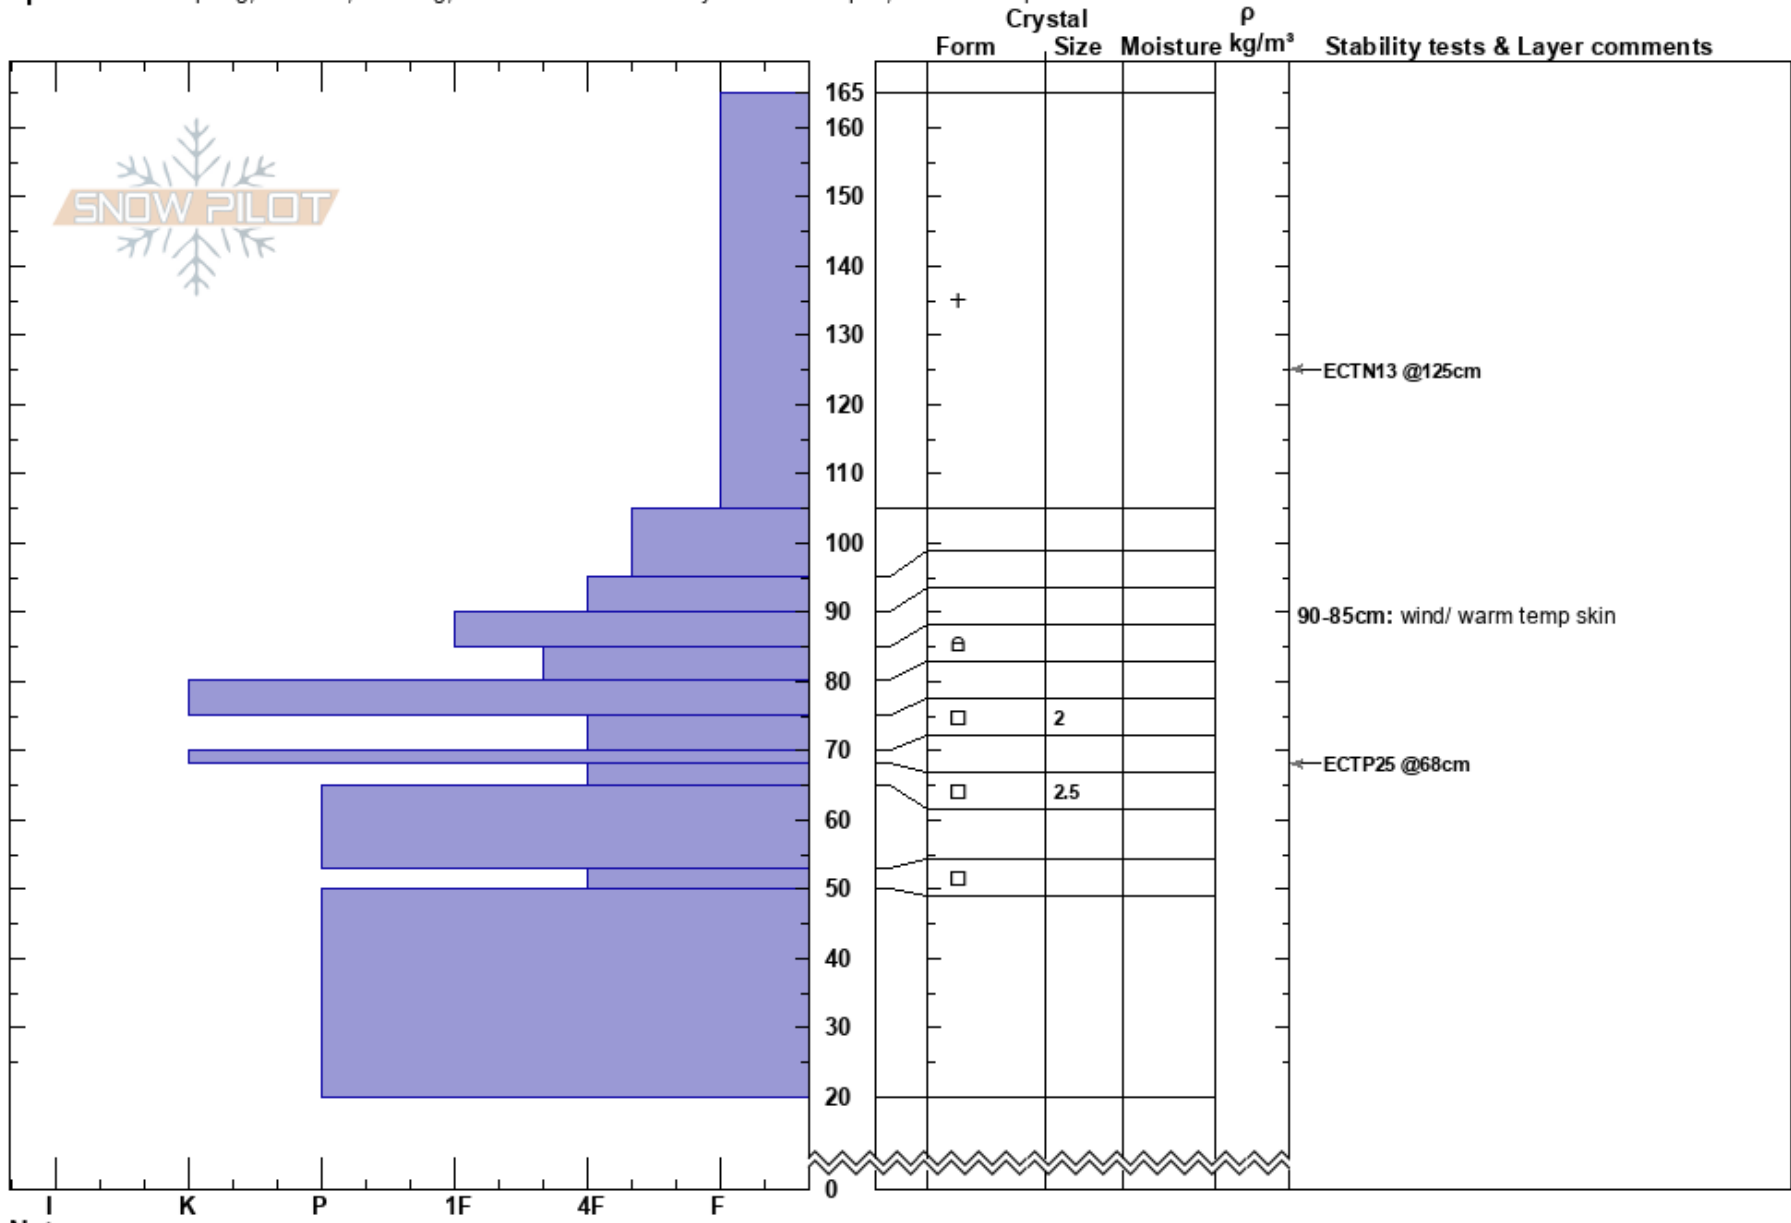

Warm Creek  
 Beartooths  
 MT  
 Elevation: 8755 ft  
 Aspect: 155°

Beau Fredlund  
 12/28/2017 - 11:00am  
 Co-ord: 45.00931N, -110.05913E  
 Slope Angle: 29°  
 Wind Loading:

Stability:  
 Air Temperature:  
 Sky Cover: OVC  
 Precipitation: S2  
 Wind: W Moderate

HS:165  
 Layer Notes:  
 90-85cm: wind/ warm temp skin  
 68-65cm: Problematic layer

Specifics: Collapsing, localized; Cracking; Recent avalanche activity on similar slopes; We skied slope

Notes: