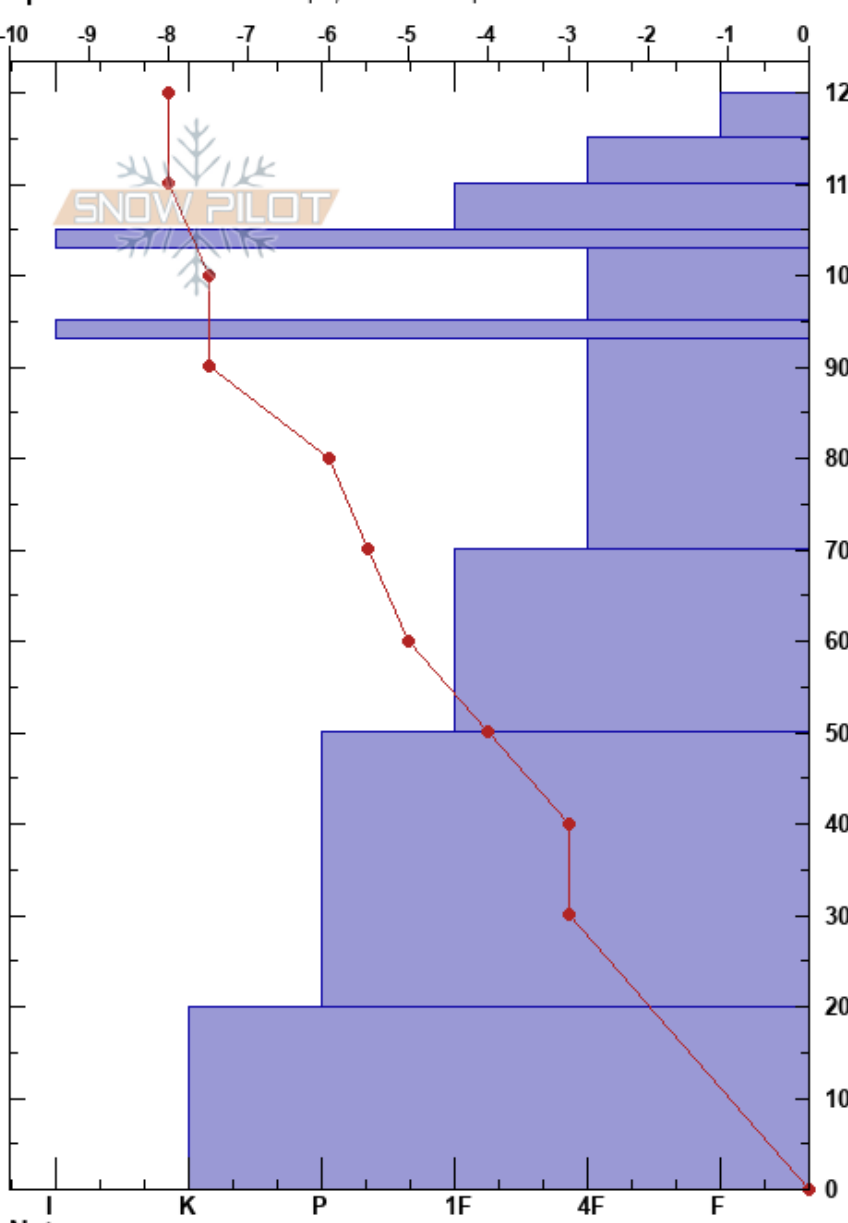

Mt. Glory, Coal Creek
 Teton Range
 WY
 Elevation: 9800 ft
 Aspect: W
 Specifics: Ski tracks on slope; We skied slope

Matthew Standal
 12/28/2017 - 1:00pm
 Co-ord: 45.99291N, -109.01733W
 Slope Angle: 18°
 Wind Loading: previous

Stability: Good HS:120
 Air Temperature: -8°C PF:15 95-93cm:Problematic layer
 Sky Cover: X
 Precipitation: NO
 Wind: SW Moderate

Elevation (cm)	Crystal		Moisture	ρ kg/m ³	Stability tests & Layer comments
	Form	Size			
120	+	1	D		
115	/	1	D		
110	/	1	D		
105	■				
100	□	1	D		
95					STM, RP @95cm CT20, RP @95cm CTM repeated 2x
80	□ (●)	1-0.5	D		
60	●	0.5-1	D		
40	●	1-0.5	D		
10	● (■)	0.5-1			

Notes: Shallow, wind-loaded zone in low-angle meadow near ridgetop