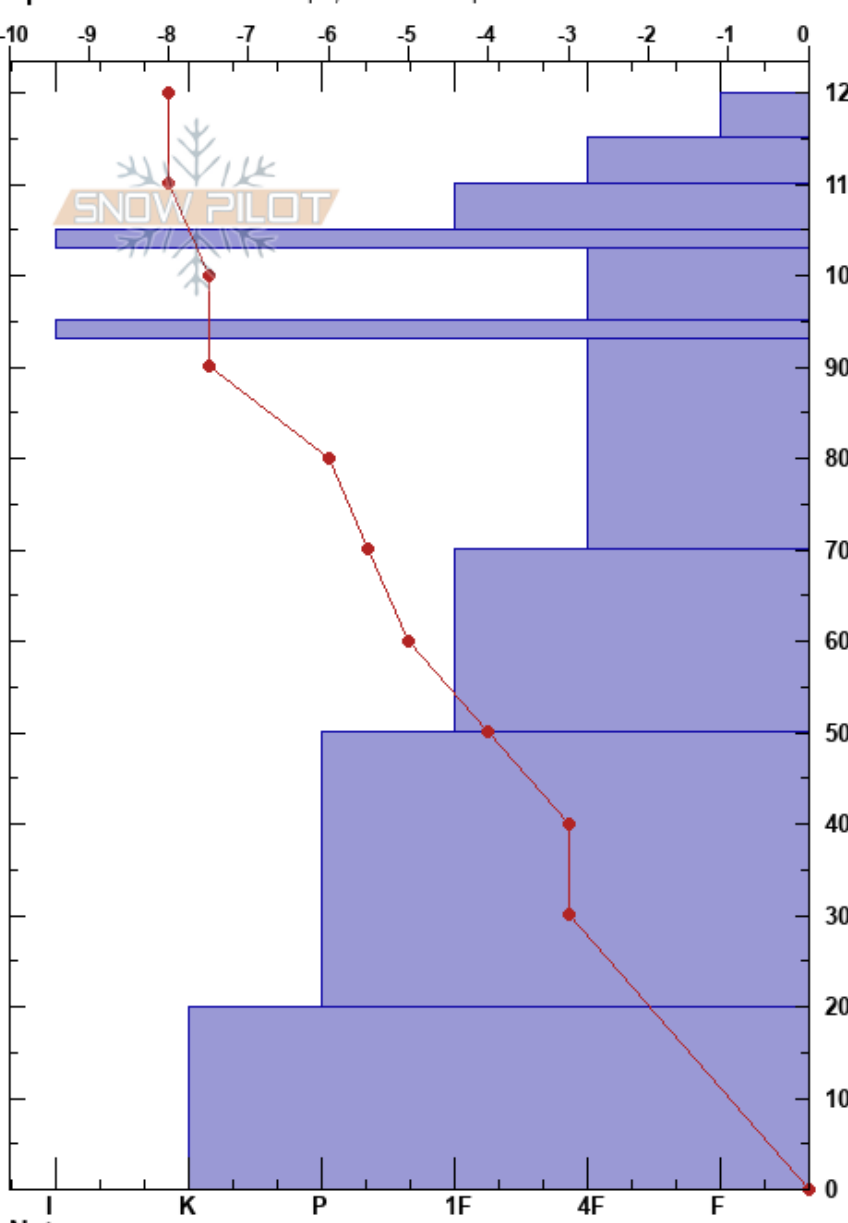

Mt. Glory, Coal Creek
 Teton Range
 WY
 Elevation: 9800 ft
 Aspect: W
 Specifics: Ski tracks on slope; We skied slope

Matthew Standal
 12/28/2017 - 1:00pm
 Co-ord: 45.99291N, -109.01733W
 Slope Angle: 18°
 Wind Loading: previous

Stability: Good HS:120
 Air Temperature: -8°C PF:15 95-93cm:Problematic layer
 Sky Cover: X
 Precipitation: NO
 Wind: SW Moderate

Height (cm)	Crystal		Moisture	ρ kg/m ³	Stability tests & Layer comments
	Form	Size			
120	+	1	D		
110	/	1	D		
100	□	1	D		
80	□ (●)	1-0.5	D		
60	●	0.5-1	D		
40	●	1-0.5	D		
10	● (■)	0.5-1			

← STM, RP @95cm
 ← CT20, RP @95cm CTM repeated 2x

Notes: Shallow, wind-loaded zone in low-angle meadow near ridgetop