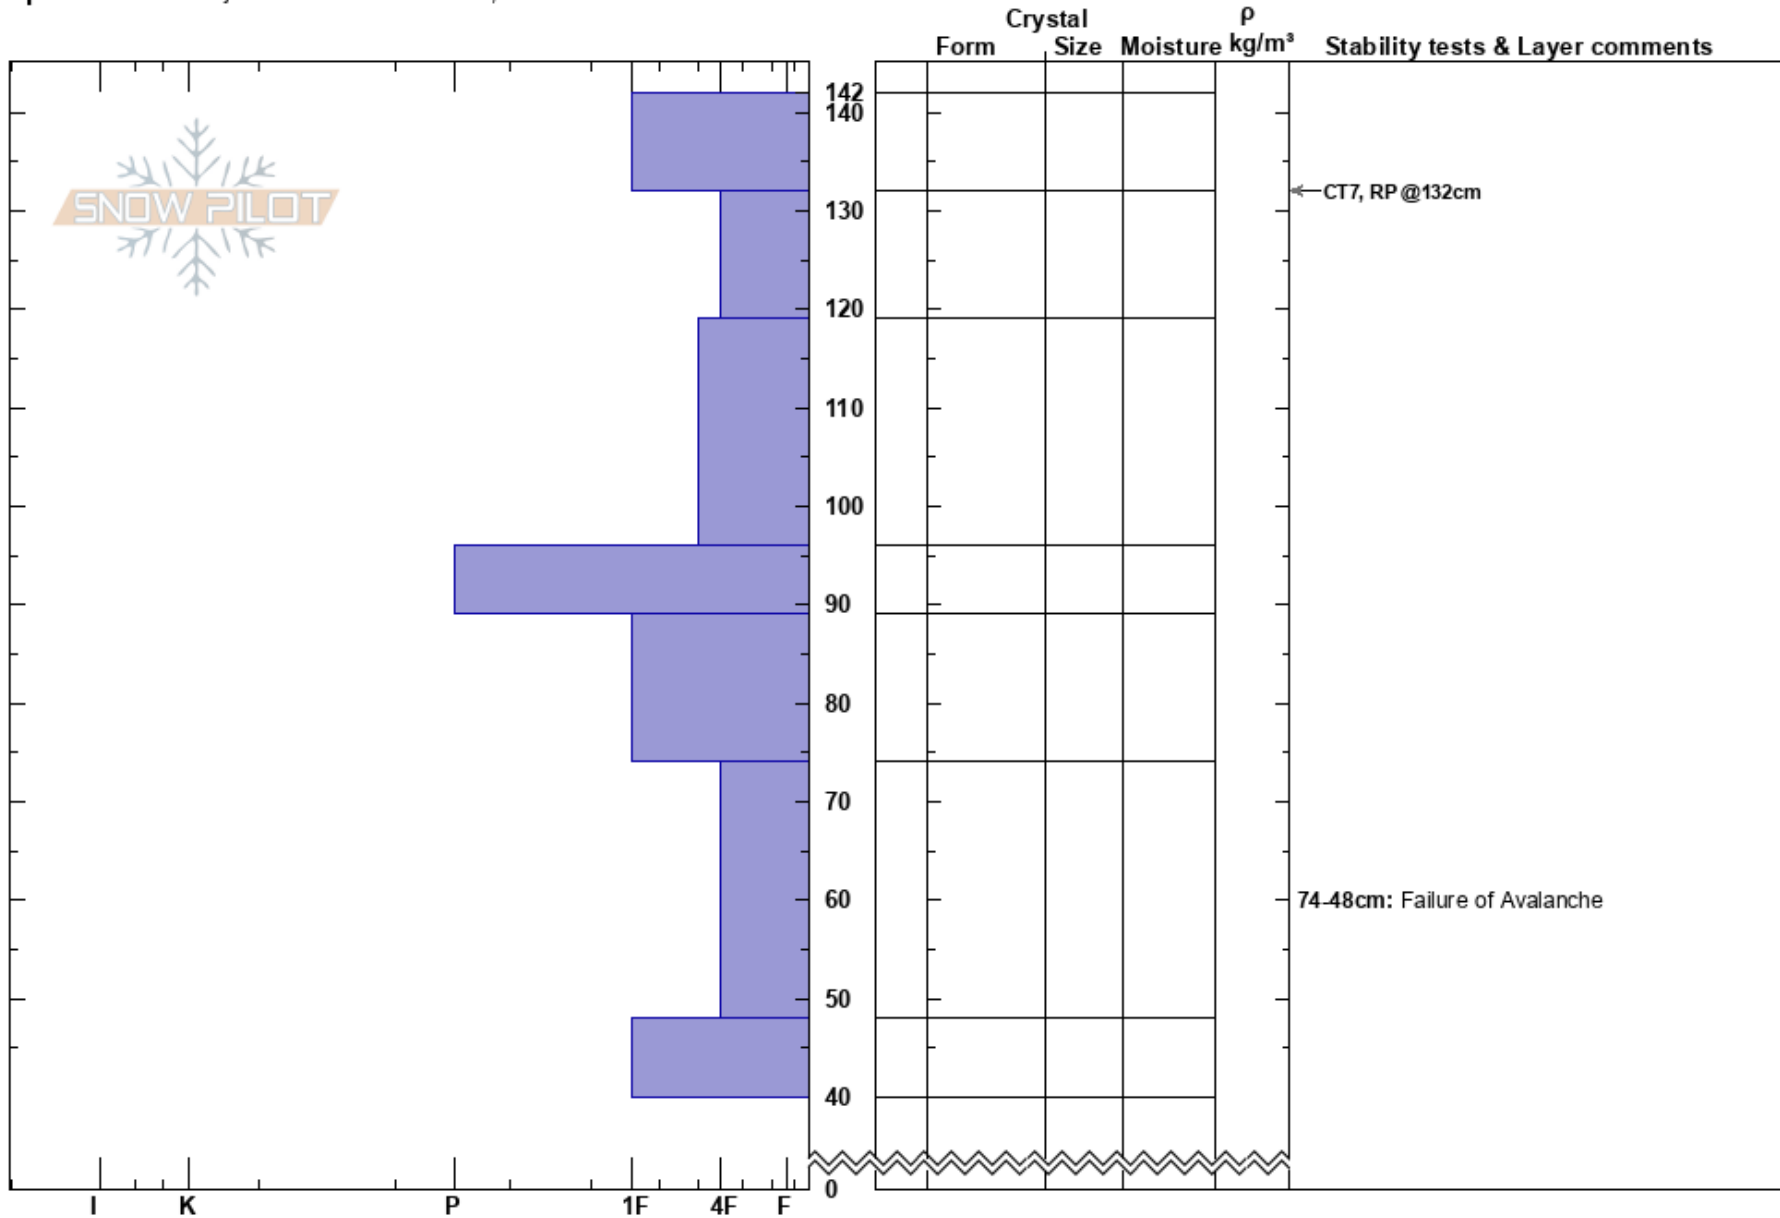

27MI Glacier CP
 Chugach Range
 AK
 Elevation: 3318 ft
 Aspect: SE
 Specifics: Pit is adjacent to avalanche: crown;

kyle sobek
 01/10/2023 - 1:30pm
 Co-ord: 61.15482N, -145.74956W
 Slope Angle: 34°
 Wind Loading: previous

Stability: Good
 Air Temperature:
 Sky Cover: OVC
 Precipitation: NO
 Wind: SW Light Breeze

HS:142
 Layer Notes:
 74-48cm: Failure of Avalanche
 74-48cm: Problematic layer

Notes: