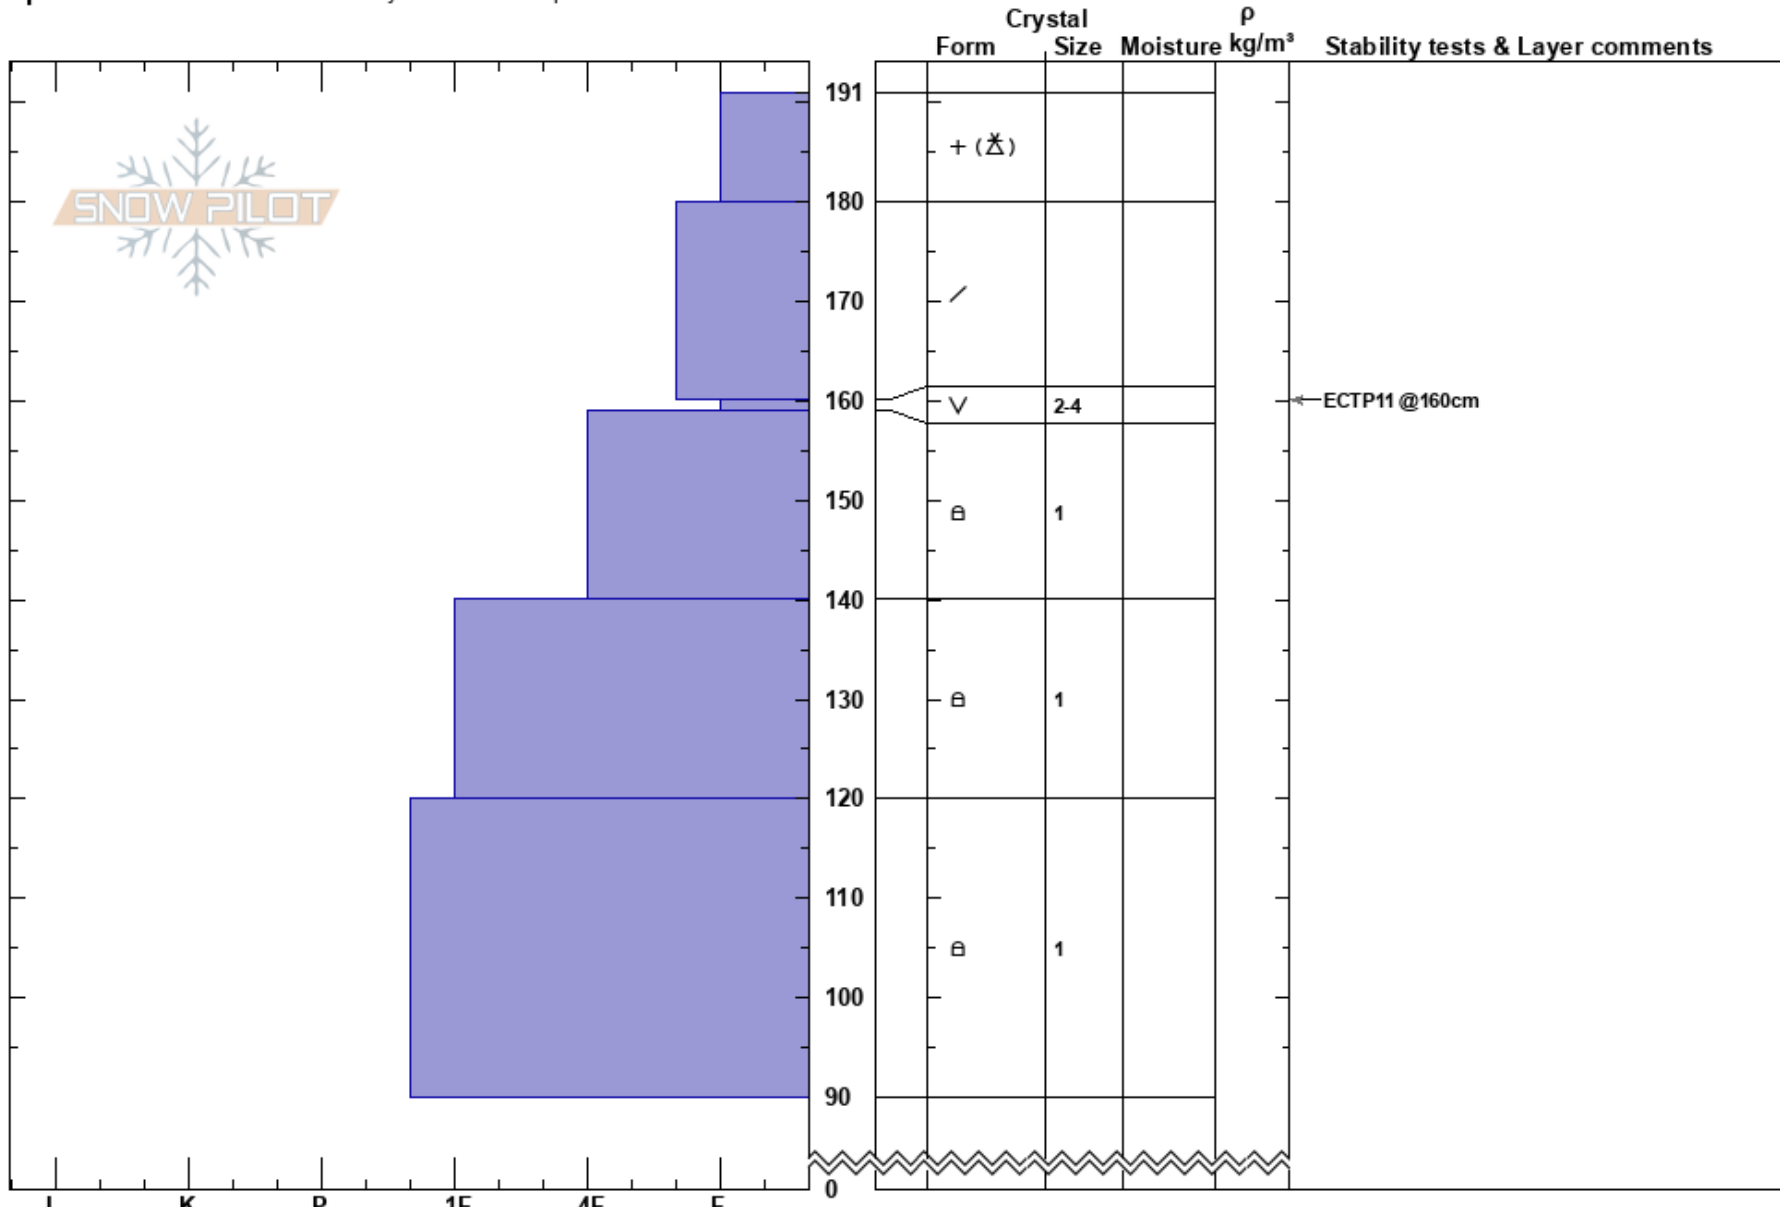

Almost Died
 Cooke City
 MT
 Elevation: 9500 ft
 Aspect: 85°
 Specifics: Recent avalanche activity on different slopes

Ian Hoyer
 01/10/2023 - 2:00pm
 Co-ord: 45.04998N, -109.93106W
 Slope Angle: 30°
 Wind Loading: no

Stability: Fair
 Air Temperature: HS:191
 Sky Cover: SCT
 Precipitation: NO
 Wind: Calm
 PF:45 160-159cm:Problematic layer

Notes: