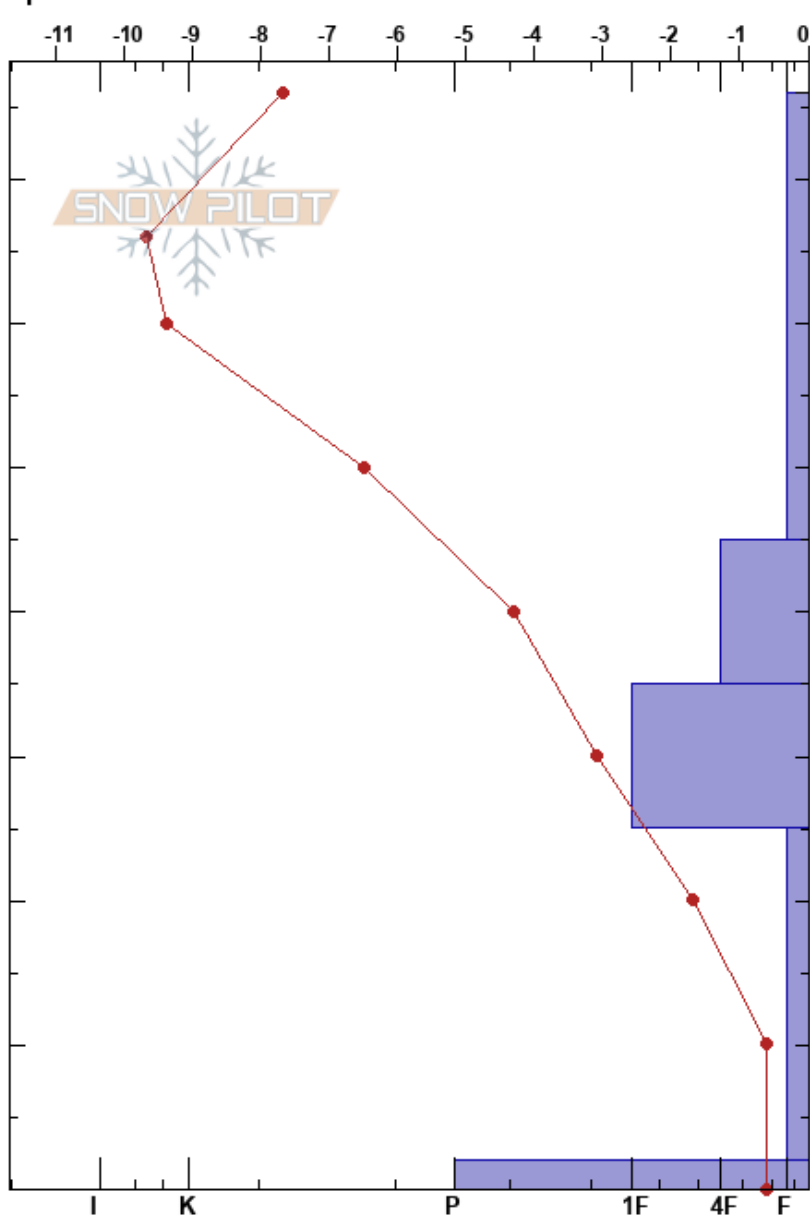

BFWx
 Cameron Pass
 CO
 Elevation: 9659 ft
 Aspect: SW
 Specifics:

Payton Schiff
 12/20/2022 - 11:52pm
 Co-ord: 13S 426582W 4490696N
 Slope Angle: 0°
 Wind Loading:

Stability:
 Air Temperature:
 Sky Cover:
 Precipitation:
 Wind:

HS:76

Layer Notes:

Form	Crystal		Moisture	ρ kg/m ³	Stability tests & Layer comments
	Size				
				199	
				219	
•	0.5-1		D	247	
				311	
•	0.5-1		D	269	
•	0.5-1		D	243	
□	1-2		D	285	
•	1-2		D		

Notes: