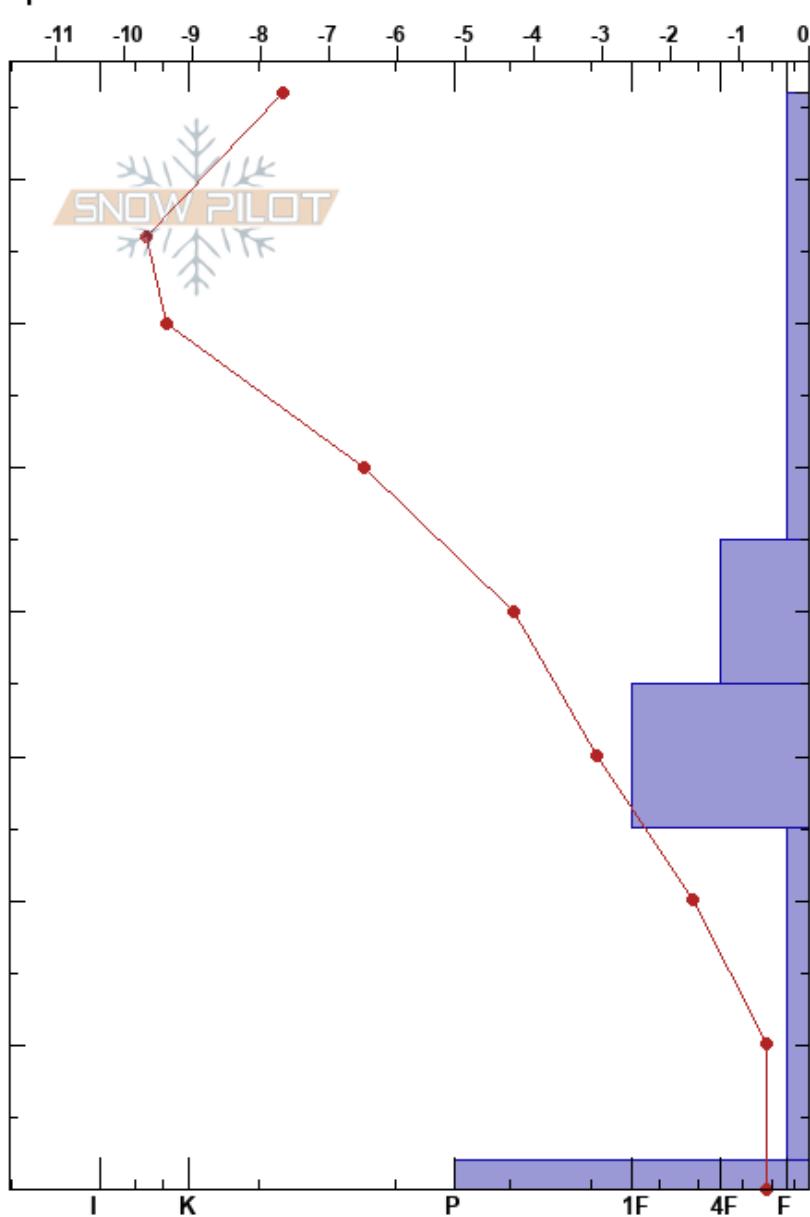

BFWx  
 Cameron Pass  
 CO  
 Elevation: 9659 ft  
 Aspect: SW  
 Specifics:

Payton Schiff  
 12/20/2022 - 11:52pm  
 Co-ord: 13S 426582W 4490696N  
 Slope Angle: 0°  
 Wind Loading:

Stability:  
 Air Temperature:  
 Sky Cover:  
 Precipitation:  
 Wind:

HS:76

Layer Notes:

Form	Crystal		Moisture	$\rho$ kg/m <sup>3</sup>	Stability tests & Layer comments
	Size				
				199	
				219	
•	0.5-1		D	247	
				311	
•	0.5-1		D	269	
•	0.5-1		D	243	
				285	
□	1-2		D		
•	1-2		D		