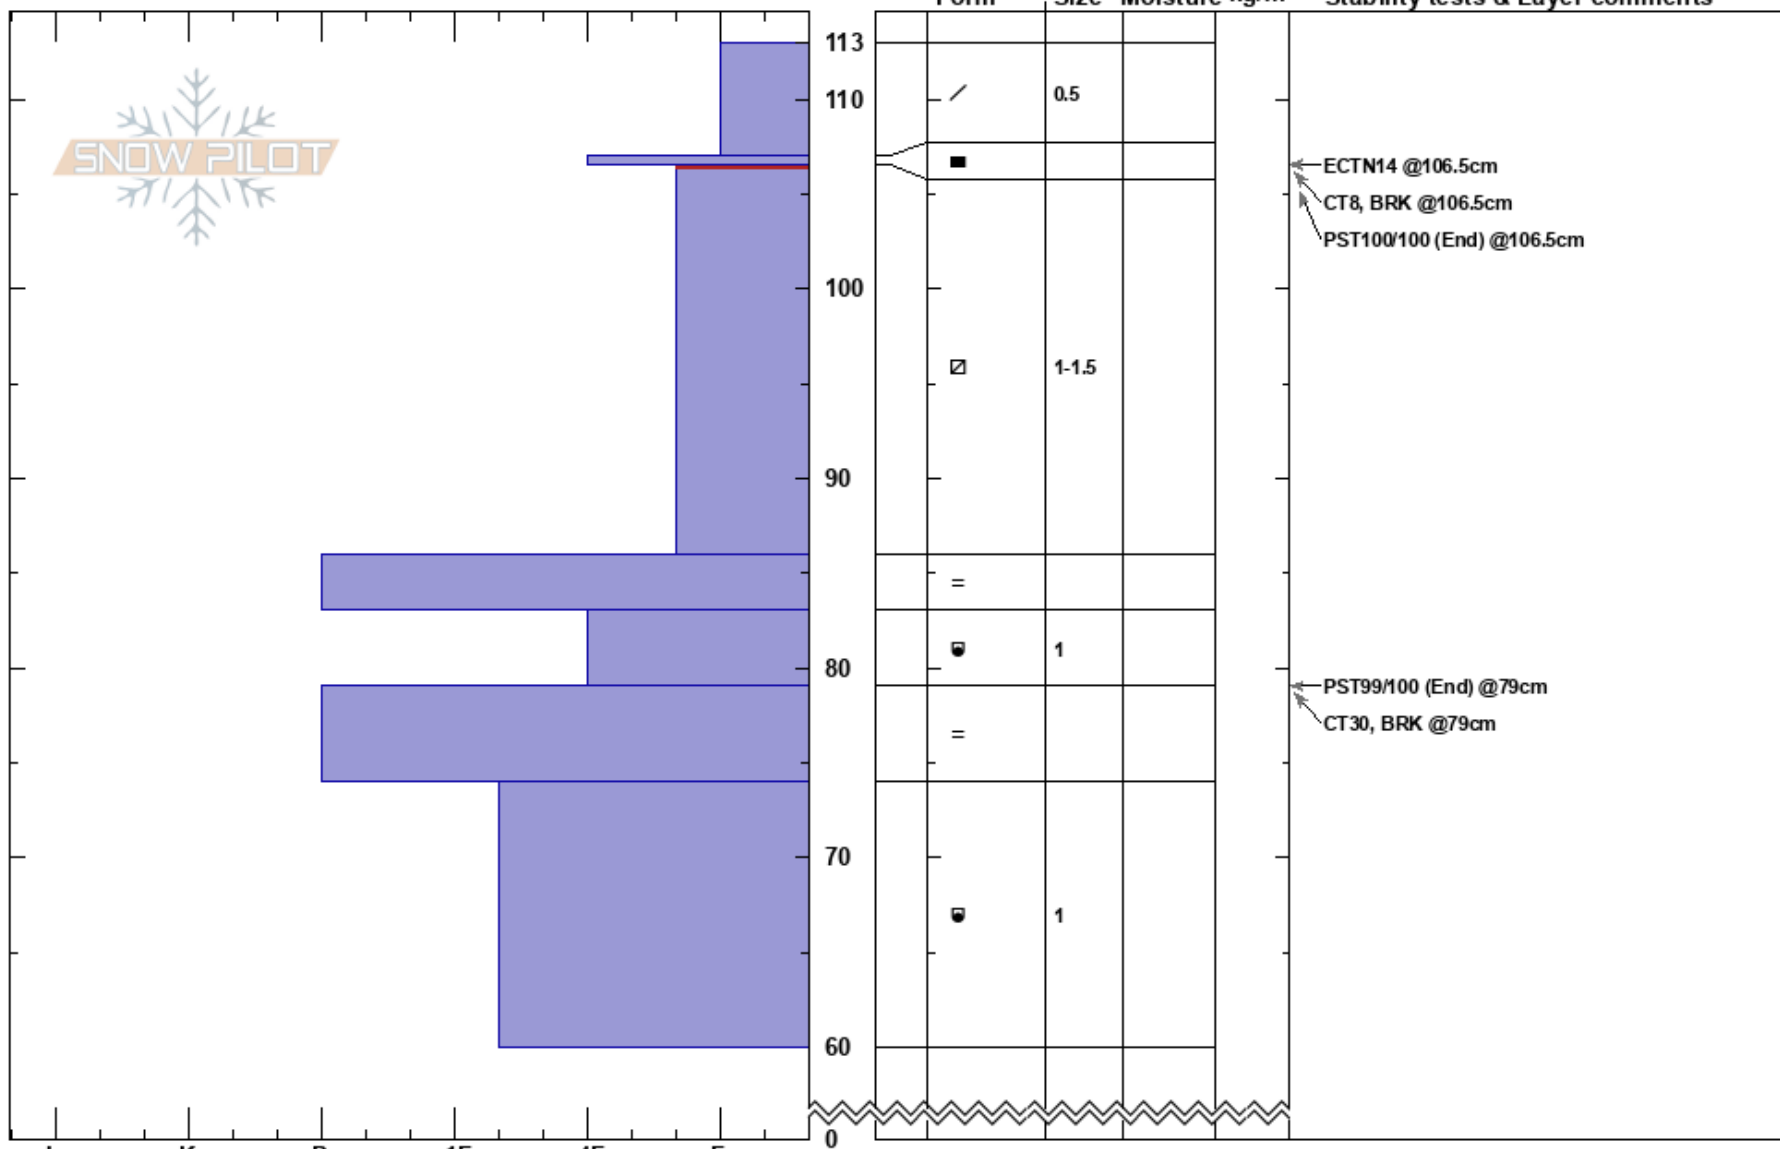

Tamarack Pk E Ridge
 Carson Range
 NV
 Elevation: 9060 ft
 Aspect: 3°
 Specifics: We skied slope

Brandon Schwartz
 12/28/2017 - 10:00am
 Co-ord: 39.31267N, -119.90627W
 Slope Angle: 18°
 Wind Loading: previous

Stability: Good HS:113
 Air Temperature: 4.5°C PS: 10 106.5-86cm: Problematic layer
 Sky Cover: FEW
 Precipitation: NO
 Wind: Calm

Notes: Pit dug in near treeline terrain.