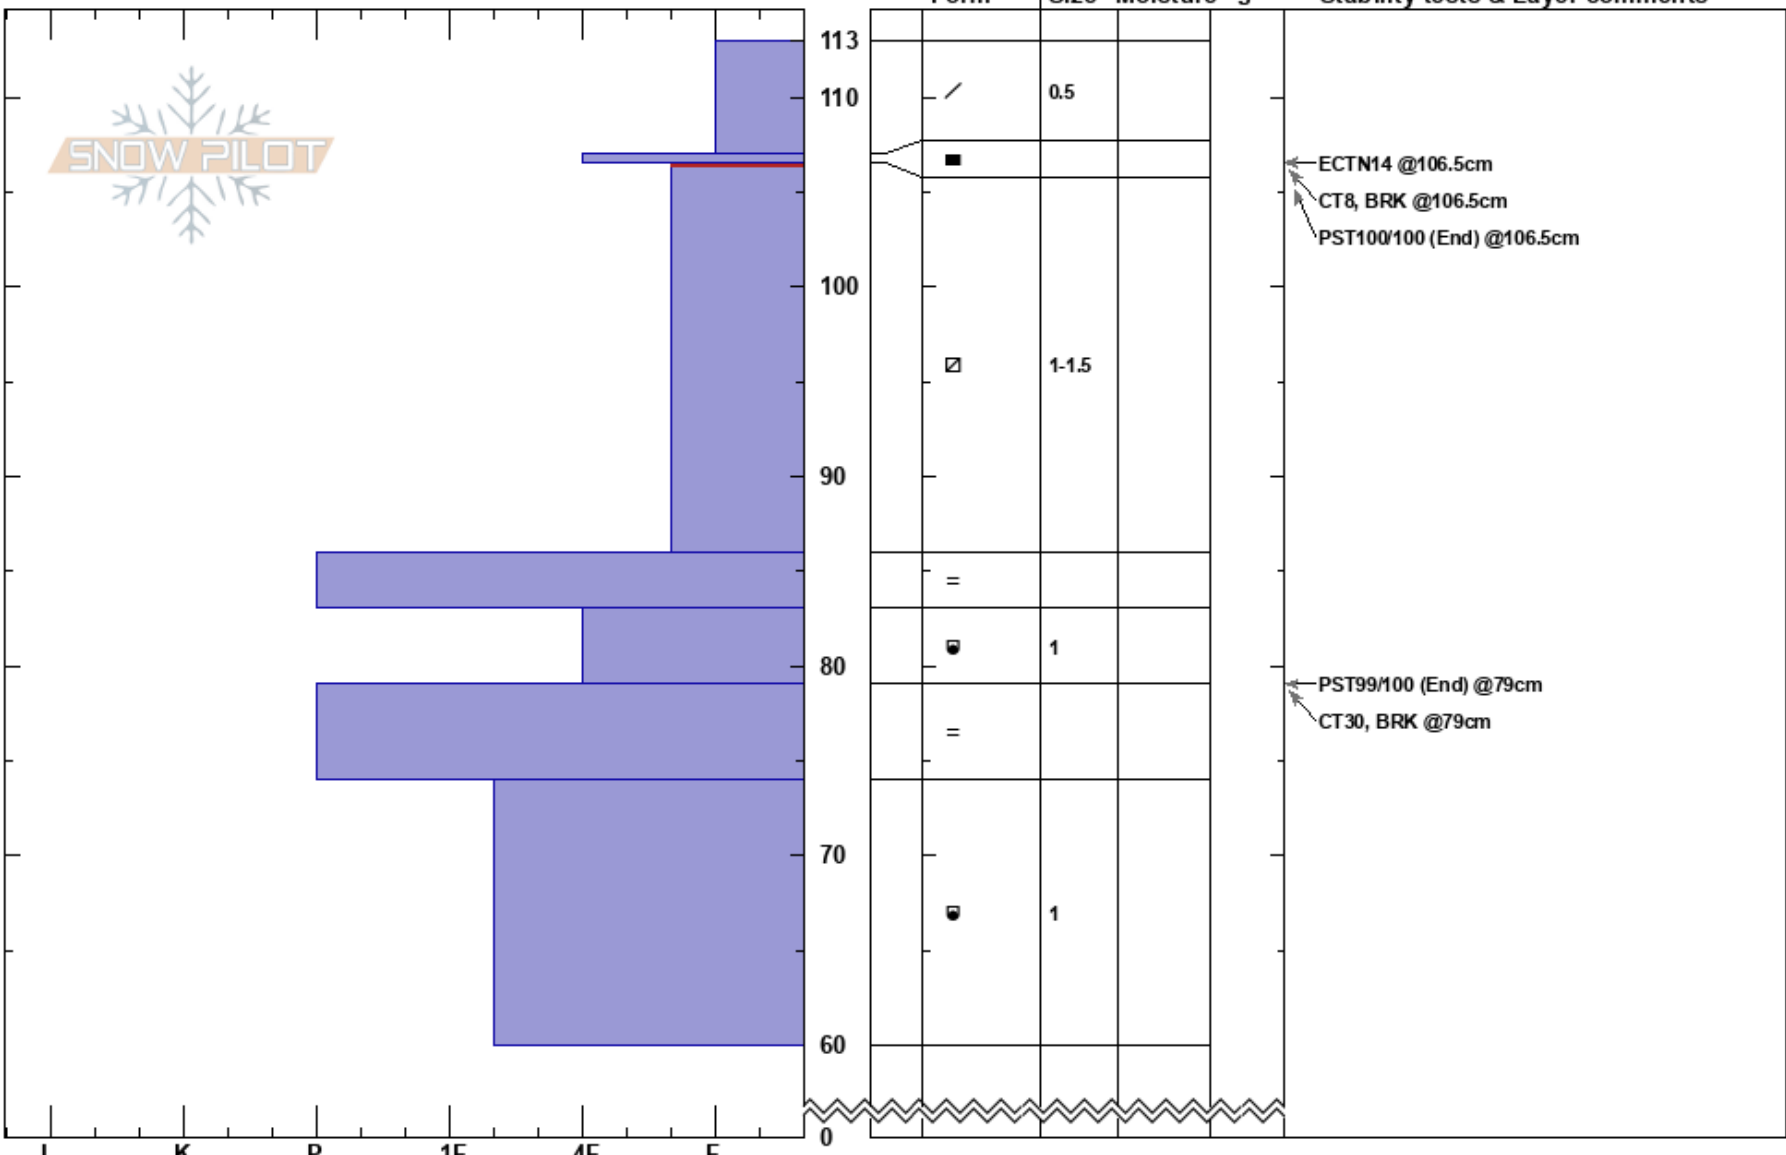

Tamarack Pk E Ridge
 Carson Range
 NV
 Elevation: 9060 ft
 Aspect: 3°
 Specifics: We skied slope

Brandon Schwartz
 12/28/2017 - 10:00am
 Co-ord: 39.31267N, -119.90627W
 Slope Angle: 18°
 Wind Loading: previous

Stability: Good HS:113
 Air Temperature: 4.5°C PS: 10 106.5-86cm: Problematic layer
 Sky Cover: FEW
 Precipitation: NO
 Wind: Calm

Layer Notes:

Notes: Pit dug in near treeline terrain.