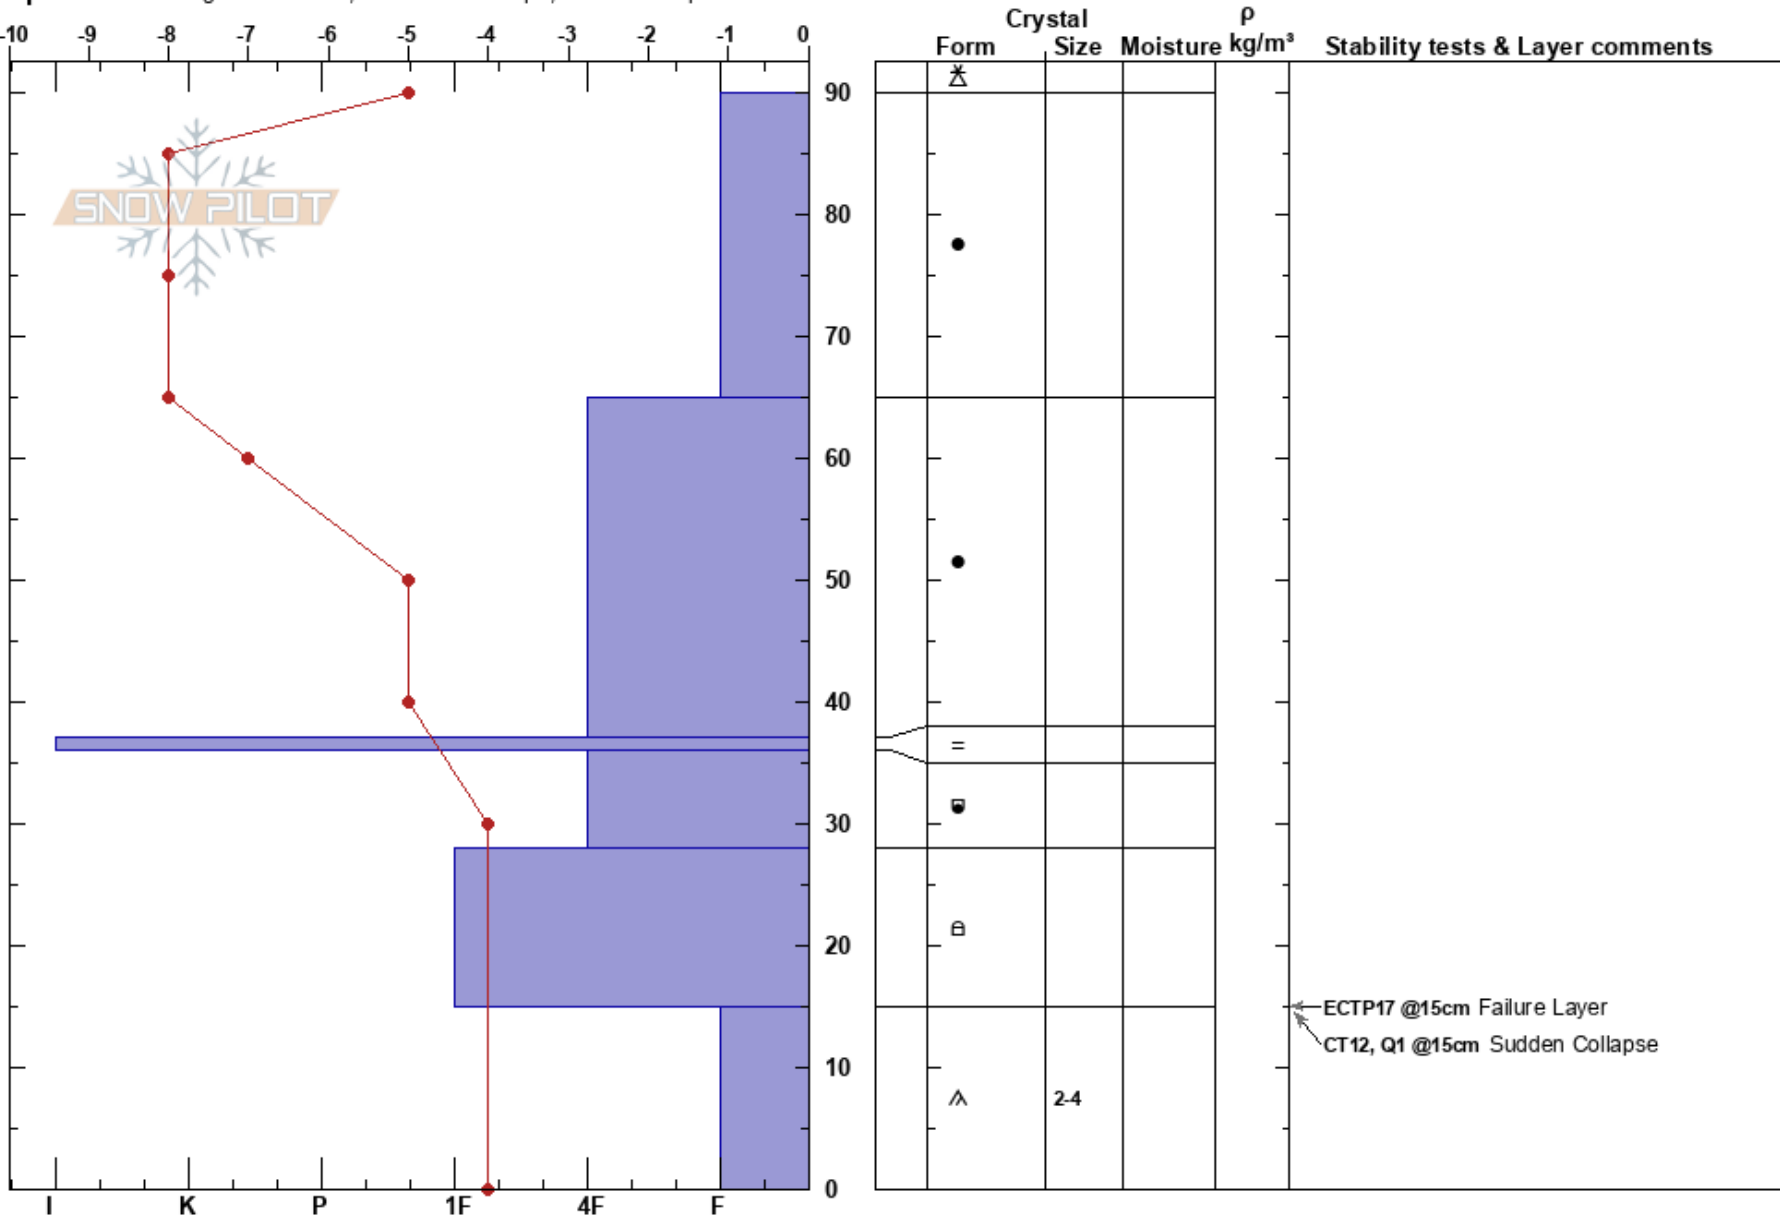

North of Heli Pad  
 Kachina Peaks  
 AZ  
 Elevation: 11693 ft  
 Aspect:

Blair Foust  
 01/09/2023 - 11:30am  
 Co-ord: 35.32628N, -111.68386W  
 Slope Angle: 28°  
 Wind Loading: yes

Stability: **HS:90**  
 Air Temperature: -3°C  
 Sky Cover: BKN  
 Precipitation: NO  
 Wind: S Strong  
 Layer Notes:  
 15-0cm: Problematic layer

Specifics: Pit dug in a Ski Area; Ski tracks on slope; We skied slope

Notes: