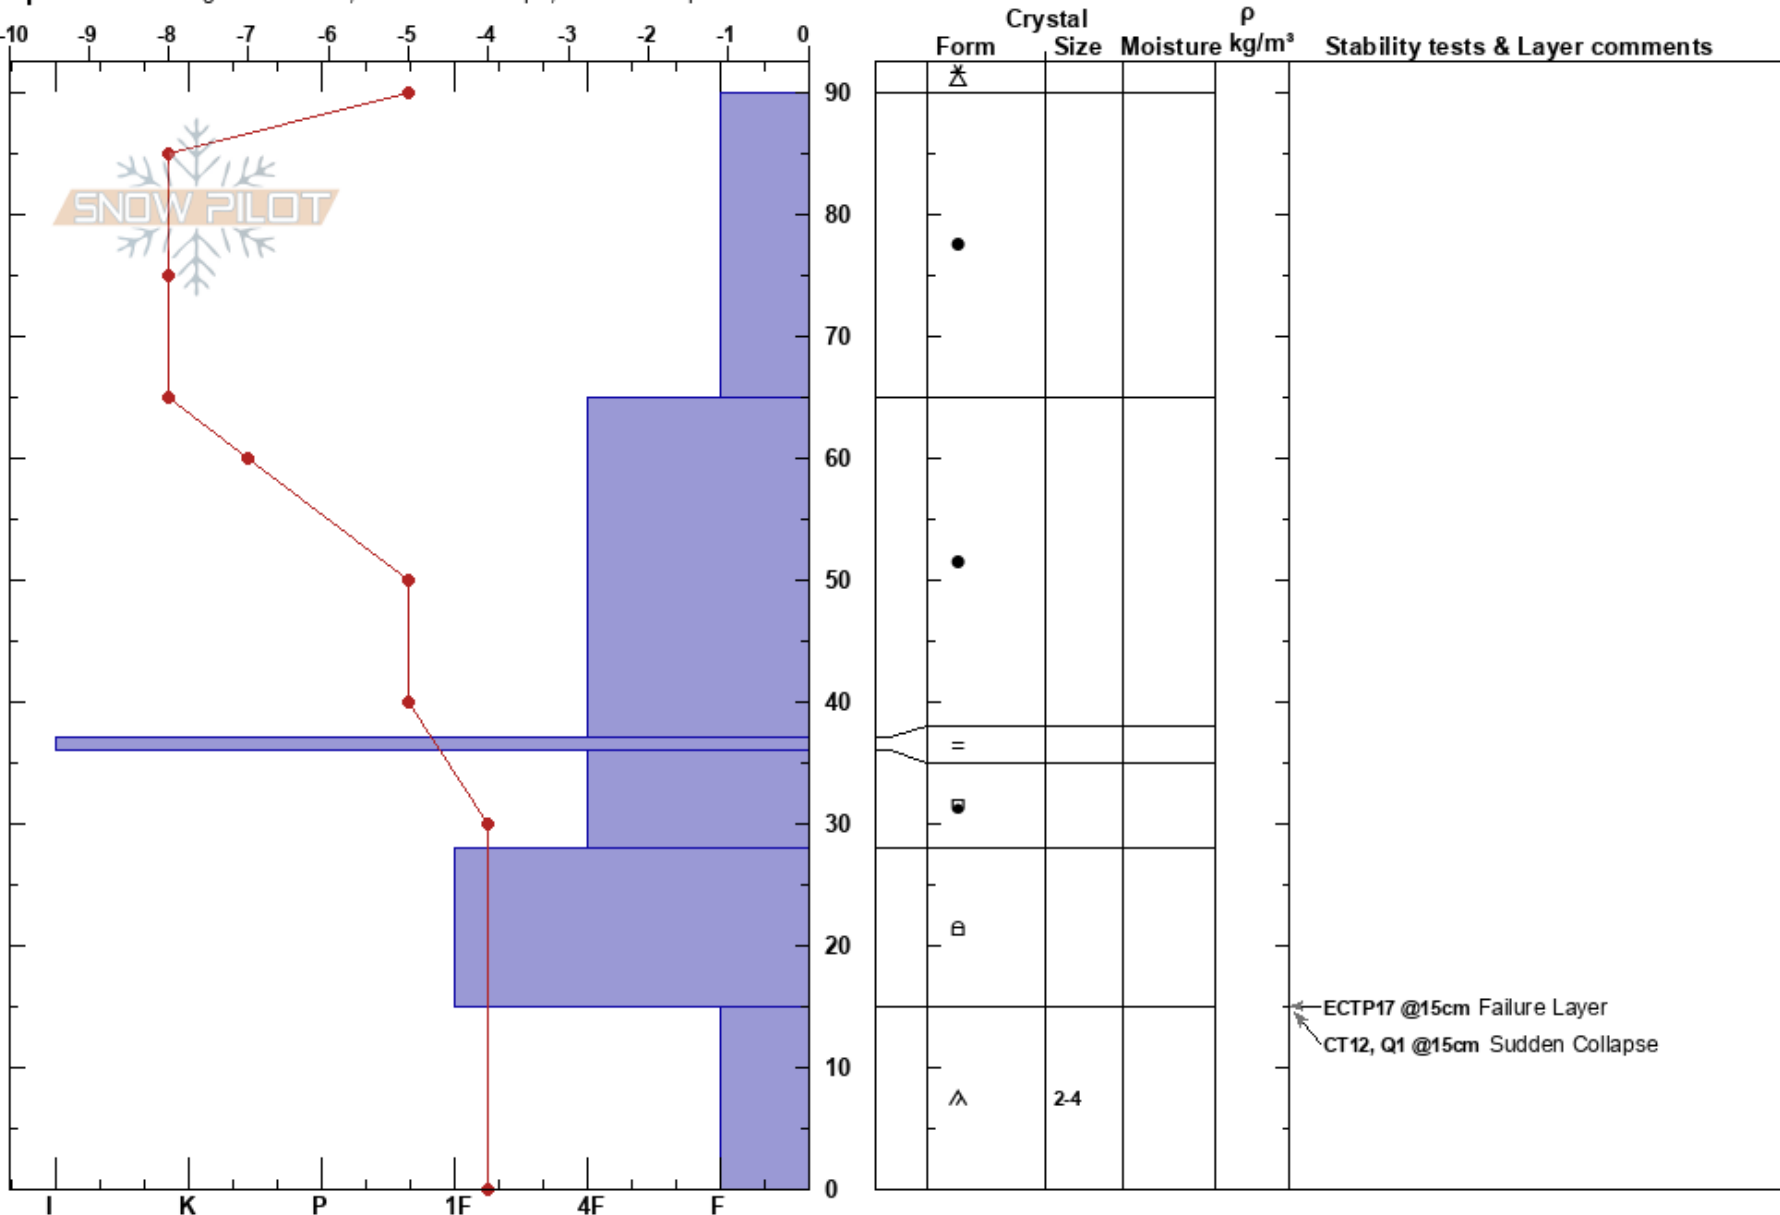

North of Heli Pad
 Kachina Peaks
 AZ
 Elevation: 11693 ft
 Aspect:

Blair Foust
 01/09/2023 - 11:30am
 Co-ord: 35.32628N, -111.68386W
 Slope Angle: 28°
 Wind Loading: yes

Stability: HS:90
 Air Temperature: -3°C
 Sky Cover: BKN
 Precipitation: NO
 Wind: S Strong
 Layer Notes:
 15-0cm: Problematic layer

Specifics: Pit dug in a Ski Area; Ski tracks on slope; We skied slope

Notes: