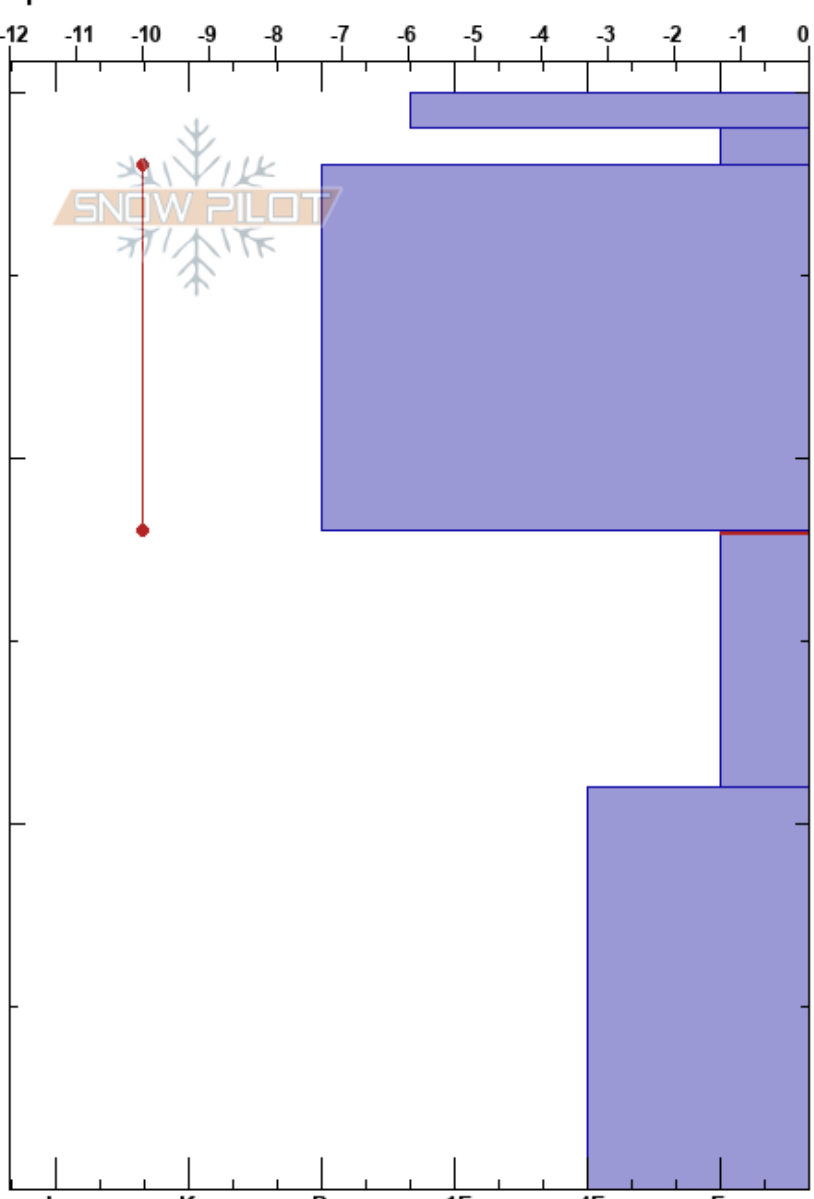

Lake Fork
Sangre de Cristo Range
NM

Aaron Rice
12/27/2017 - 12:30pm
Co-ord: 36.54816N, -105.44344W
Slope Angle: 37°
Wind Loading: previous

Stability:
Air Temperature:
Sky Cover: CLR
Precipitation: NO
Wind: Calm

HS:30
Layer Notes:
18-11cm: Problematic layer

Elevation: 12400 ft
Aspect: 65°
Specifics:

Form	Crystal		Moisture	ρ kg/m ³	Stability tests & Layer comments
	Size				
•					
/	1-2				
•	0.5-1				
A	2-3				← CTV, SP @18cm
^	3				

Notes: CTV, SP of surface wind slab with failure of hard slab @ 18cm