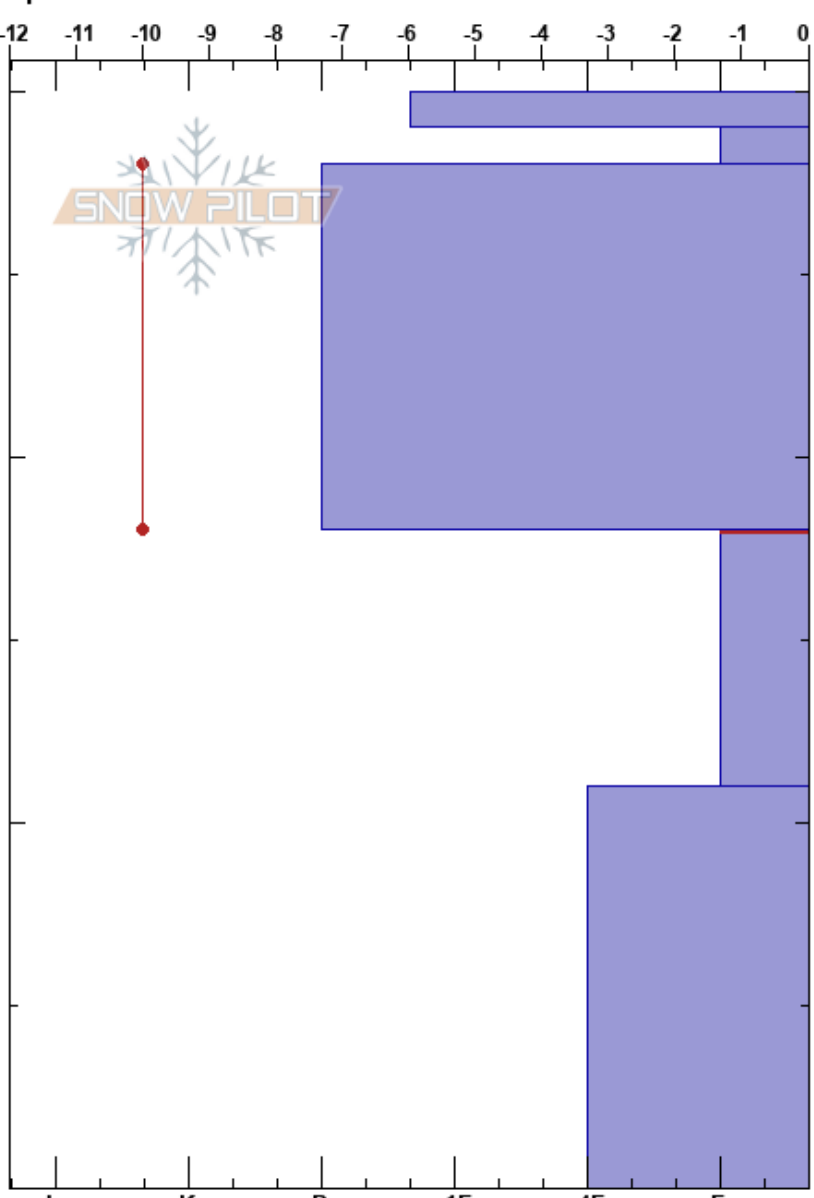

Lake Fork  
Sangre de Cristo Range  
NM

Aaron Rice  
12/27/2017 - 12:30pm  
Co-ord: 36.54816N, -105.44344W  
Slope Angle: 37°  
Wind Loading: previous

Stability:  
Air Temperature:  
Sky Cover: CLR  
Precipitation: NO  
Wind: Calm

HS:30  
Layer Notes:  
18-11cm: Problematic layer

Elevation: 12400 ft  
Aspect: 65°  
Specifics:

Form	Crystal		Moisture	$\rho$ kg/m <sup>3</sup>	Stability tests & Layer comments
	Size				
•					
/	1-2				
•	0.5-1				
A	2-3				← CTV, SP @18cm
^	3				

Notes: CTV, SP of surface wind slab with failure of hard slab @ 18cm