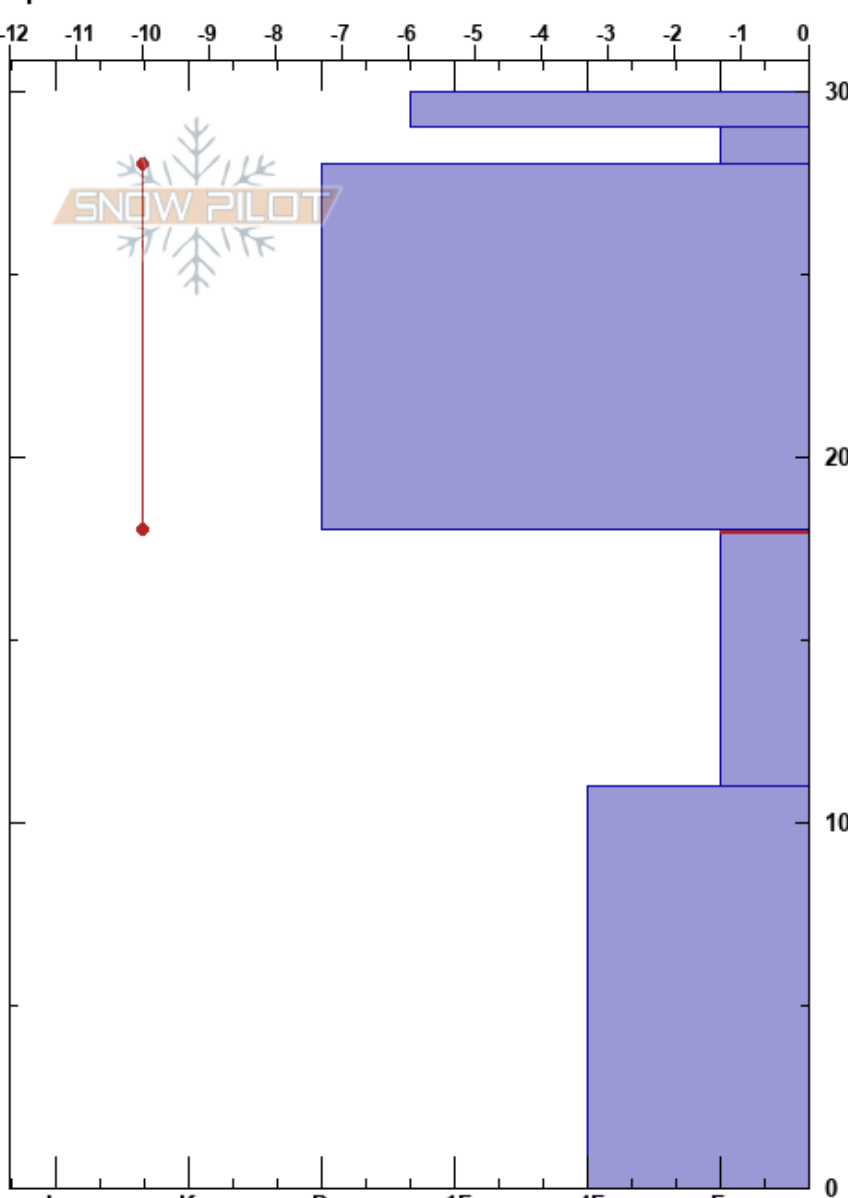

Lake Fork  
Sangre de Cristo Range  
NM

Aaron Rice  
12/27/2017 - 12:30pm  
Co-ord: 36.54816N, -105.44344W  
Slope Angle: 37°  
Wind Loading: previous

Stability:  
Air Temperature:  
Sky Cover: CLR  
Precipitation: NO  
Wind: Calm

HS:30  
Layer Notes:  
18-11cm: Problematic layer

Elevation: 12400 ft  
Aspect: 65°  
Specifics:

Form	Crystal		Moisture	$\rho$ kg/m <sup>3</sup>	Stability tests & Layer comments
	Size				
•					
/	1-2				
•	0.5-1				
A	2-3				← CTV, SP @18cm
^	3				

Notes: CTV, SP of surface wind slab with failure of hard slab @ 18cm