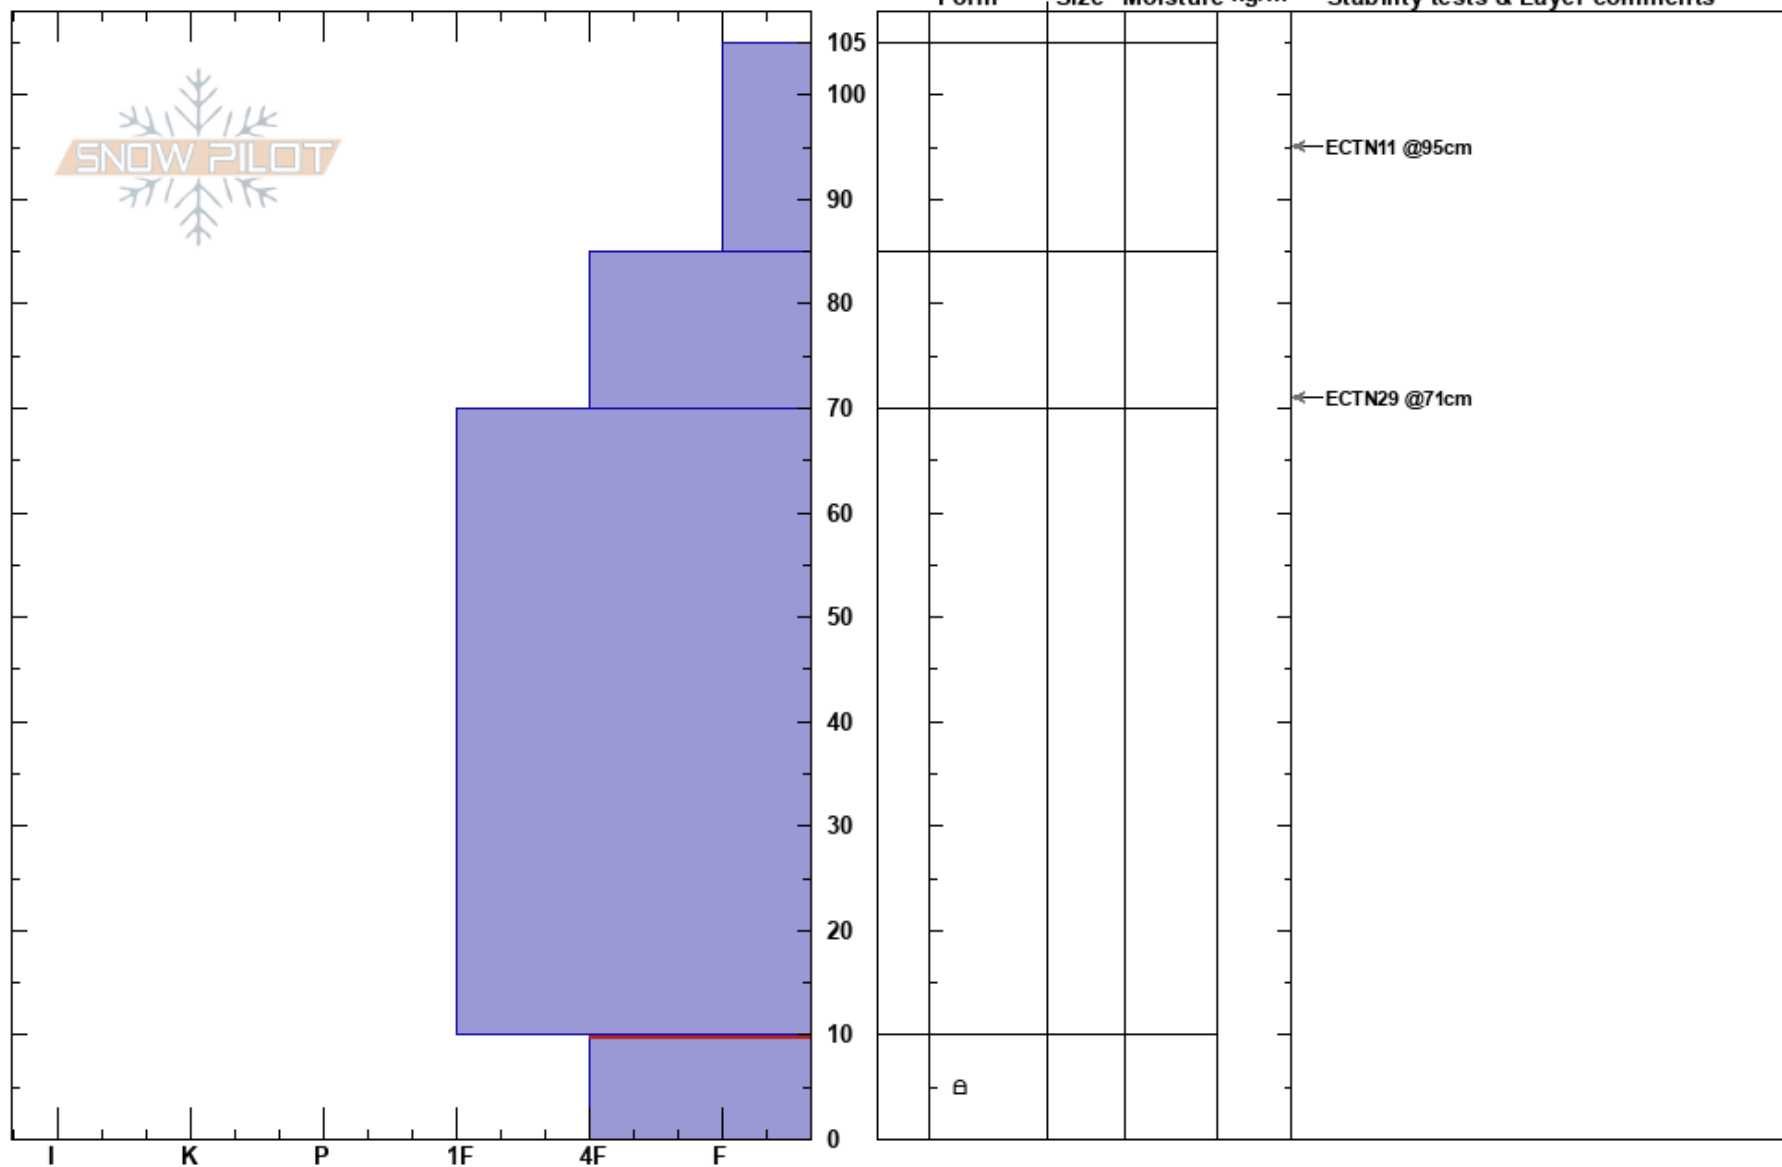

Alison Clay
 Kachina Peaks
 AZ
Elevation: 10861 ft
Aspect: 315°
Specifics: Poor pit location

Bray Moll
 01/07/2023 - 10:20am
Co-ord: 35.34386N, -111.69121W
Slope Angle: 29°
Wind Loading: no

Stability:
Air Temperature:
Sky Cover: CLR
Precipitation: NO
Wind: Calm

HS:105
Layer Notes:
 10-0cm: Problematic layer

Notes: