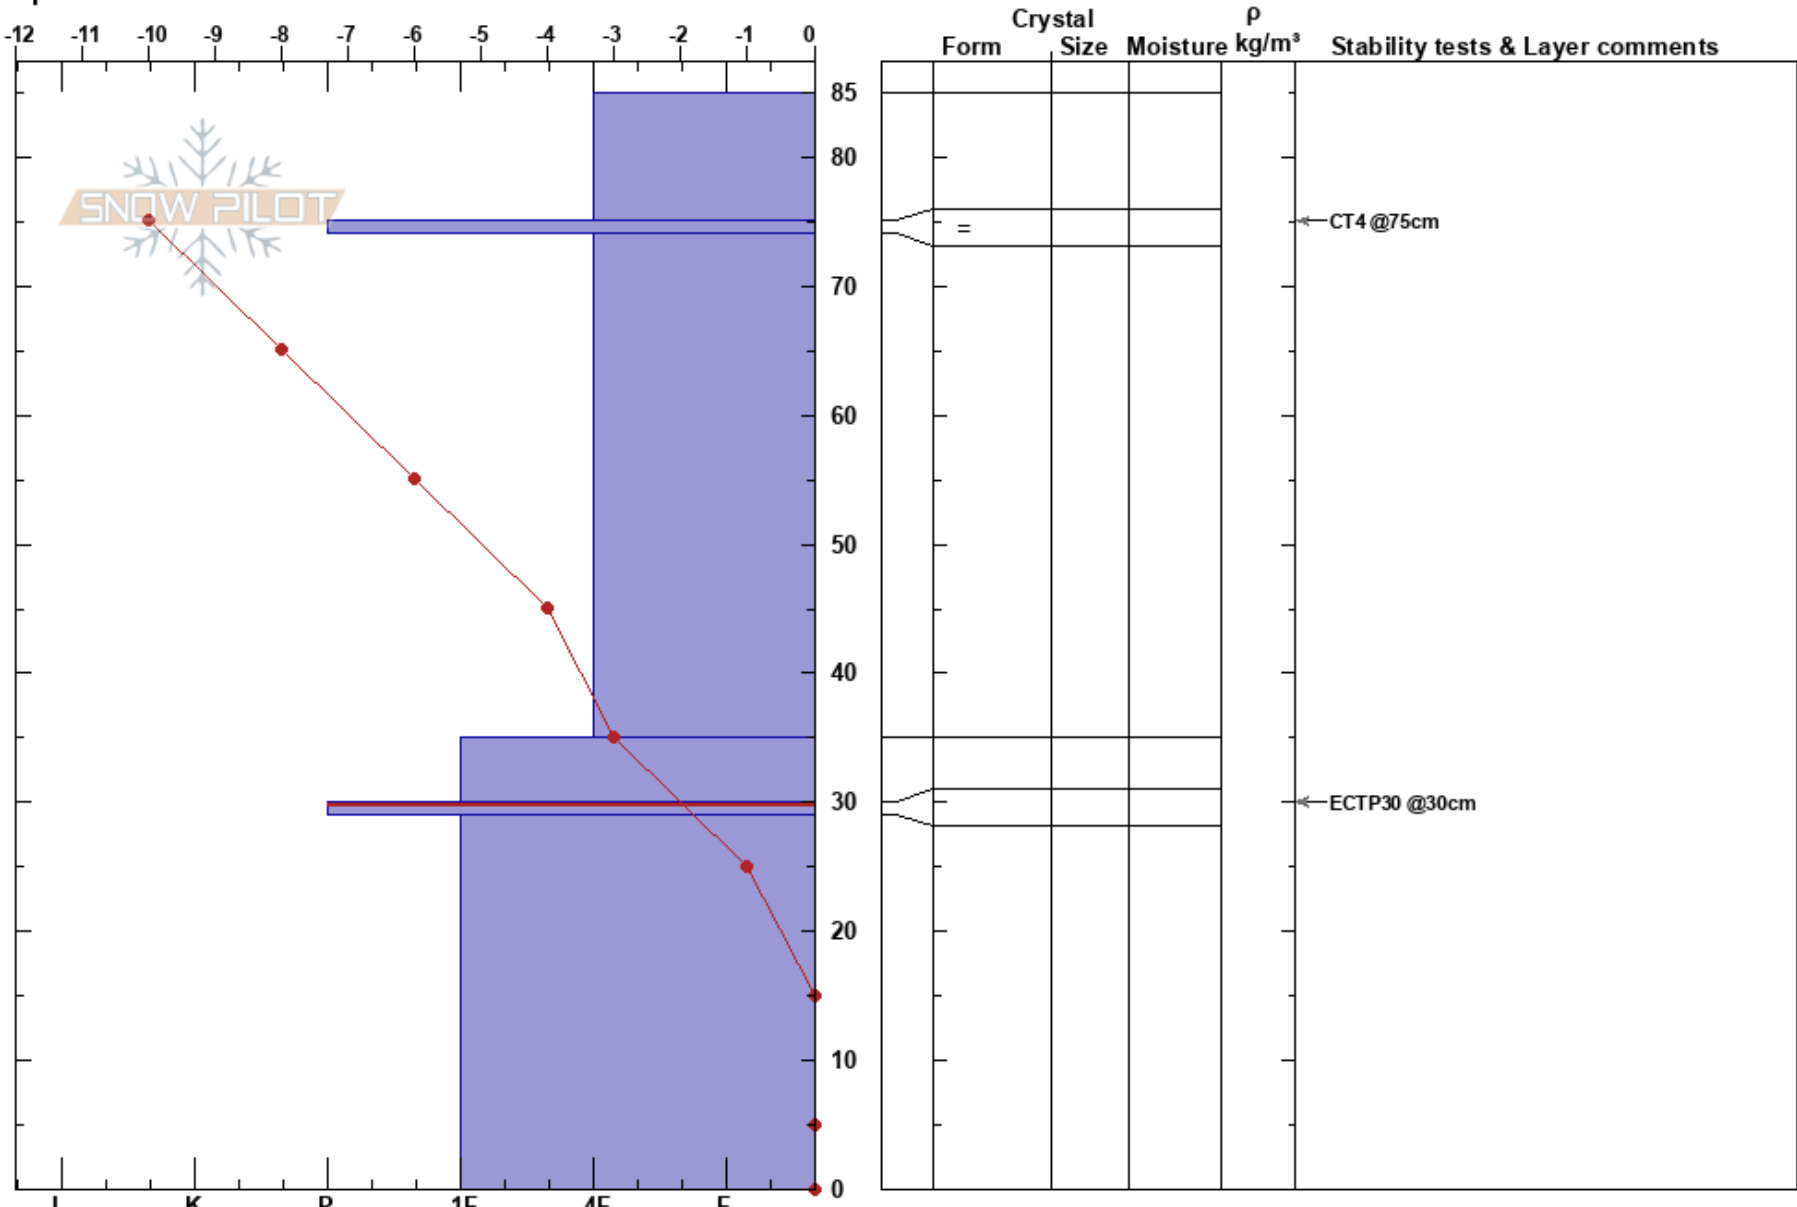

Philomena Spring
 Kachina Peaks
 AZ
Elevation: 11702 ft
Aspect: 340°
Specifics:

Bray Moll
 01/07/2023 - 11:40am
Co-ord: 35.34890N, -111.68447W
Slope Angle: 35°
Wind Loading: previous

Stability:
Air Temperature: 0°C
Sky Cover: CLR
Precipitation: NO
Wind: Calm

HS: 85
PF: 5
PS: 15
 30-29cm: Problematic layer

Notes: