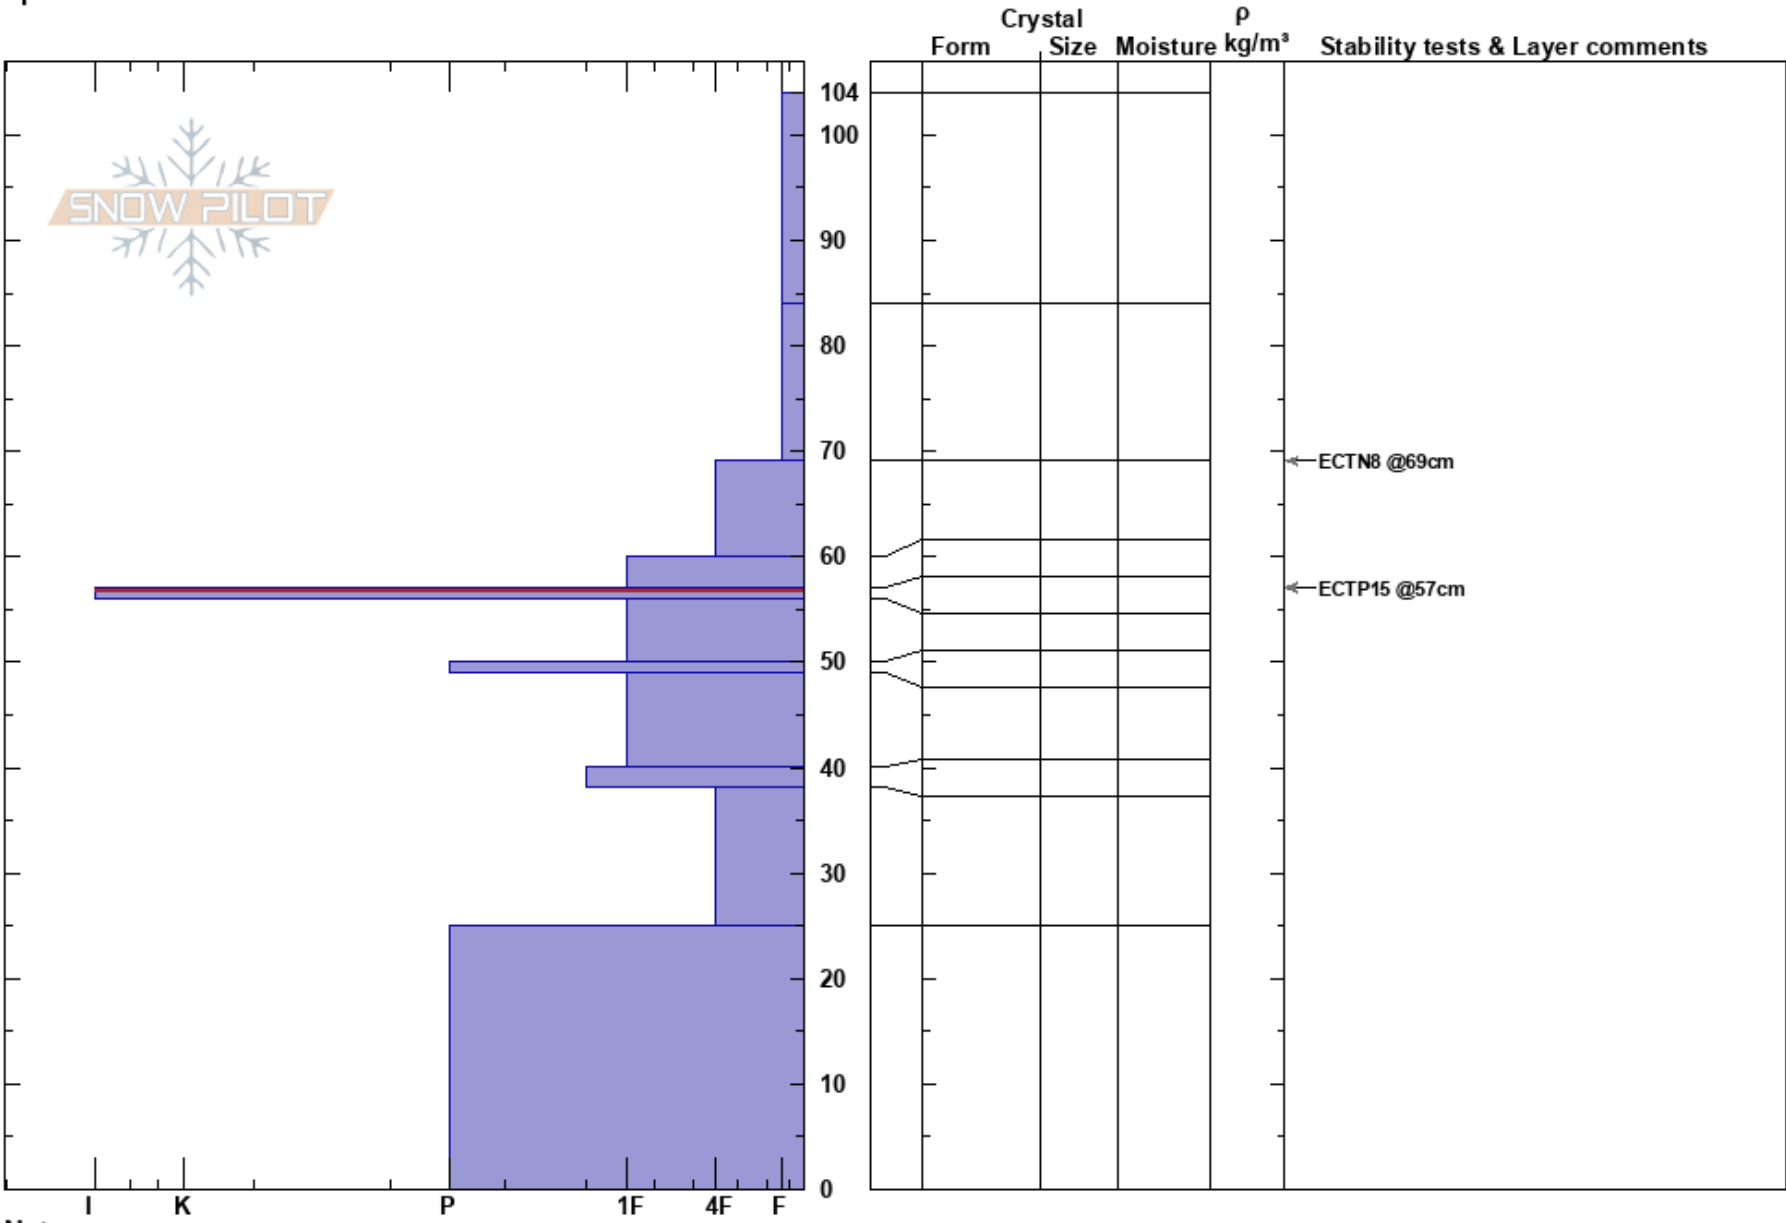

Yellowstone - Ballroom
 Absaroka
 WY
 Elevation: 2575 m
 Aspect: SW
 Specifics:

Matthew Chuvarsky
 12/27/2017 - 3:00pm
 Co-ord: 44.48045N, -110.15245W
 Slope Angle: 18°
 Wind Loading: no

Stability:
 Air Temperature: -7°C
 Sky Cover: OVC
 Precipitation: S-1
 Wind: Light Breeze

HS:104
 PS: 25 57-56cm: Problematic layer

Notes: