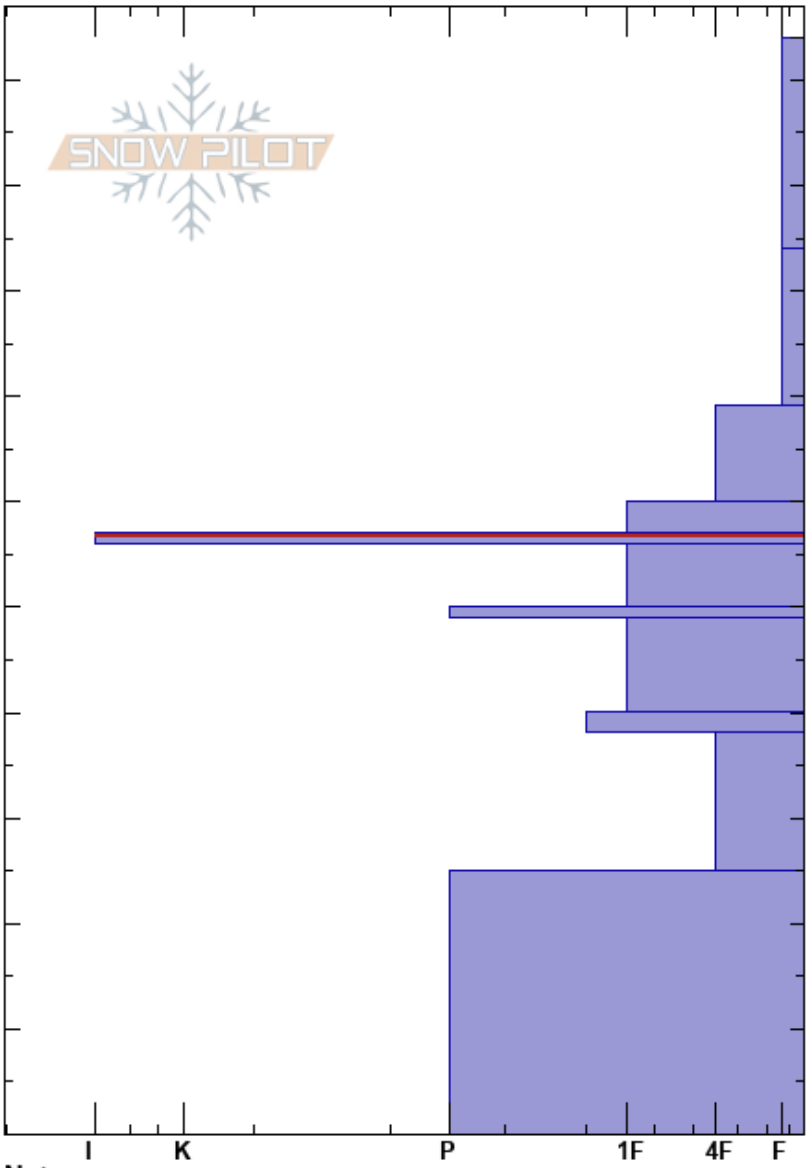

Yellowstone - Ballroom
 Absaroka
 WY
 Elevation: 2575 m
 Aspect: SW
 Specifics:

Matthew Chuvarsky
 12/27/2017 - 3:00pm
 Co-ord: 44.48045N, -110.15245W
 Slope Angle: 18°
 Wind Loading: no

Stability:
 Air Temperature: -7°C
 Sky Cover: OVC
 Precipitation: S-1
 Wind: Light Breeze

HS:104
 PS: 25 57-56cm: Problematic layer

Height (cm)	Crystal		Moisture	ρ kg/m ³	Stability tests & Layer comments
	Form	Size			
104					
100					
90					
80					
70					← ECTN8 @69cm
60					← ECTP15 @57cm
50					
40					
30					
20					
10					
0					