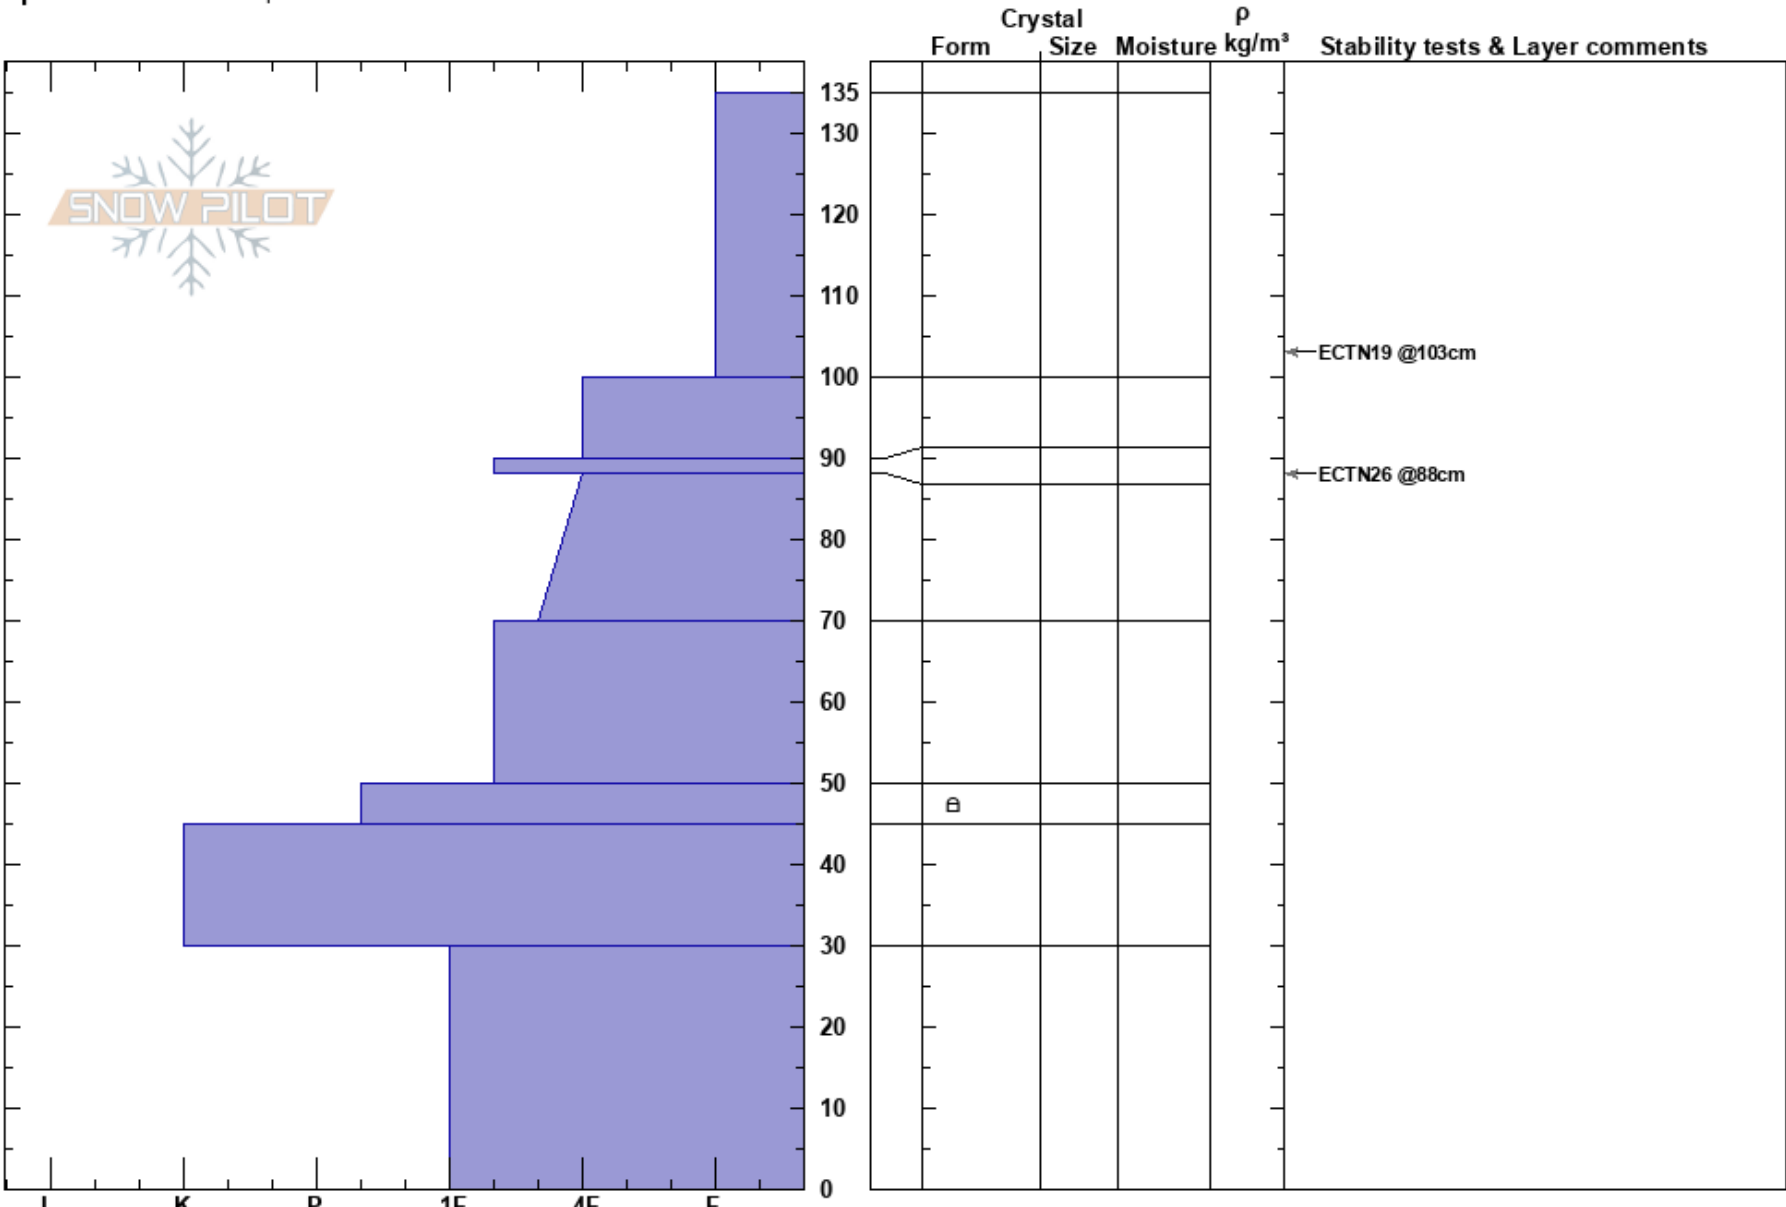

lower east Mt Republic
 Absaroka Range
 MT
Elevation: 8600 ft
Aspect: 75°
Specifics: We skied slope

Beau Fredlund
 12/27/2017 - 2:00pm
Co-ord: 44.99891N, -109.94081E
Slope Angle: 25°
Wind Loading:

Stability:
Air Temperature:
Sky Cover: OVC
Precipitation: S-1
Wind:

HS: 135
Layer Notes:
 90-88cm: Problematic layer

Notes: Snowpit location doesn't see a lot of direct sun this time of year, despite being in an open meadow, and east facing.