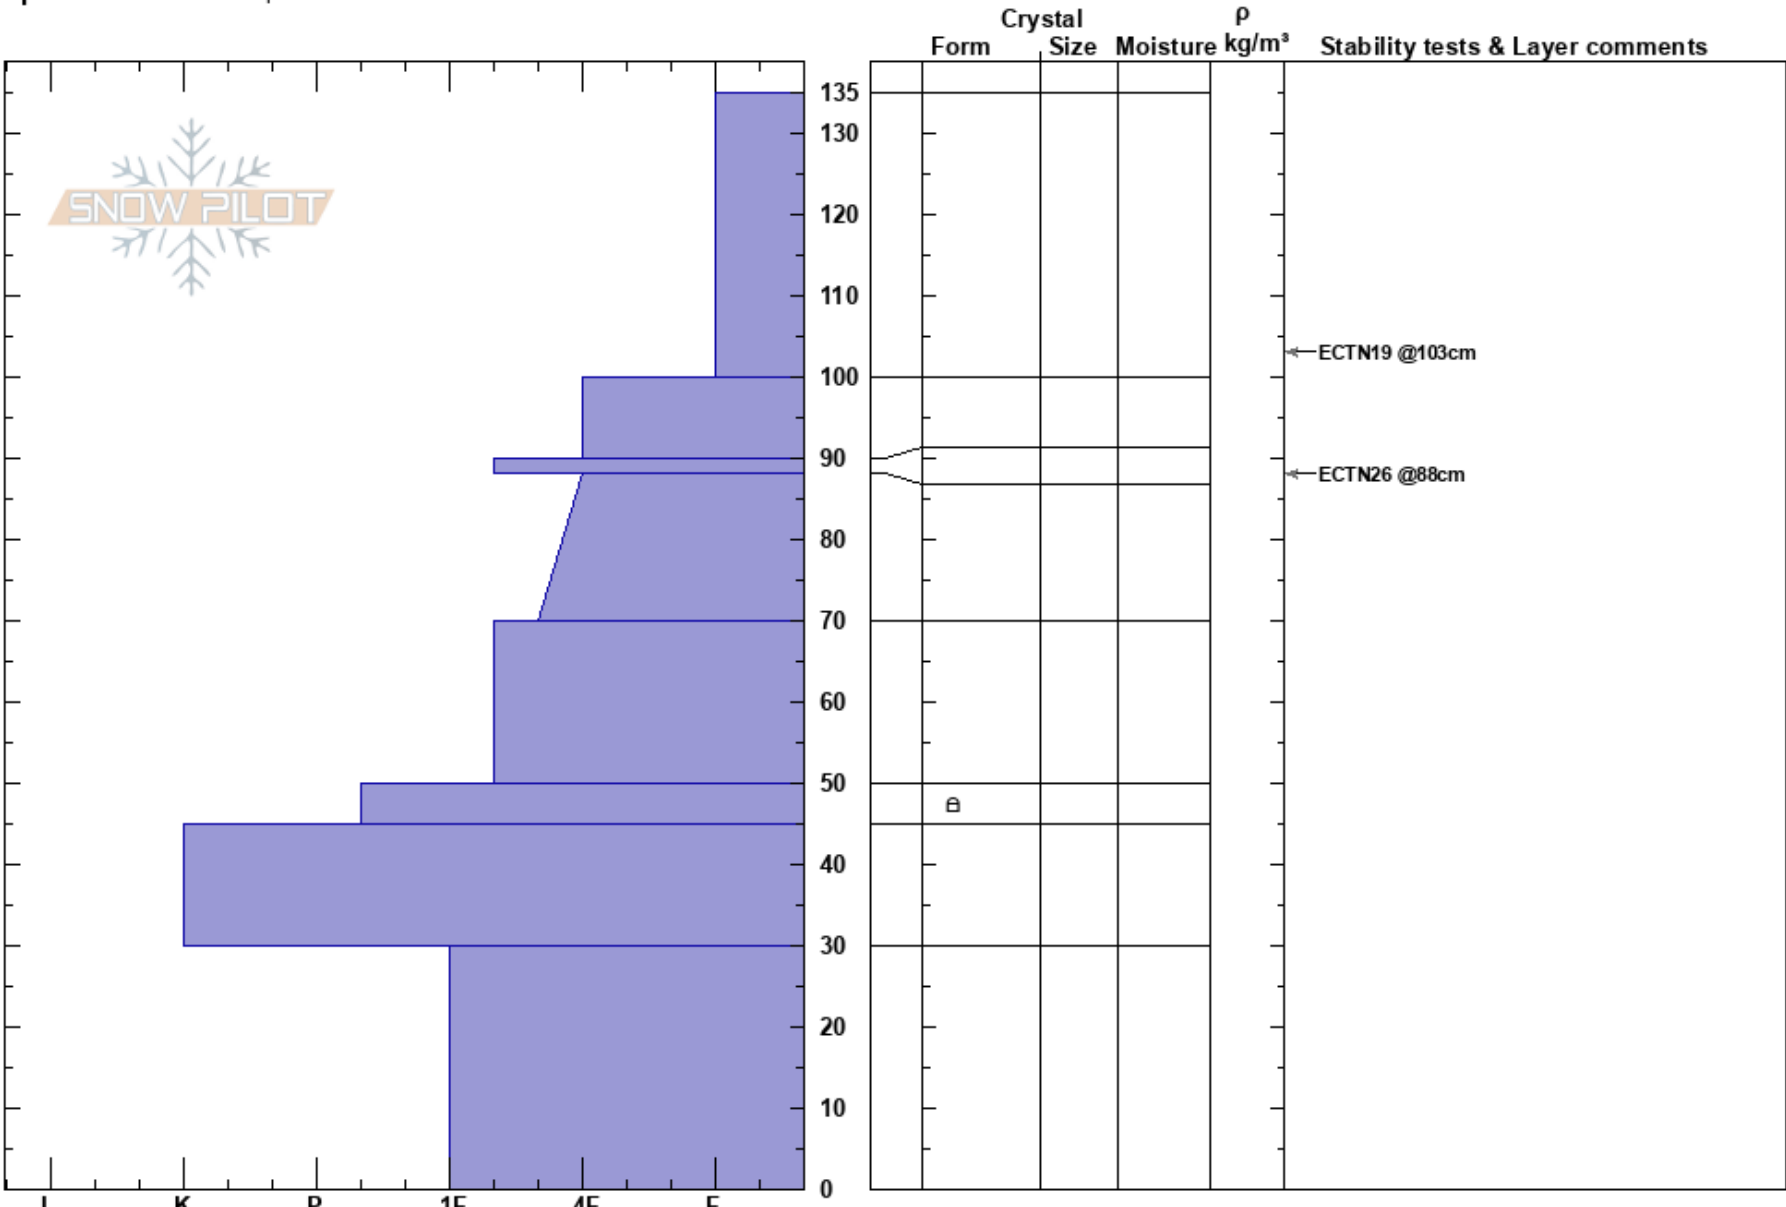

lower east Mt Republic
 Absaroka Range
 MT
 Elevation: 8600 ft
 Aspect: 75°
 Specifics: We skied slope

Beau Fredlund
 12/27/2017 - 2:00pm
 Co-ord: 44.99891N, -109.94081E
 Slope Angle: 25°
 Wind Loading:

Stability:
 Air Temperature:
 Sky Cover: OVC
 Precipitation: S-1
 Wind:

HS:135
 Layer Notes:
 90-88cm:Problematic layer

Notes: Snowpit location doesn't see a lot of direct sun this time of year, despite being in an open meadow, and east facing.