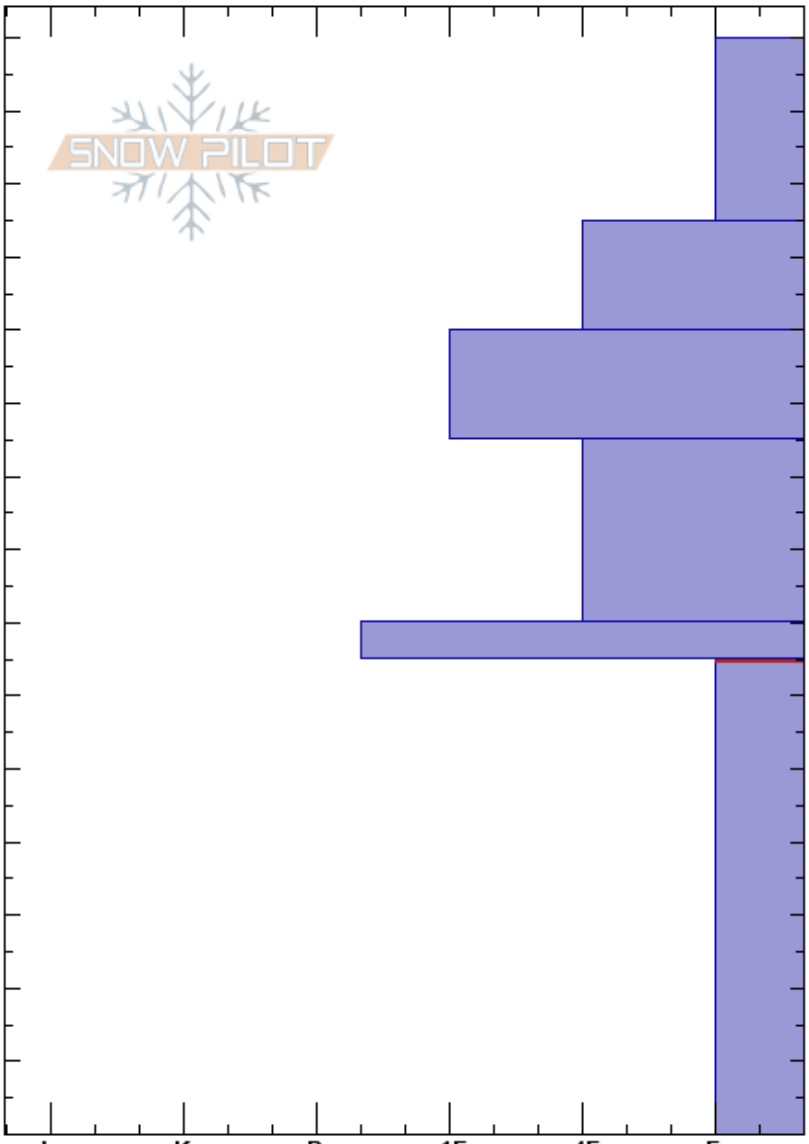

324 fremont  
 Kachina Peaks  
 AZ  
 Elevation: 11068 ft  
 Aspect: 324°  
 Specifics:

Paul Dawson  
 01/05/2023 - 12:30pm  
 Co-ord: 35.32643N, -111.66565W  
 Slope Angle: 25°  
 Wind Loading:

Stability:  
 Air Temperature:  
 Sky Cover: BKN  
 Precipitation: NO  
 Wind:

Layer Notes:  
 65-0cm: Problematic layer

Height (cm)	Crystal		Moisture	$\rho$ kg/m <sup>3</sup>	Stability tests & Layer comments
	Form	Size			
150					
140					
130					
125					← ECTN6 @125cm
120					
110					← ECTN24 @110cm
100					
90					
80					
70					
65					⊙⊙
60					
50					
40					
30					□
20					
10					
0					