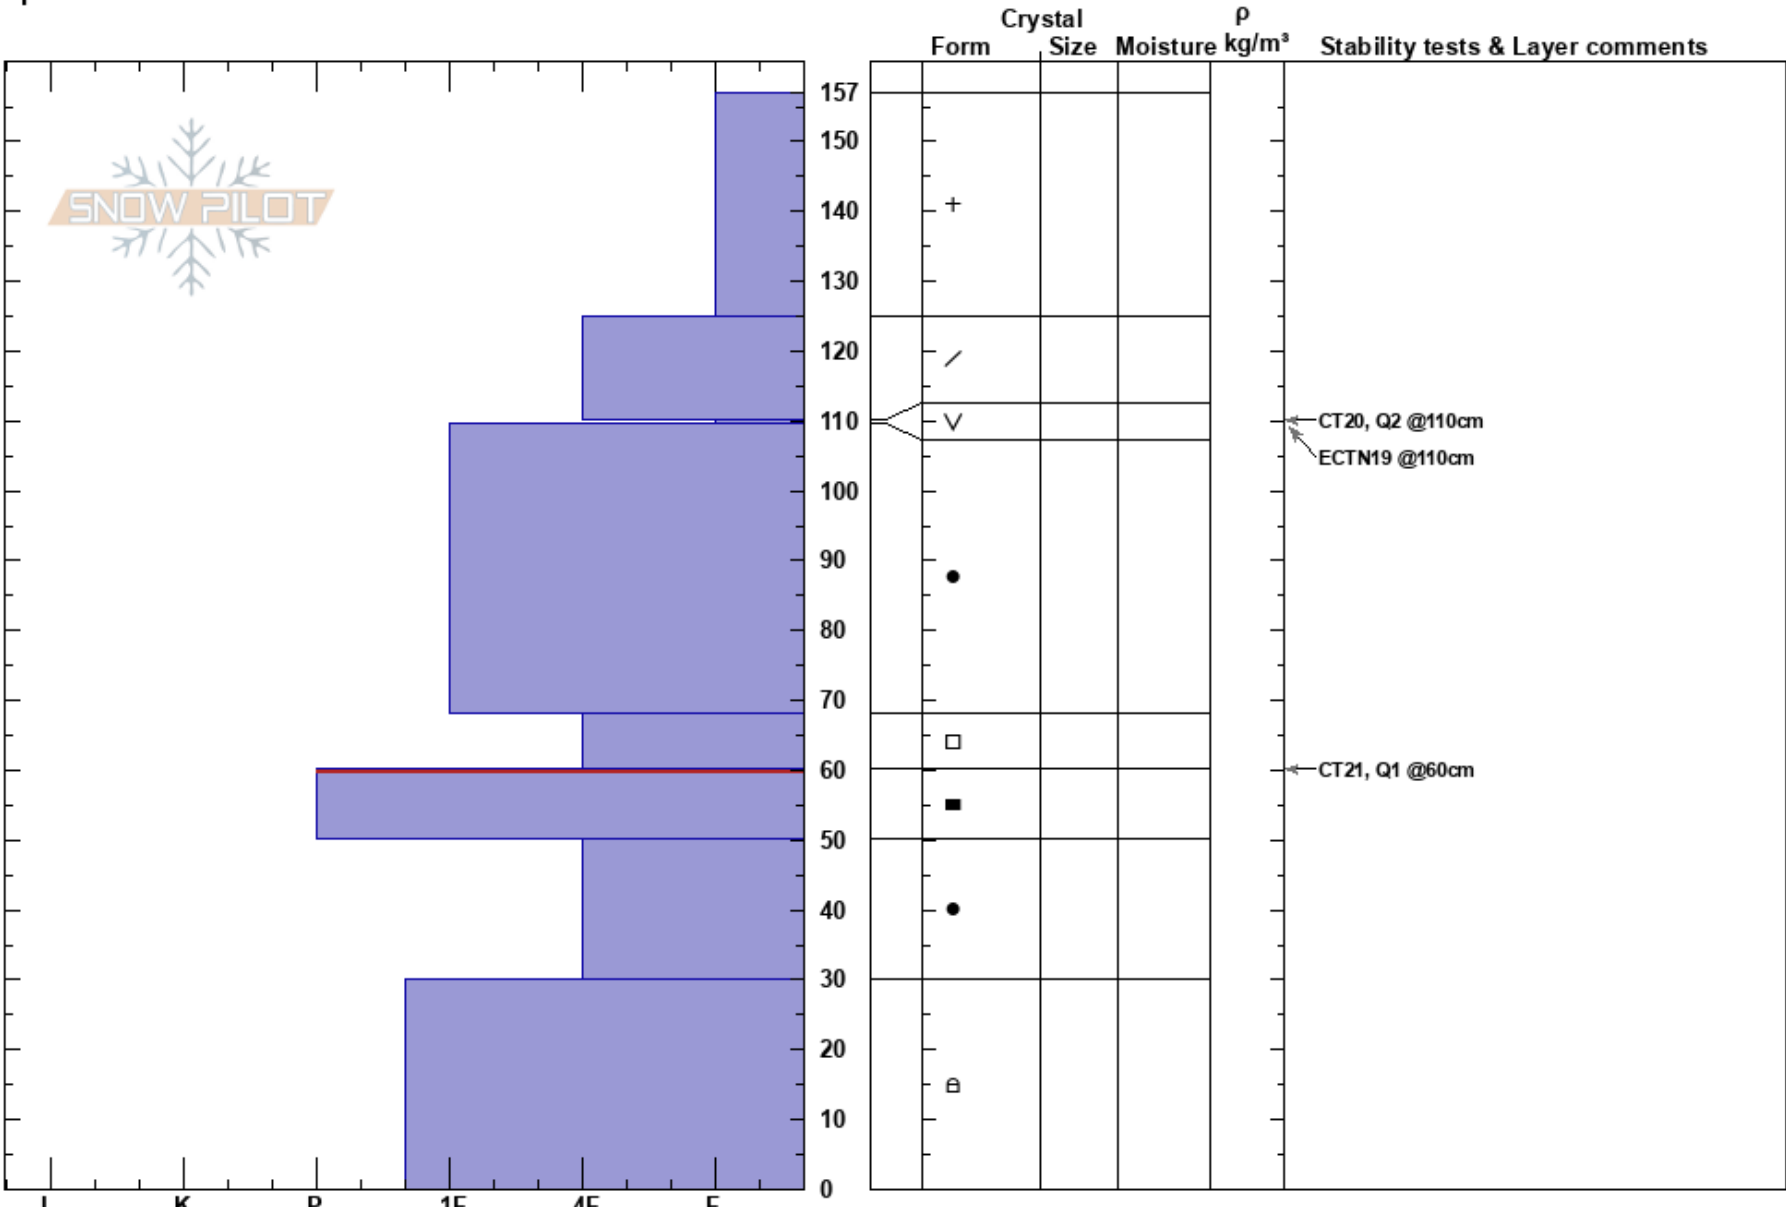

Rattlesnake12_27_2017
 Rattlesnake Mtns
 MT
 Elevation: 7400 ft
 Aspect: 0°
 Specifics:

Travis Craft
 12/27/2017 - 10:15am
 Co-ord: 47.03531N, -113.98879W
 Slope Angle: 0°
 Wind Loading:

Stability:
 Air Temperature: -10°C
 Sky Cover: OVC
 Precipitation: S2
 Wind: W Moderate

HS:157
 PF:70 60-50cm:Problematic layer

Layer Notes:

Notes: Rattlesnake study plot