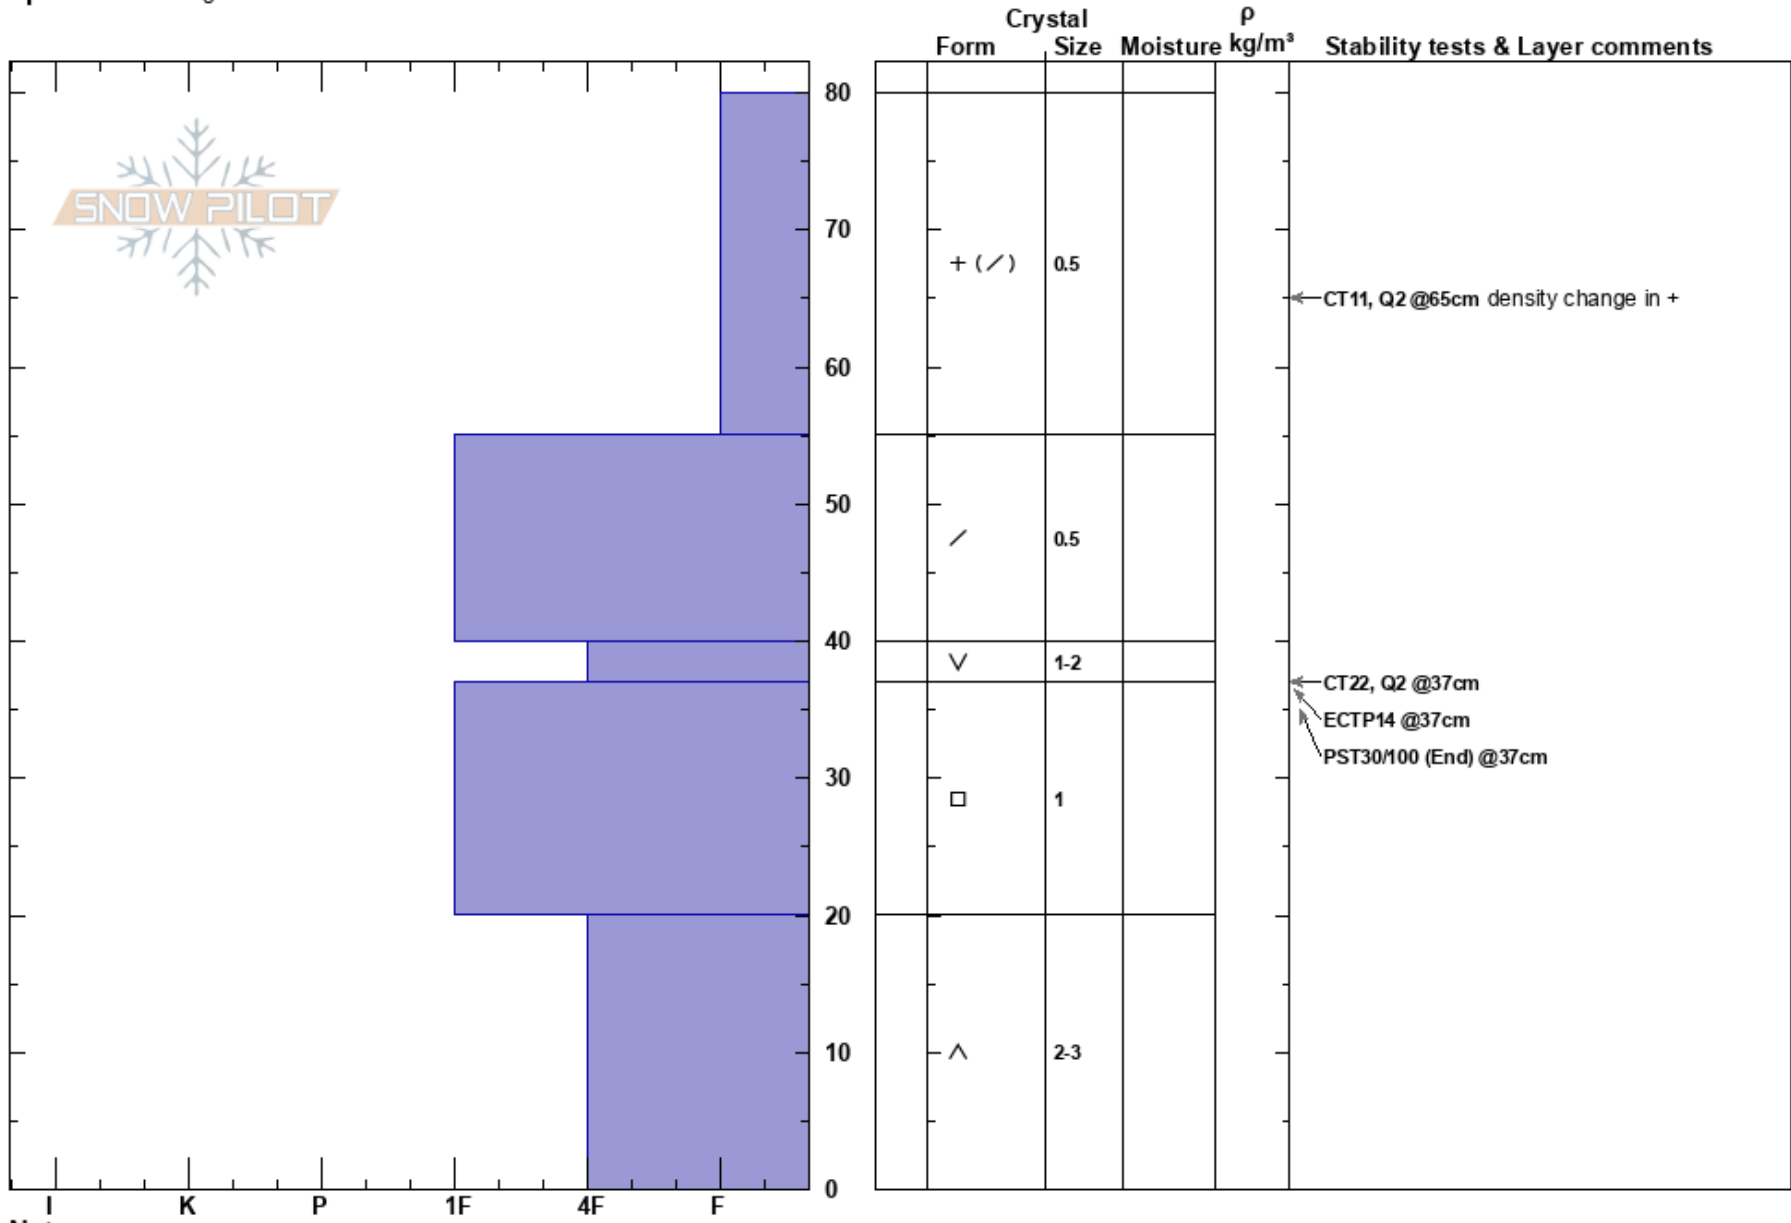

Endeavor
 Vail/Summit County
 CO
Elevation: 11800 ft
Aspect: E
Specifics: Pit dug in a Ski Area

Devin Toll
 12/27/2017 - 12:30am
Co-ord: 39.49633N, -106.15265W
Slope Angle: 32°
Wind Loading: yes

Stability:
Air Temperature: 20°F
Sky Cover: FEW
Precipitation: NO
Wind: SW Moderate

HS: 80
PS: 25 40-37cm: Problematic layer

Notes: