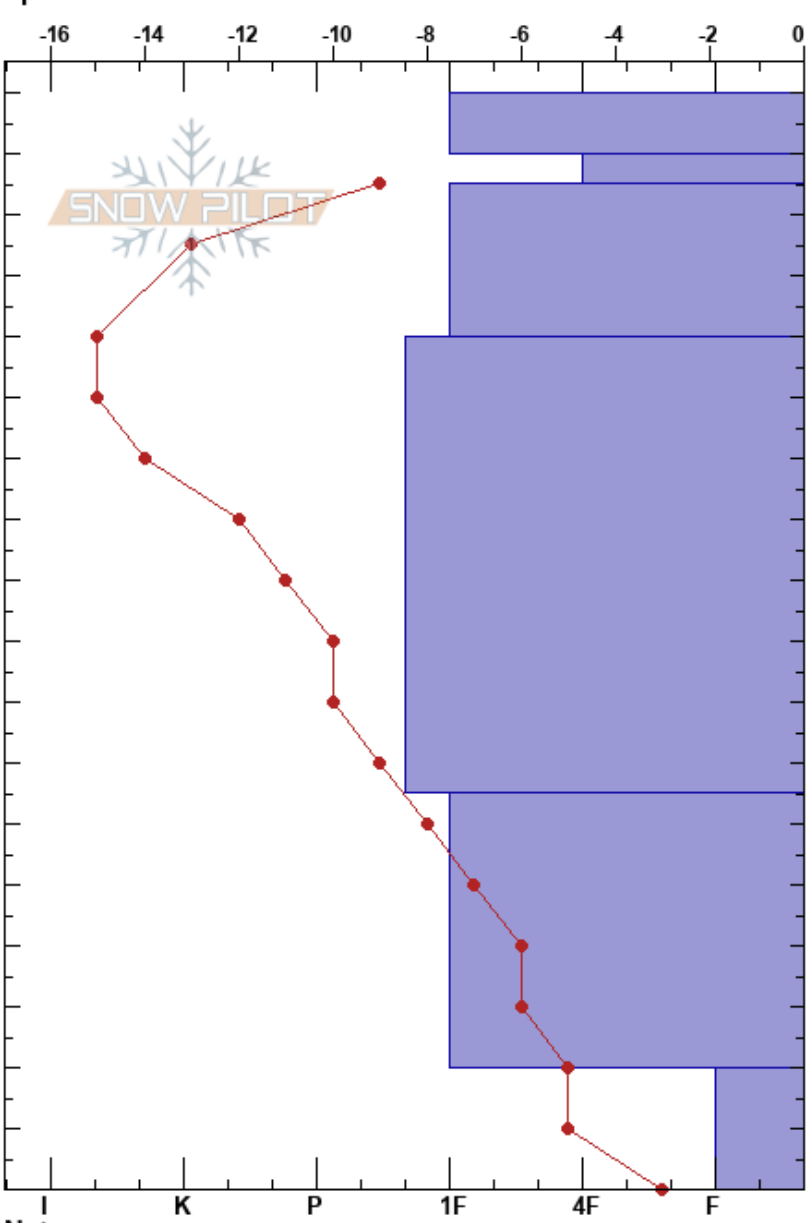

Agassiz ridge north  
 Kachina Peaks  
 AZ  
 Elevation: 12090 ft  
 Aspect: E  
 Specifics:

Julian Lindholm Fiske  
 01/04/2023 - 11:30am  
 Co-ord: 35.32804N, -111.67715W  
 Slope Angle: 20°  
 Wind Loading: previous

Stability:  
 Air Temperature: -7°C  
 Sky Cover: FEW  
 Precipitation: NO  
 Wind: W Moderate

HS:180

PF:10

PS:3

Form	Crystal		Moisture	$\rho$ kg/m <sup>3</sup>	Stability tests & Layer comments
	Size				
/	0.5				
/	0.5				← CT16, PC @165cm
/	0.5				← CT26, BRK @155cm
/	0.5				← ECTN14 @140cm
/	0.5				
/	0.5				
⊖	1				