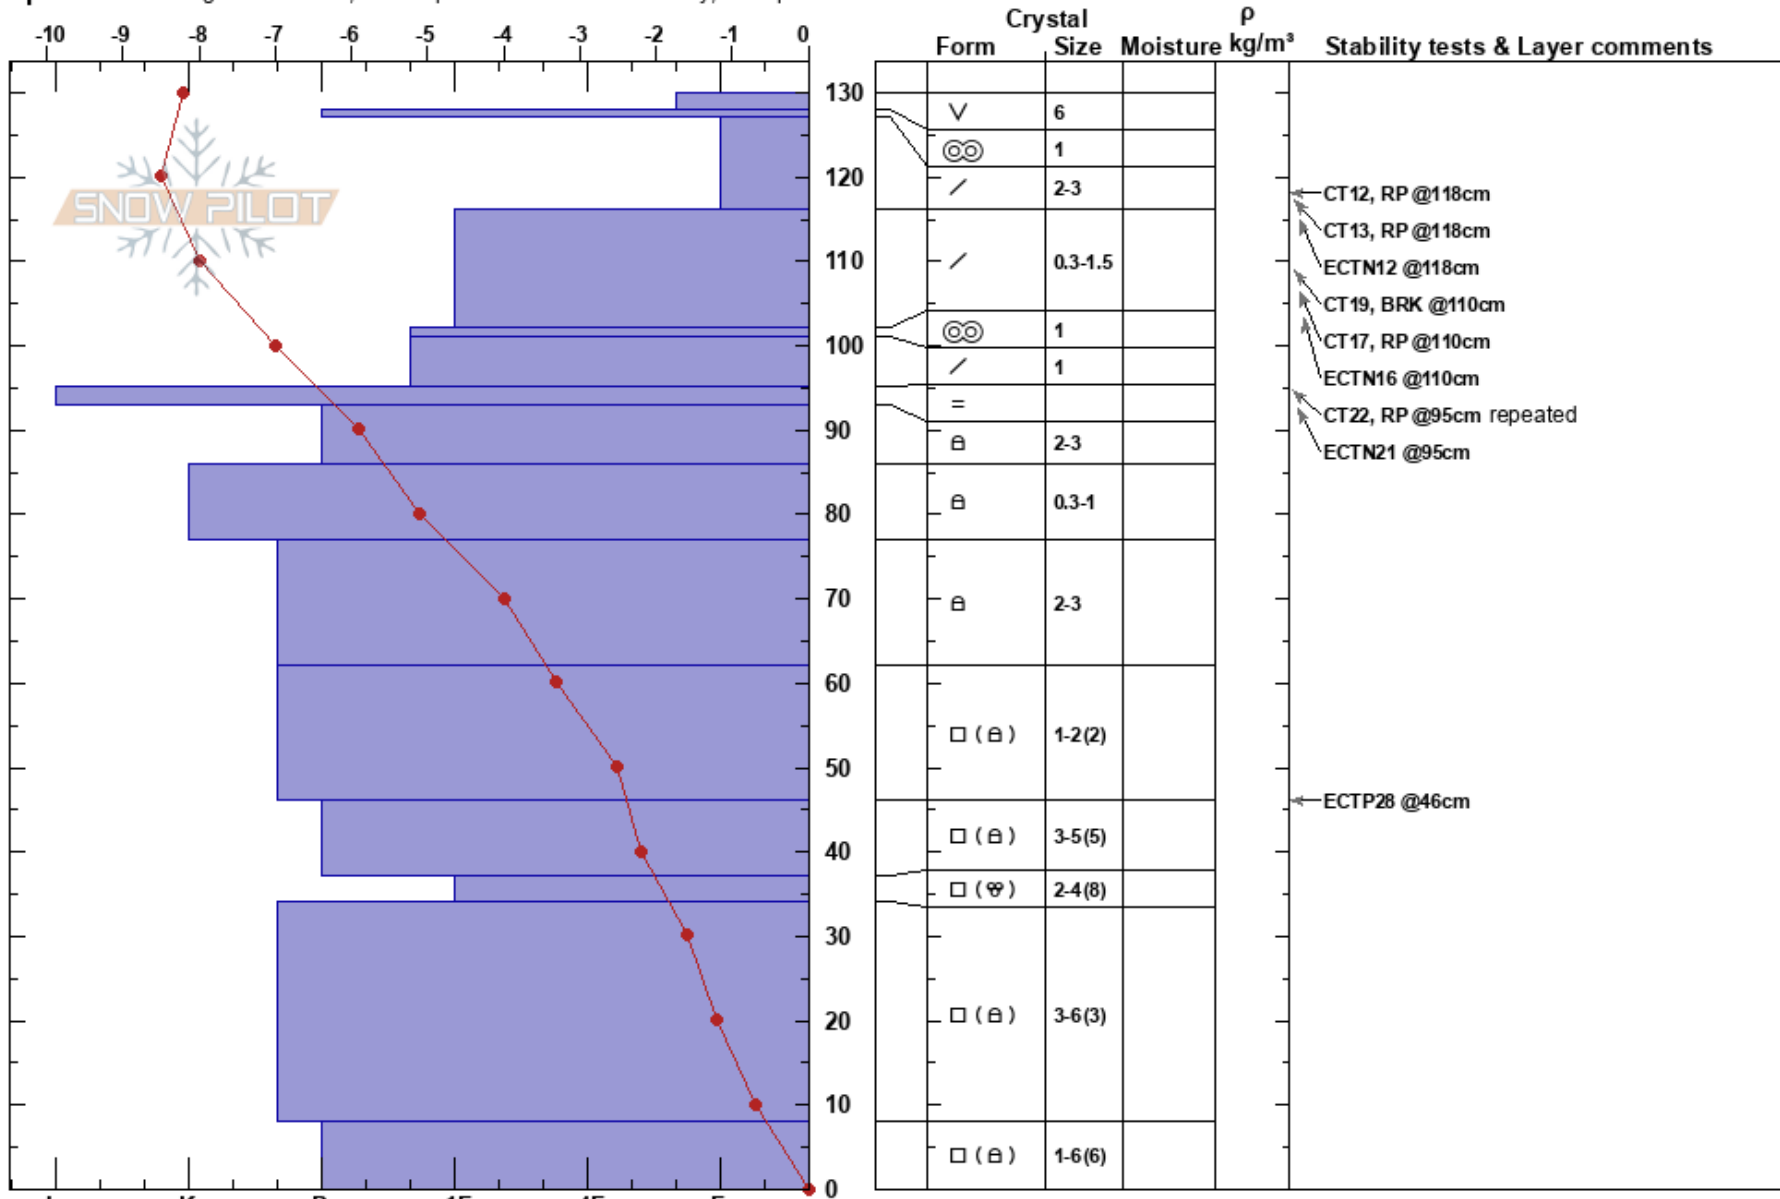

weekly mg/lcc
 Monashee
 BC
 Elevation: 2020 m
 Aspect:

Laura Price
 04/01/2023 - 09:34
 Co-ord: 49.74211N, -118.92388W
 Slope Angle: 15°
 Wind Loading:

Stability: **HS:130**
 Air Temperature: -10°C PF:35
 Sky Cover: X
 Precipitation: NO
 Wind: Calm
 102-101cm: 230101
 95-93cm: 221226
 37-34cm: Problematic layer

Specifics: Pit dug in a Ski Area; Pit is representative of backcountry; Poor pit location

Notes: