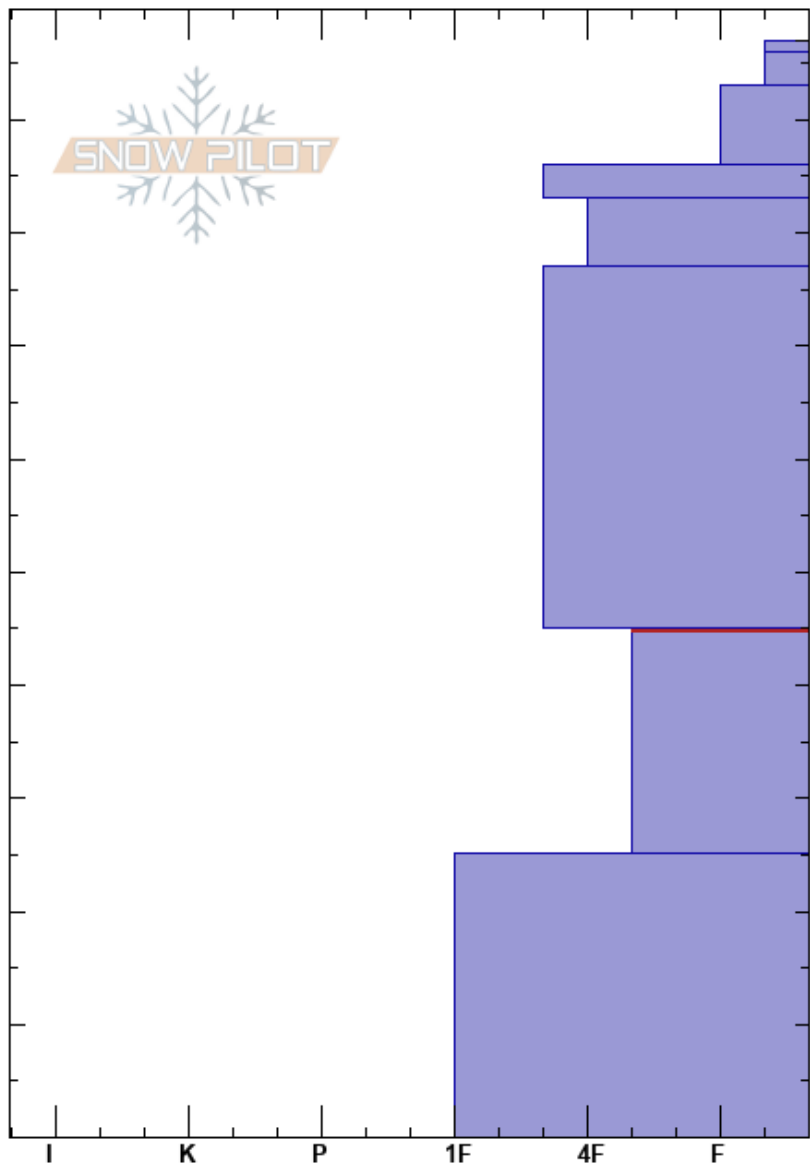

Mt Ellis Ridgeline  
 Gallatin Range-N  
 MT  
 Elevation: 7448 ft  
 Aspect: 40°  
 Specifics: Ski tracks on slope

Dave Zinn  
 01/03/2023 - 11:30am  
 Co-ord: 45.58509N, -110.95804W  
 Slope Angle: 30°  
 Wind Loading: no

Stability: Good  
 Air Temperature: HS:97  
 Precipitation: NO  
 Wind: Calm  
 PF:90 45-25cm:Problematic layer

Crystal Form	Crystal		Moisture	$\rho$ kg/m <sup>3</sup>	Stability tests & Layer comments
	Size				
∨	10				
⊠	1				
/					
⊠	3				
/					
□	1-2				
□	2-3				
□ (∧)	2-4				