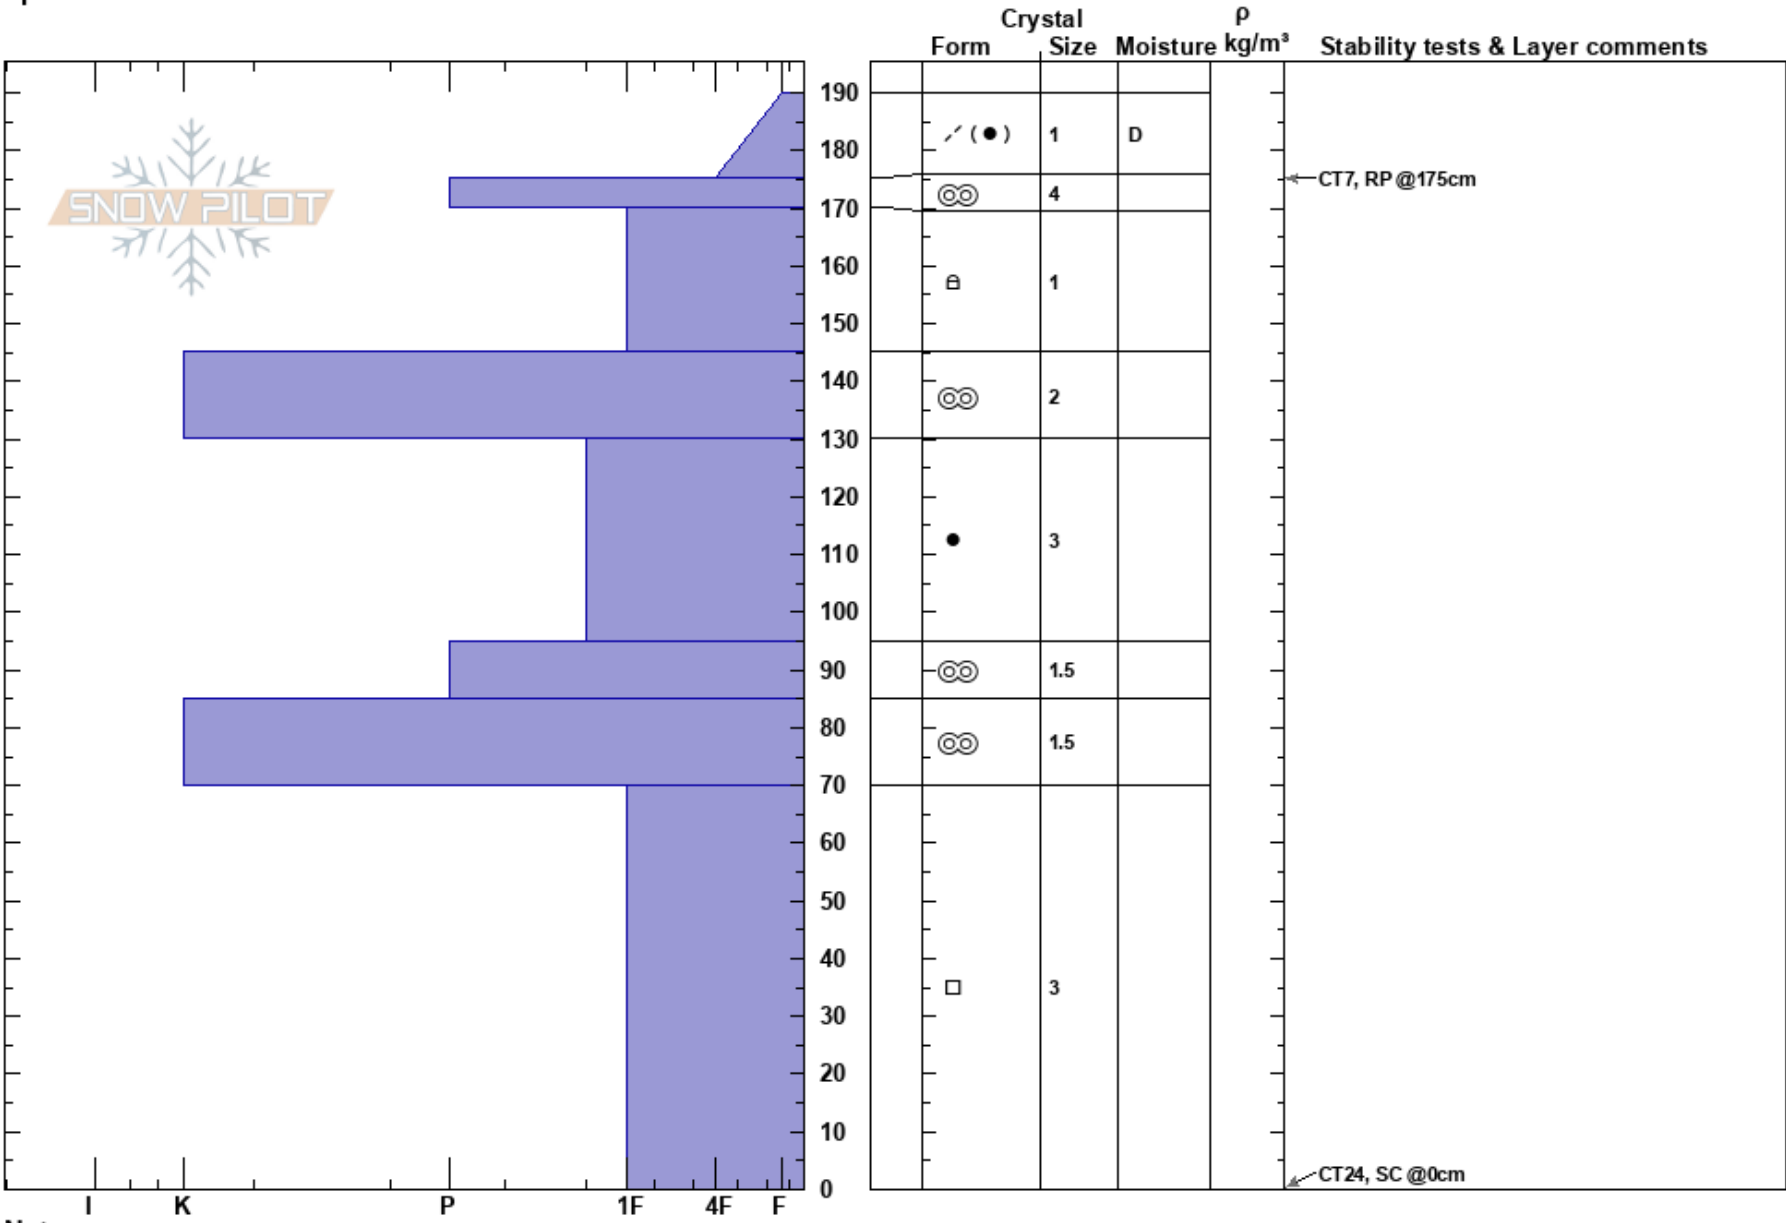

southface above gorman
 purcell
 BC
Elevation: 2360 m
Aspect: S
Specifics:

Fin Pringle-Booth
 26/12/2017 - 17:00
Co-ord: 11U 486512W 5689142N
Slope Angle: 30°
Wind Loading: previous

Stability:
Air Temperature: -19°C
Sky Cover: FEW
Precipitation: NO
Wind: NE Calm

Layer Notes:

Notes: