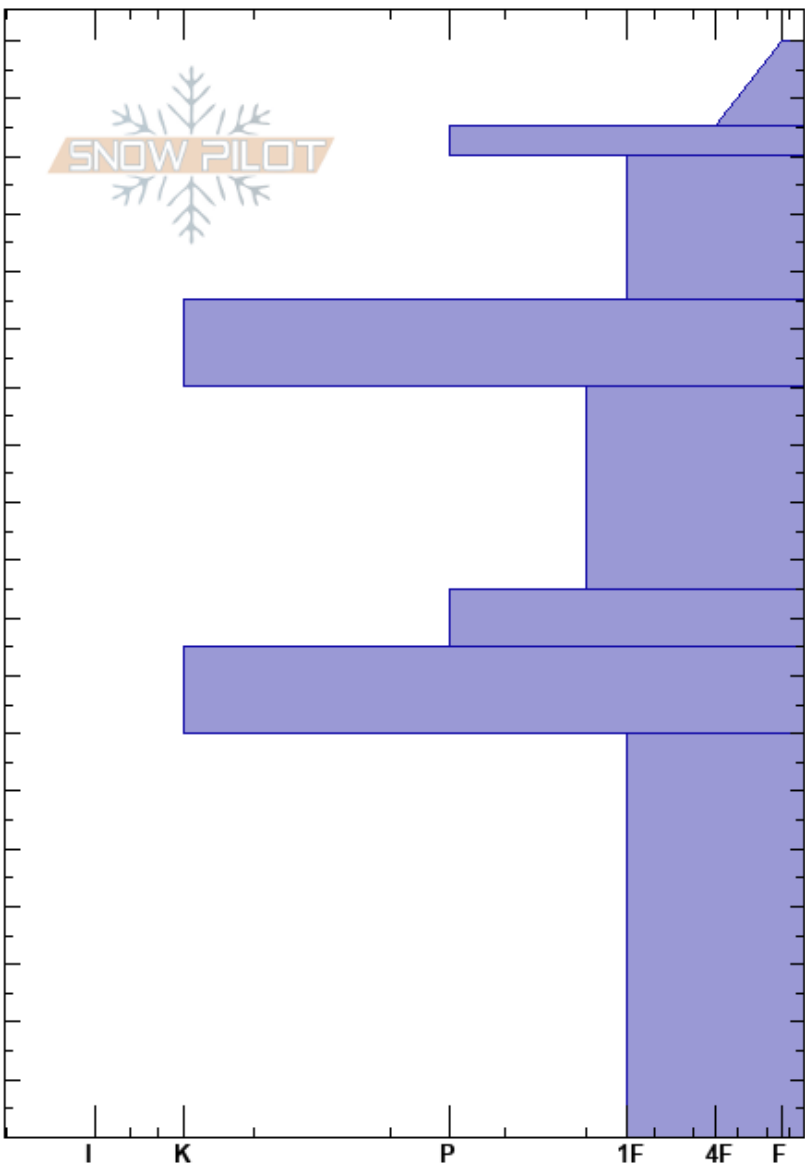

southface above gorman
 purcell
 BC
Elevation: 2360 m
Aspect: S
Specifics:

Fin Pringle-Booth
 26/12/2017 - 17:00
Co-ord: 11U 486512W 5689142N
Slope Angle: 30°
Wind Loading: previous

Stability:
Air Temperature: -19°C
Sky Cover: FEW
Precipitation: NO
Wind: NE Calm

Layer Notes:

Height (cm)	Crystal		Moisture	ρ kg/m ³	Stability tests & Layer comments
	Form	Size			
190					
180	/ (•)	1	D		
170	⊙⊙	4			← CT7, RP @175cm
160	⊖	1			
150					
140	⊙⊙	2			
130					
120					
110	•	3			
100					
90	⊙⊙	1.5			
80	⊙⊙	1.5			
70					
60					
50					
40					
30	□	3			
20					
10					
0					← CT24, SC @0cm