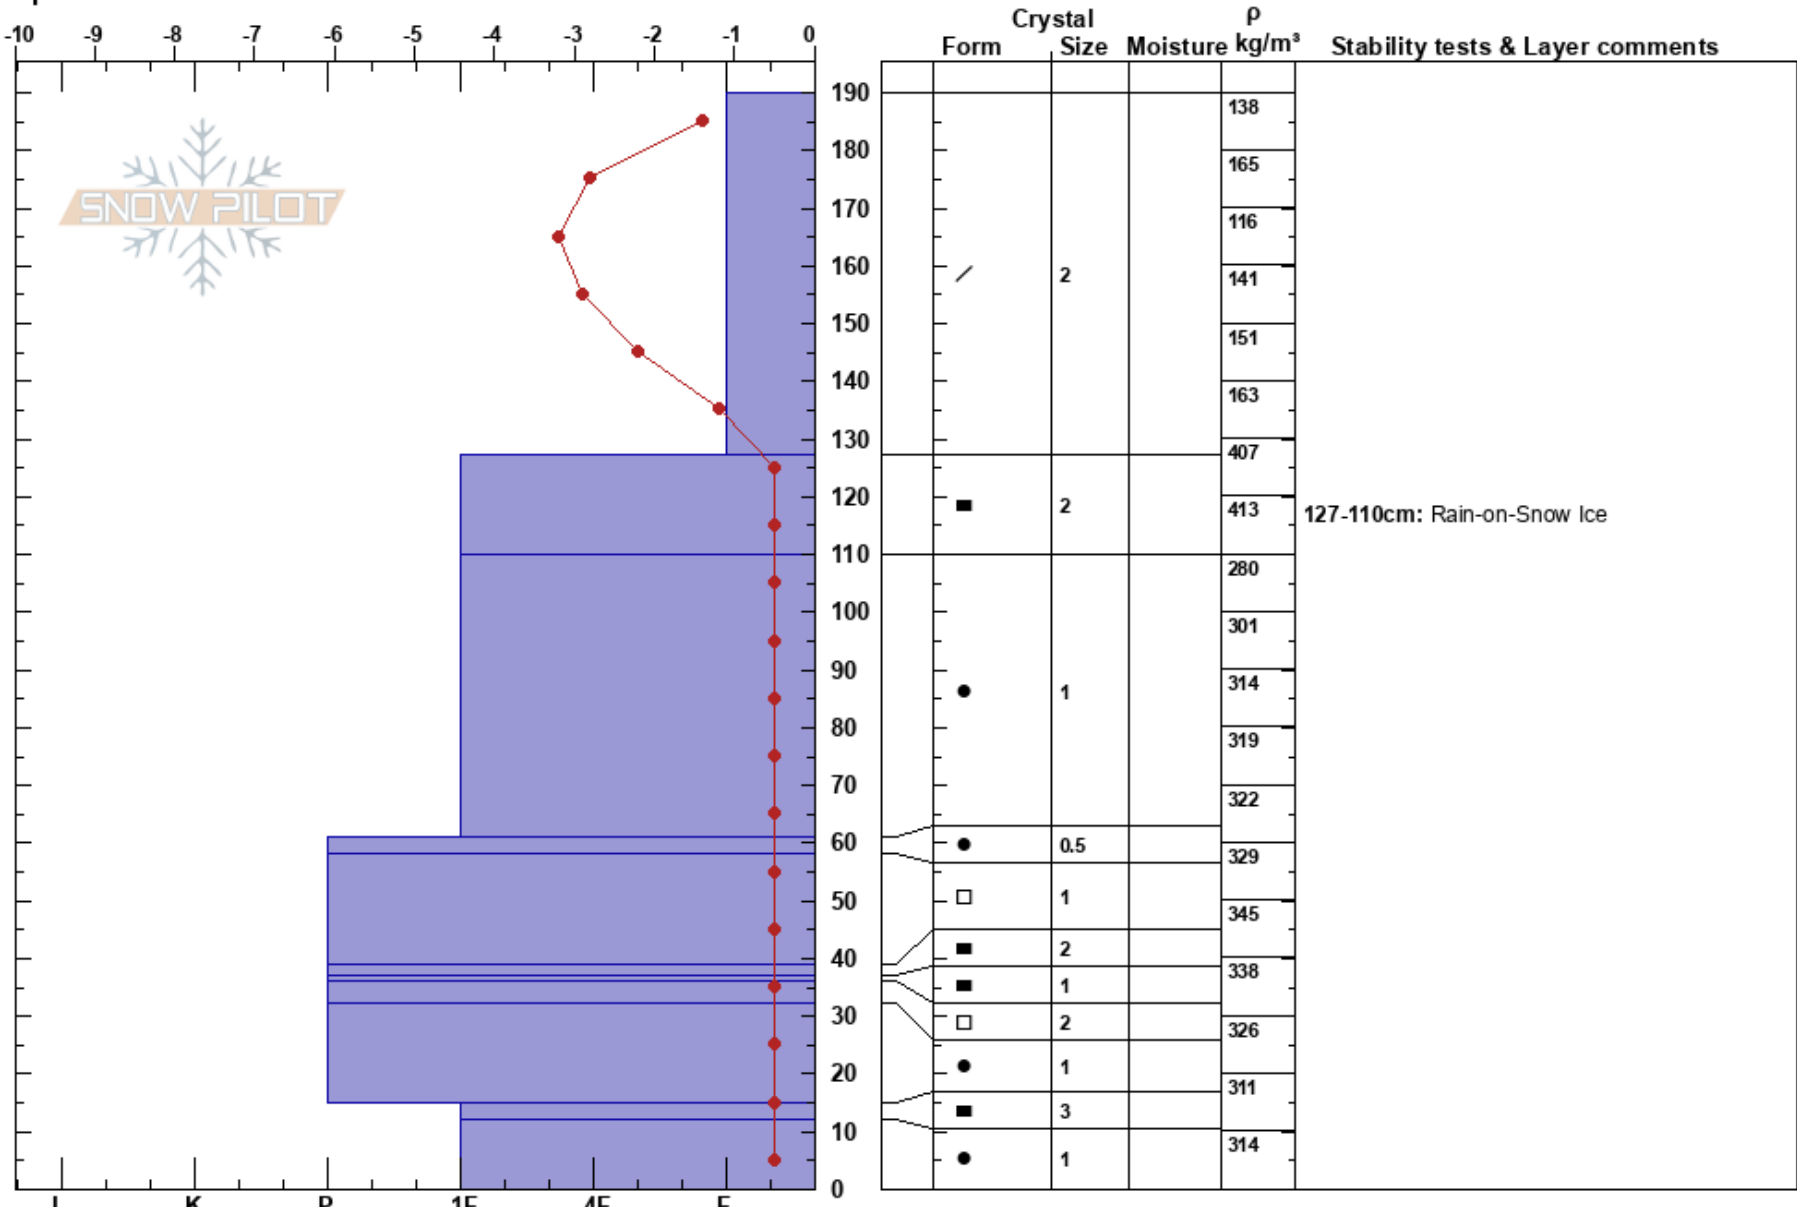

Central Sierra Snow La
 Donner Pass Area
 CA
 Elevation: 2129 m
 Aspect:
 Specifics:

Andrew Schwartz
 01/03/2023 - 1:15pm
 Co-ord: 39.32555N, -120.36770W
 Slope Angle:
 Wind Loading:

Stability:
 Air Temperature: -0.9°C
 Sky Cover: OVC
 Precipitation: S-1
 Wind: SW Calm

HS:190
 Layer Notes:
 127-110cm: Rain-on-Snow Ice

Notes: Snowpack was isothermal at lower levels due to warming and then rain on snow event.