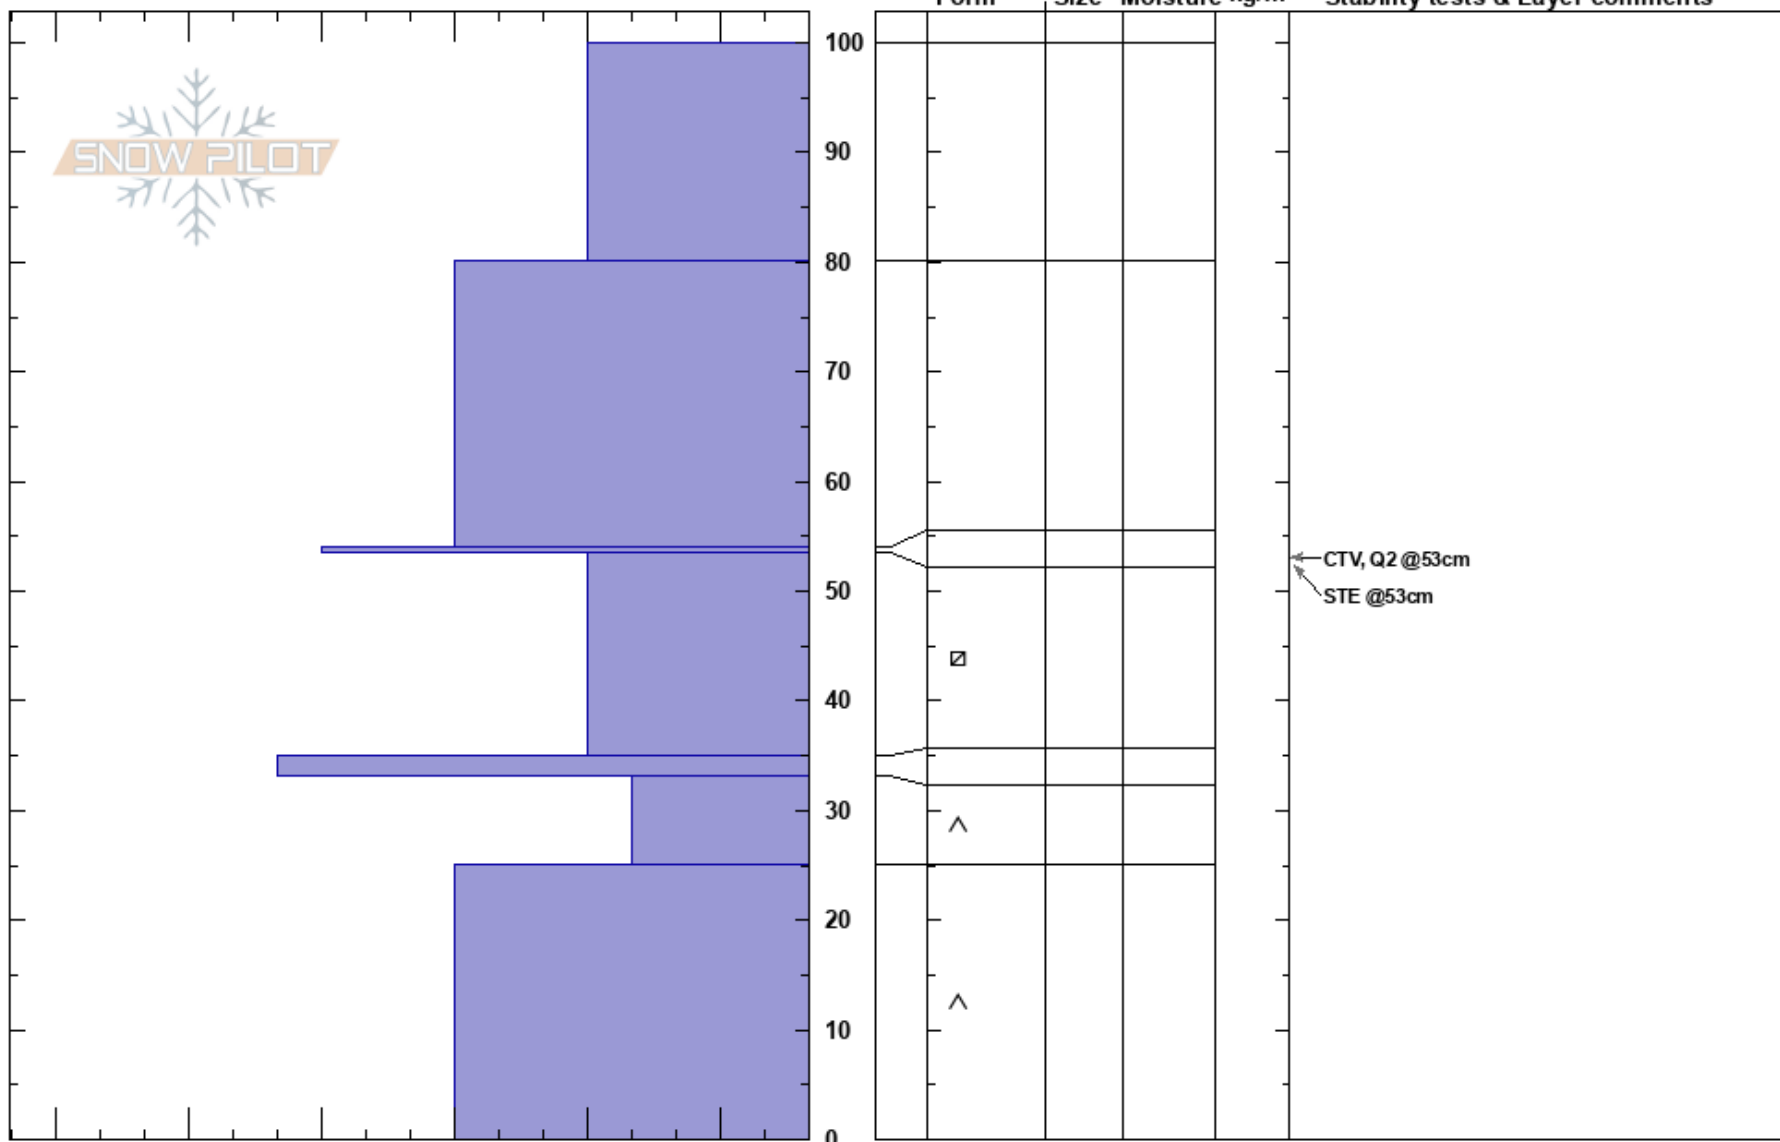

West Bowl 12/26/17  
 Central Wasatch  
 UT  
 Elevation: 9700 ft  
 Aspect: NE  
 Specifics:

brian house  
 12/26/2017 - 1:00pm  
 Co-ord: 40.60023N, -111.62878W  
 Slope Angle: 25°  
 Wind Loading:

Stability:  
 Air Temperature:  
 Sky Cover:  
 Precipitation:  
 Wind:

HS:100  
 Layer Notes:  
 54-53.5cm: Problematic layer

Notes: