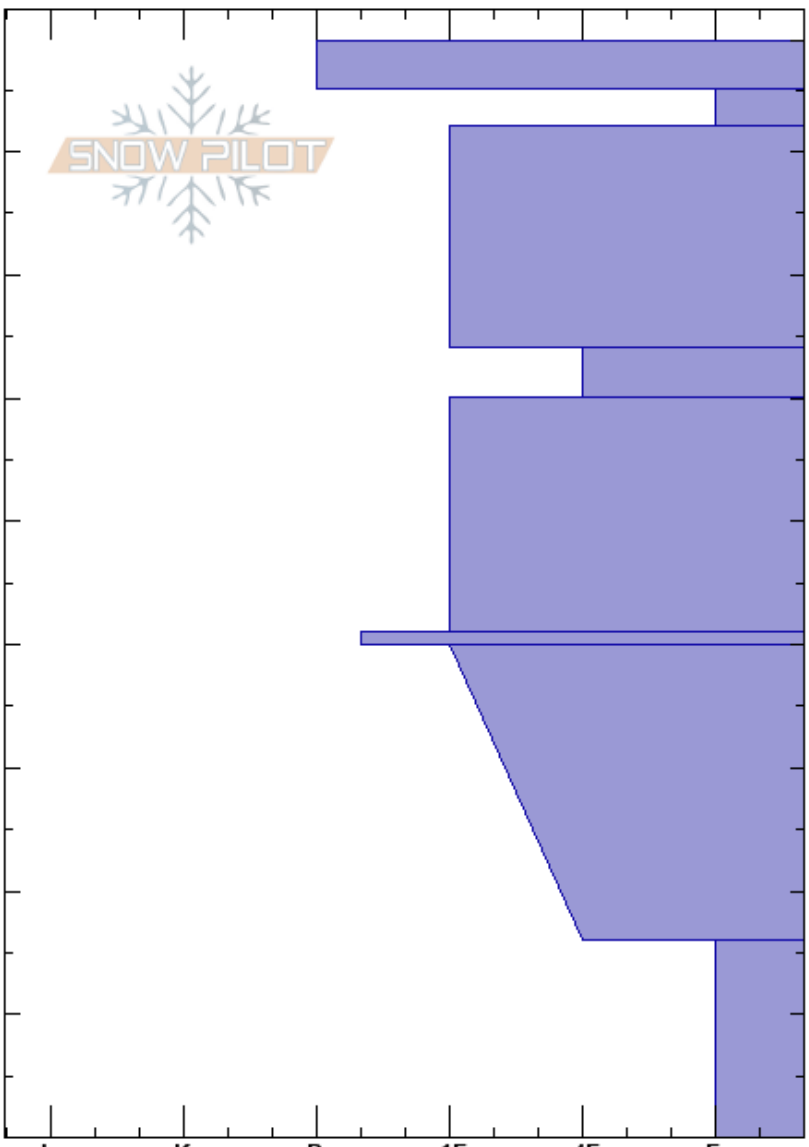

Powder Pimple
 Hatcher Pass
 AK
 Elevation: 3141 ft
 Aspect: SE
 Specifics:

Jacob Kayes
 01/03/2023 - 12:00pm
 Co-ord: 06V 379733W 6850363N
 Slope Angle: 21°
 Wind Loading: previous

Stability: Good
 Air Temperature: 26°F
 Sky Cover: SCT
 Precipitation: NO
 Wind: N Light Breeze

HS:89
 PF:15 16-0cm: Problematic layer
 PS:8

Crystal Form	Crystal Size	Moisture	ρ kg/m ³	Stability tests & Layer comments
•	0.3	D		
⊖	0.5-1	D		
•	0.3	D		
•	1	D		
•	0.5	D		
=		D		
⊖	1.5	D		
⊖	3	M		← CT29, SC @15cm ← CT12, SC @15cm ← PST90/100 (End) @15cm ← ECTX