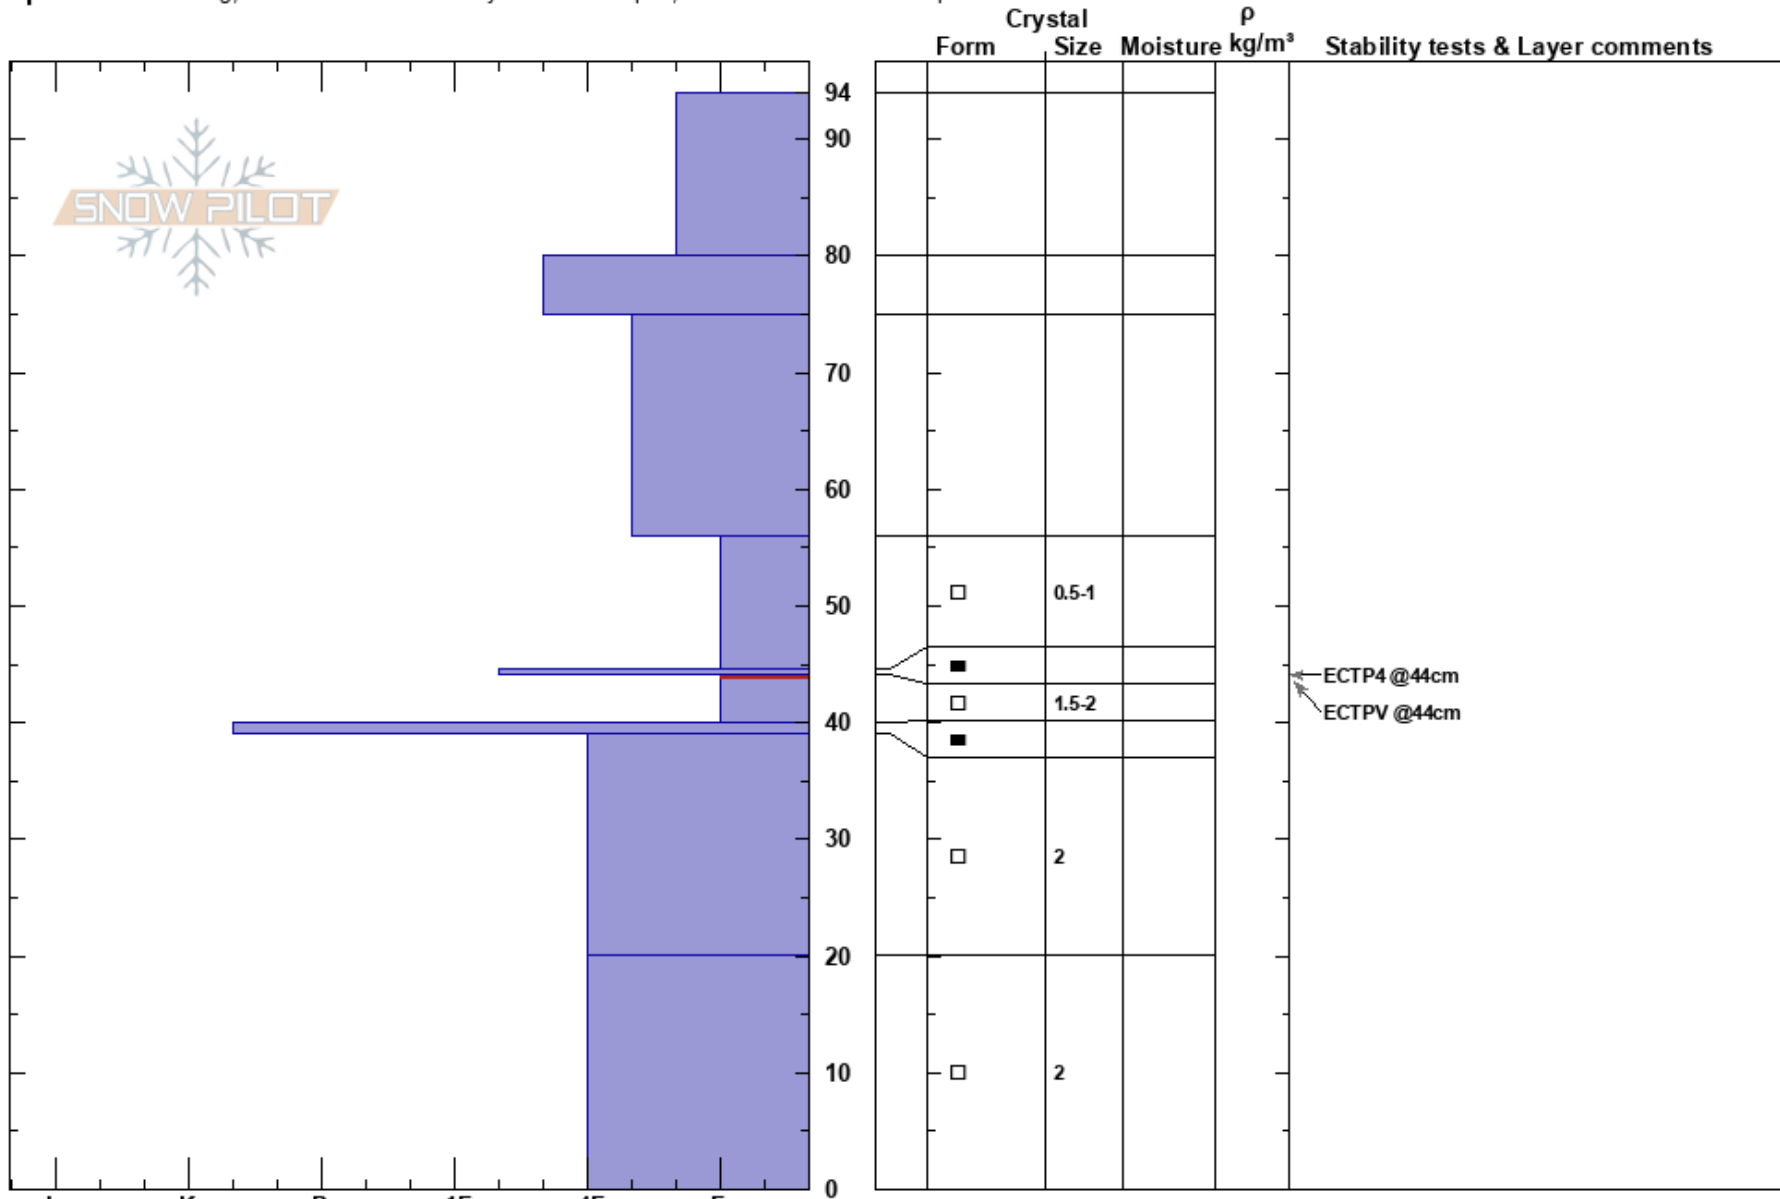

Monte Cristo Peak  
 Northern Wasatch  
 UT  
 Elevation: 9030 ft  
 Aspect: 25°

Mark Staples  
 12/26/2017 - 10:30am  
 Co-ord: 41.42236N, -111.51446W  
 Slope Angle: 24°  
 Wind Loading:

Stability: Very Poor  
 Air Temperature:  
 Sky Cover:  
 Precipitation:  
 Wind:

HS:94  
 Layer Notes:  
 44-40cm: Problematic layer

**Specifics:** Cracking; Recent avalanche activity on similar slopes; Snowmobile tracks on slope

**Notes:** Very similar snowpack structure on all shady aspects. Minimal avalanche terrain in this area so not much activity, but lots of cracking on steep road cuts.