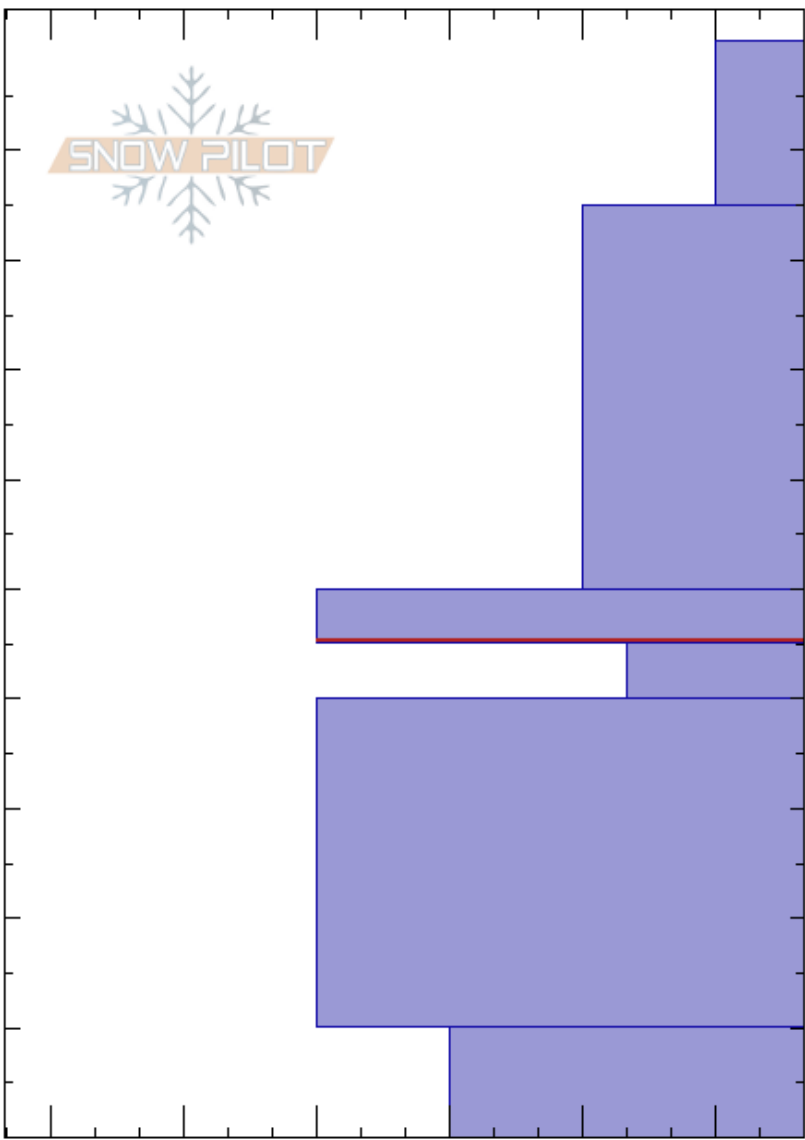

12/26 Moose Brush
 Teton Range
 WY
 Elevation: 8224 ft
 Aspect: S
 Specifics: Collapsing, localized; Cracking

David Staley
 12/26/2017 - 2:55pm
 Co-ord: 43.49204N, -110.99969W
 Slope Angle: 27°
 Wind Loading:

Stability: Poor
 Air Temperature: -8°C
 Sky Cover: FEW
 Precipitation: NO
 Wind: Calm
 HS:100
 PF:50
 Layer Notes:
 50-55cm: Problematic layer
 55-60cm: Formed early Dec

Crystal Form	Crystal Size	Moisture	ρ kg/m ³	Stability tests & Layer comments
/				
/				
-				
□	2			← ECTP18 @55cm Super clean break ← CT18, Q1 @55cm 55-60cm: Formed early Dec
⊖	3			
□				