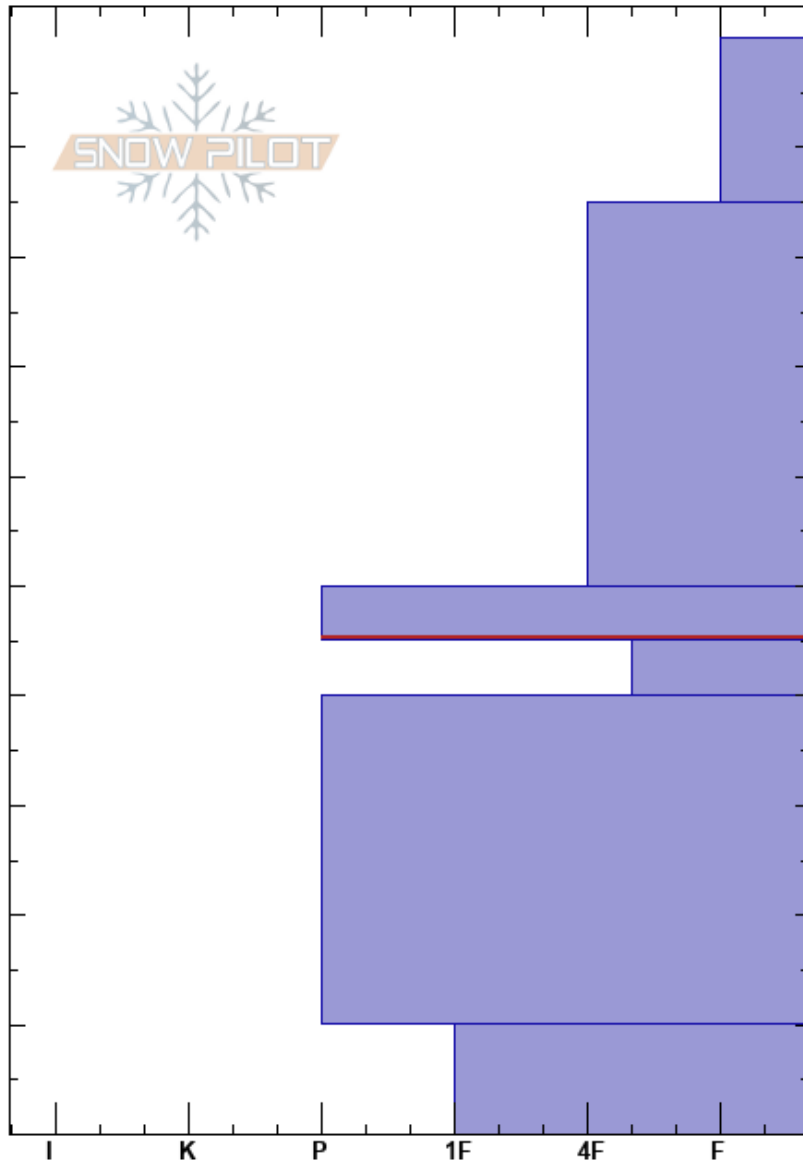

12/26 Moose Brush  
 Teton Range  
 WY  
 Elevation: 8224 ft  
 Aspect: S  
 Specifics: Collapsing, localized; Cracking

David Staley  
 12/26/2017 - 2:55pm  
 Co-ord: 43.49204N, -110.99969W  
 Slope Angle: 27°  
 Wind Loading:

Stability: Poor  
 Air Temperature: -8°C  
 Sky Cover: FEW  
 Precipitation: NO  
 Wind: Calm  
 HS:100  
 PF:50  
 Layer Notes:  
 50-55cm: Problematic layer  
 55-60cm: Formed early Dec

Crystal Form	Crystal Size	Moisture	$\rho$ kg/m <sup>3</sup>	Stability tests & Layer comments
/				
/				
-				
□	2			← ECTP18 @55cm Super clean break ← CT18, Q1 @55cm 55-60cm: Formed early Dec
⊖	3			
□				