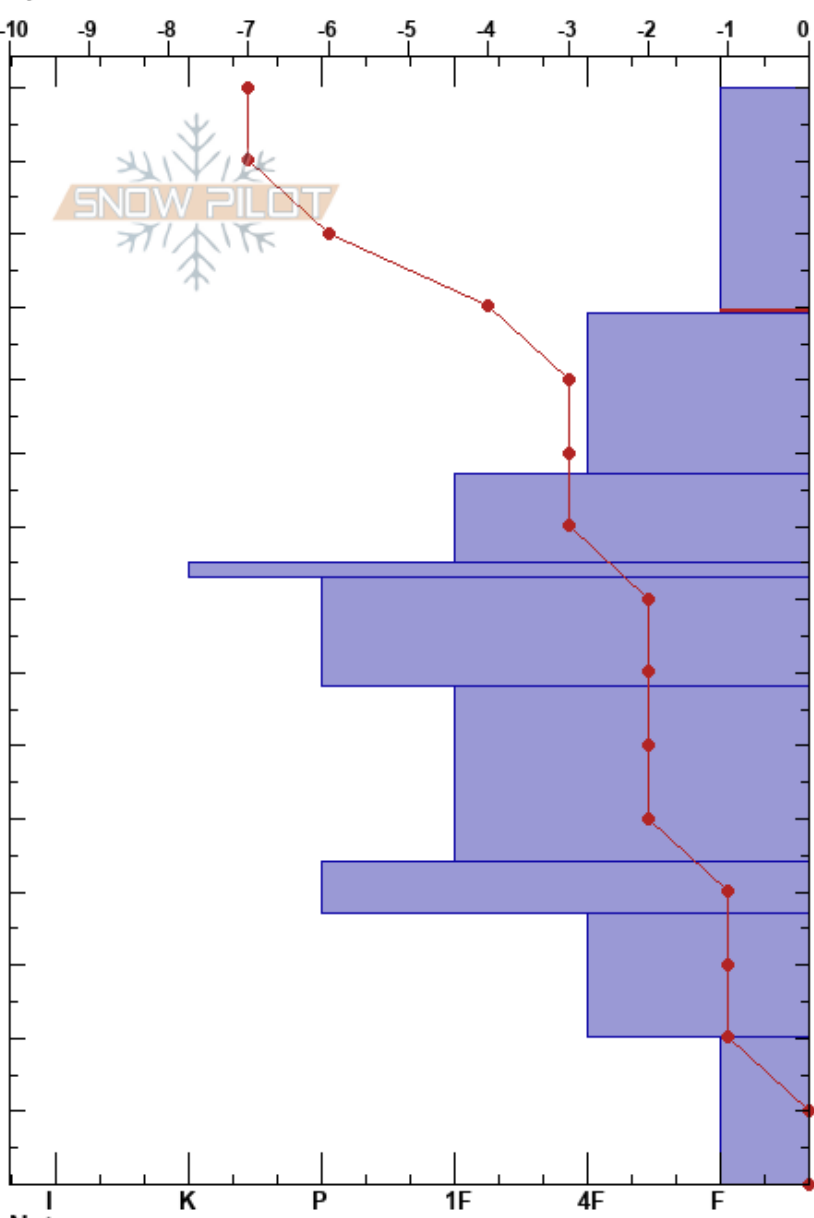

Top of Golf Course  
 Park Range  
 CO  
 Elevation: 9585 ft  
 Aspect: 310°

Steamboat Ski Patrol  
 01/03/2023 - 1:00pm  
 Co-ord: 40.46988N, -106.75559W  
 Slope Angle: 13°  
 Wind Loading:

Stability: **HS:150**  
 Air Temperature: -8°C **PF:70** 150-119cm:Problematic layer  
 Sky Cover: OVC **PS:40**  
 Precipitation: S2  
 Wind: Calm

Specifics: Ski tracks on slope

Form	Crystal Size	Moisture	$\rho$ kg/m <sup>3</sup>	Stability tests & Layer comments
*	2			
+	1	D		
/	1	D		← CT21, Q2 @119cm ← ECTN13 @119cm
○	1	D		
=	2	D		← CT25, Q3 @85cm ← ECTN28 @85cm
○	1	D		
●	1	D		
●	1.5	D		
□	1.5	D		
^	2	M		← CT30, Q1 @20cm