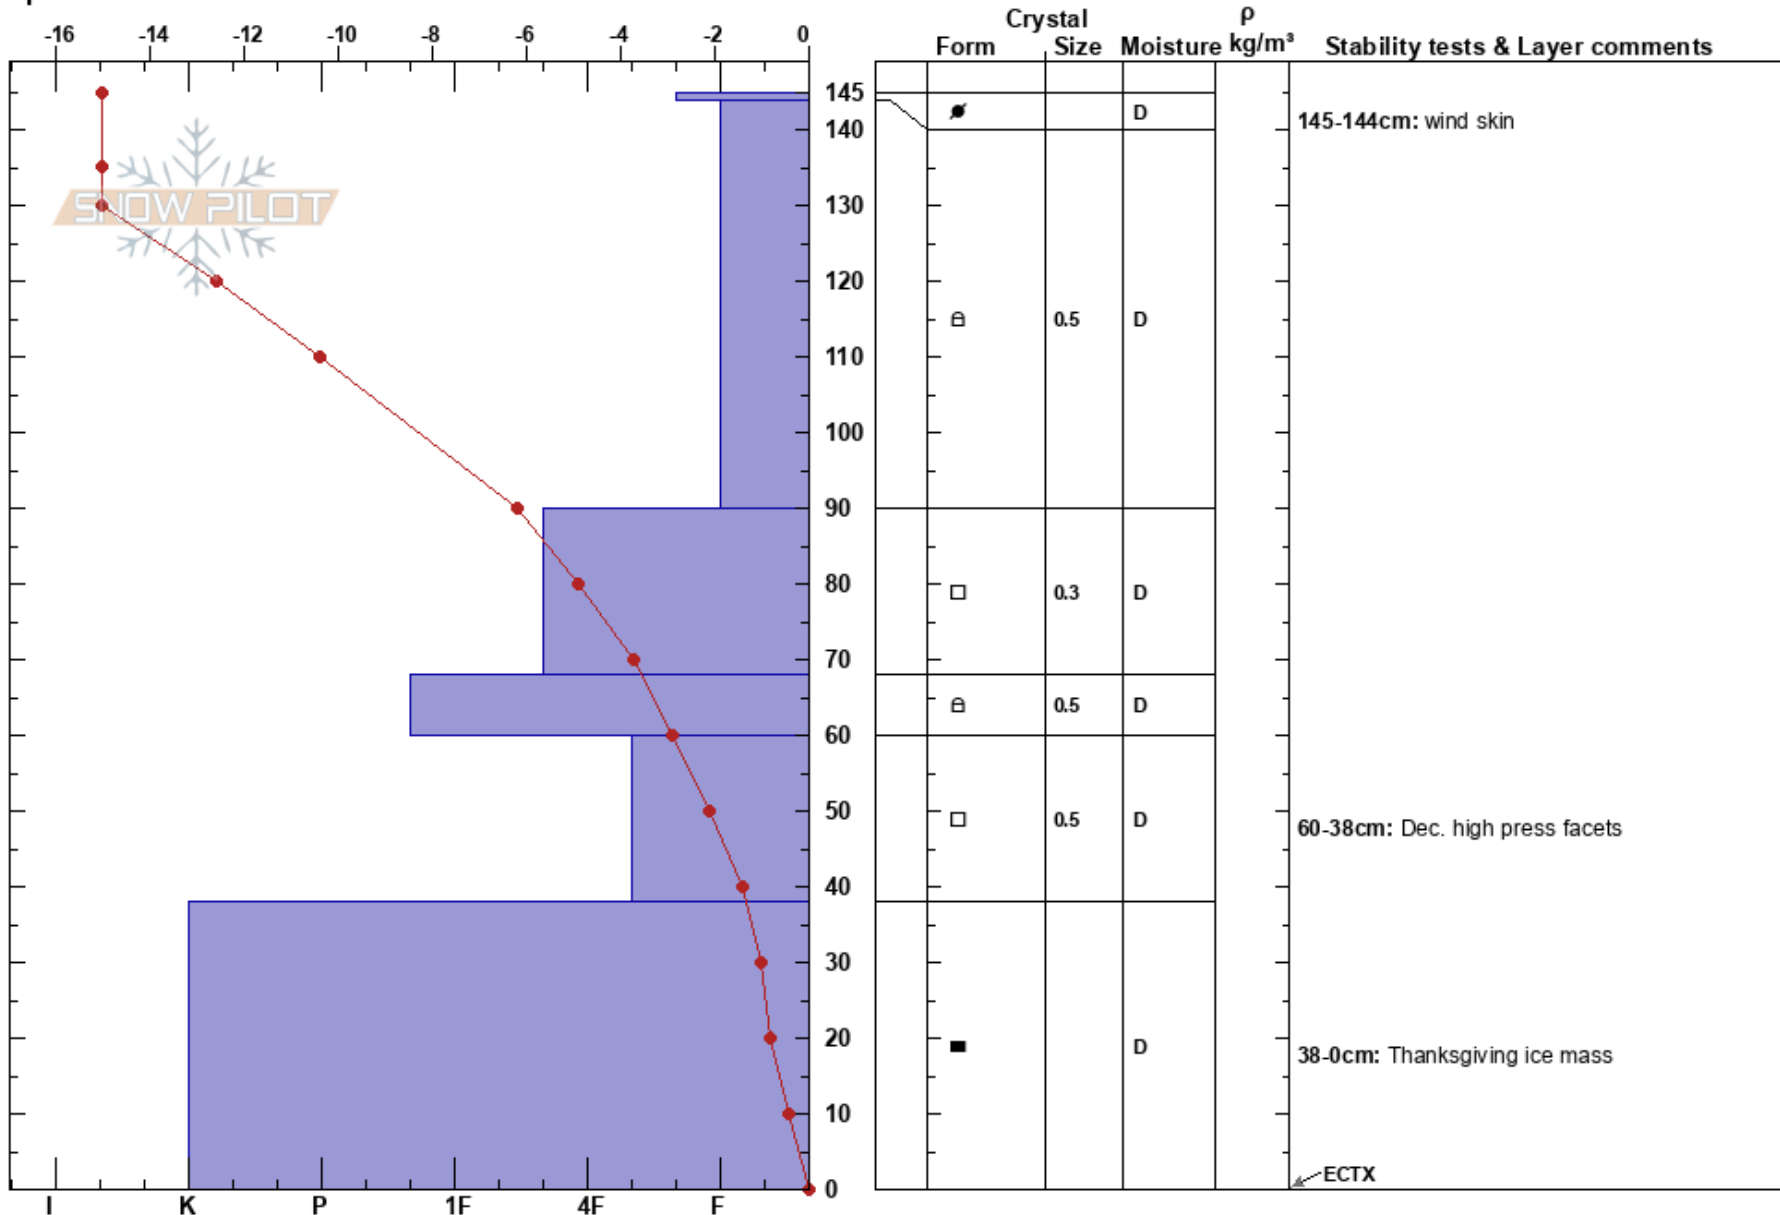

Shed 7 East
 Lewis Range
 MT
Elevation: 6360 ft
Aspect: E
Specifics:

BNSF Avalanche Safety
 12/26/2017 - 1:15pm
Co-ord: 48.25664N, -113.48587W
Slope Angle: 23°
Wind Loading: yes

Stability:
Air Temperature: -15°C
Sky Cover: FEW
Precipitation: NO
Wind: W Light Breeze

HS: 145
PS: 35
Layer Notes:
 145-144cm: wind skin
 60-38cm: Dec. high press facets
 60-38cm: Problematic layer
 38-0cm: Thanksgiving ice mass

Notes: Light wind loading onto easterly aspects above 6000 feet.