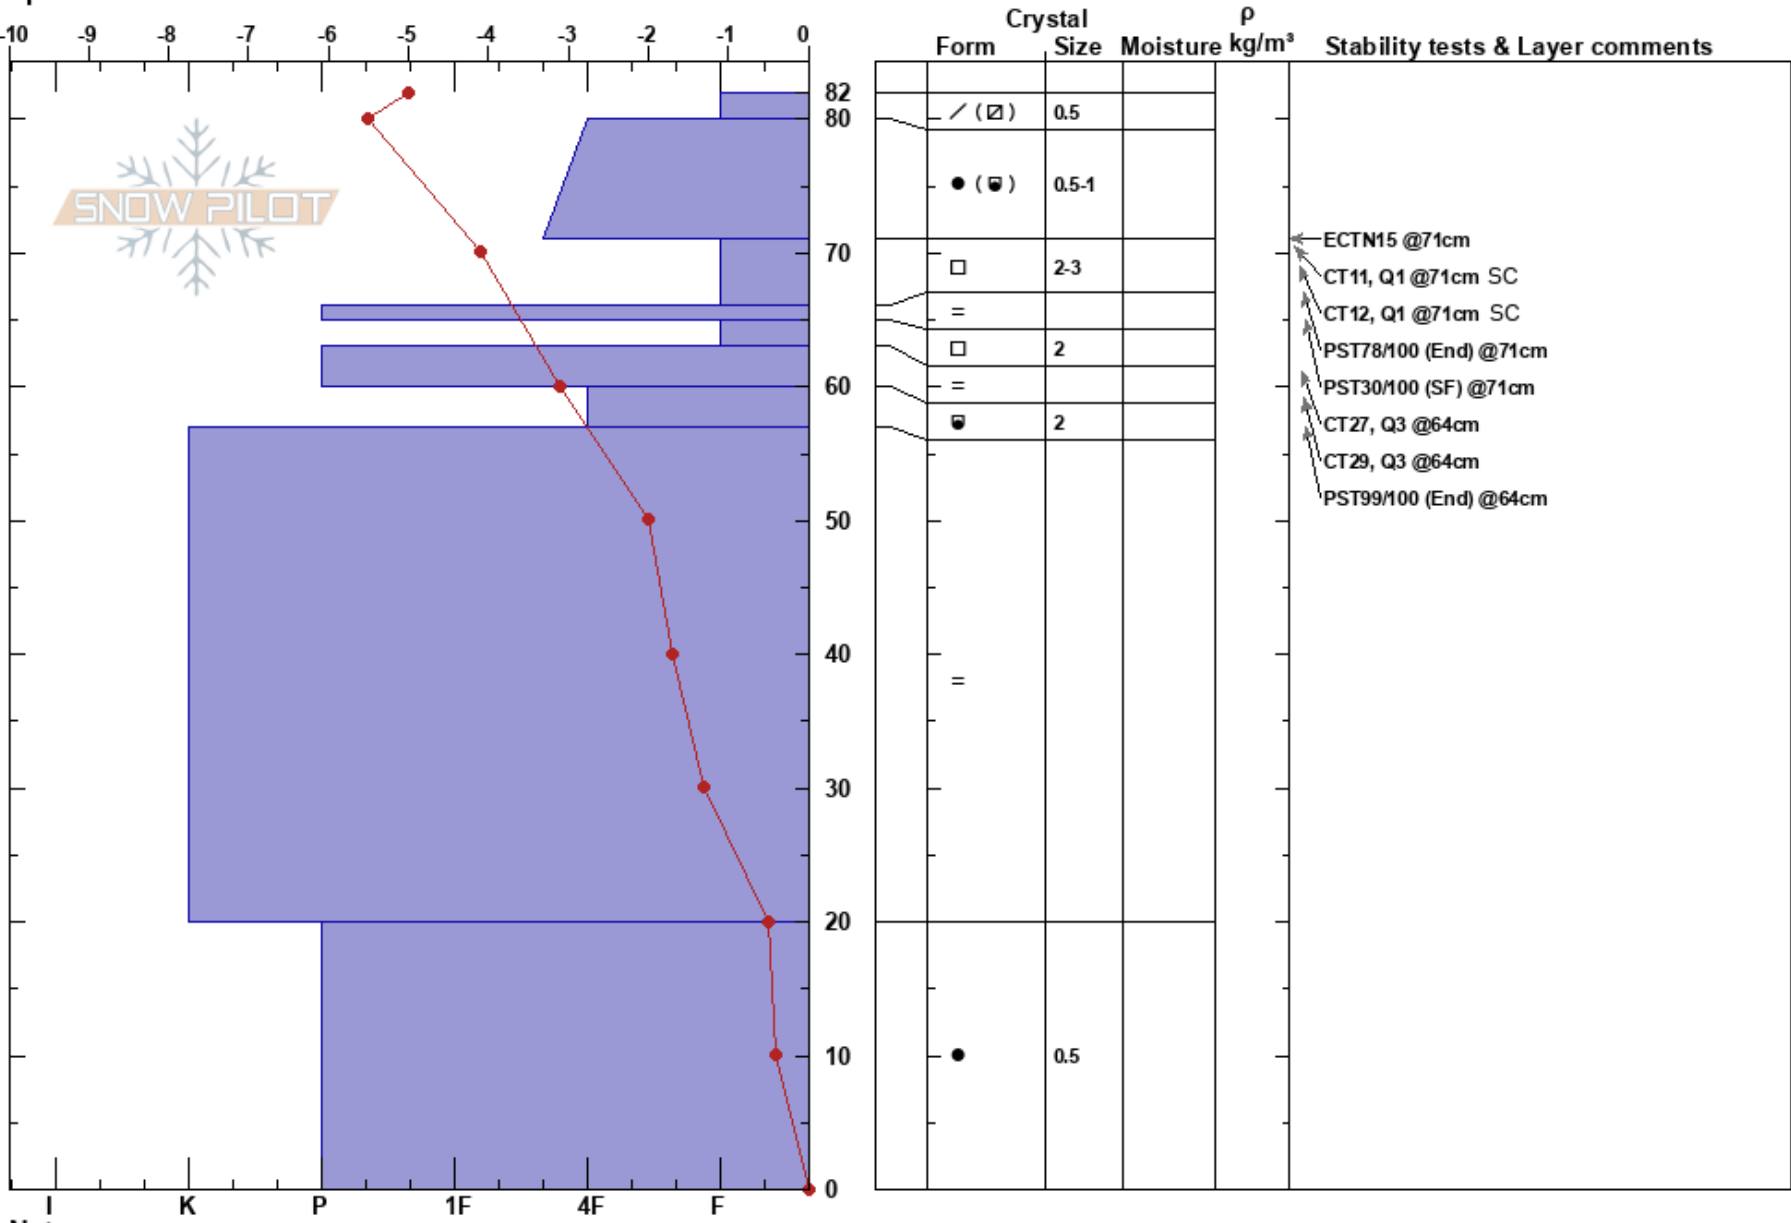

Rubicon Peak  
 Central Sierra  
 CA  
 Elevation: 8800 ft  
 Aspect: 346°  
 Specifics:

Steve Reynaud  
 12/26/2017 - 12:00pm  
 Co-ord: 38.99056N, -120.13393W  
 Slope Angle: 24°  
 Wind Loading: no

Stability: Very Good  
 Air Temperature: 4°C  
 Sky Cover: FEW  
 Precipitation: NO  
 Wind: SW Calm

HS:82  
 71-66cm: Problematic layer

Notes: