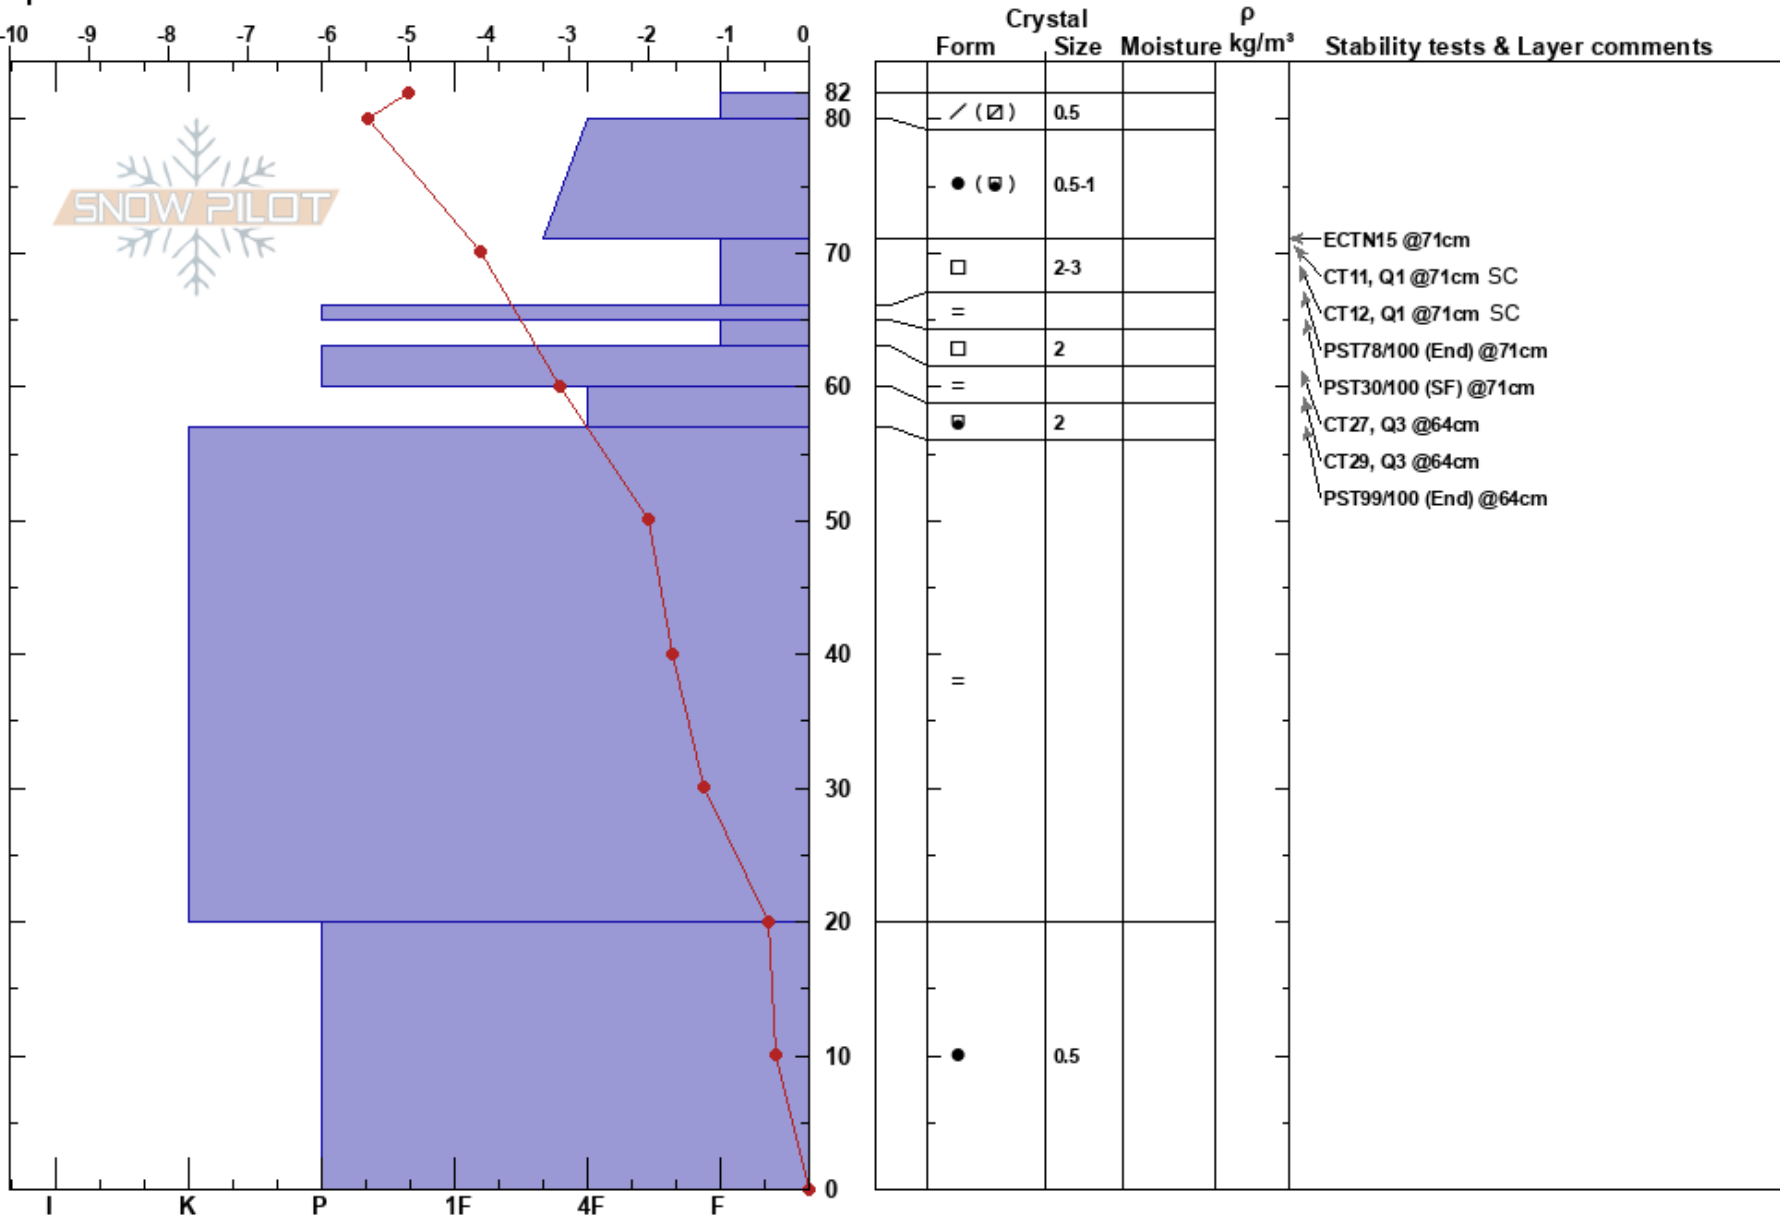

Rubicon Peak
 Central Sierra
 CA
 Elevation: 8800 ft
 Aspect: 346°
 Specifics:

Steve Reynaud
 12/26/2017 - 12:00pm
 Co-ord: 38.99056N, -120.13393W
 Slope Angle: 24°
 Wind Loading: no

Stability: Very Good
 Air Temperature: 4°C
 Sky Cover: FEW
 Precipitation: NO
 Wind: SW Calm

HS:82
 71-66cm: Problematic layer

Notes: