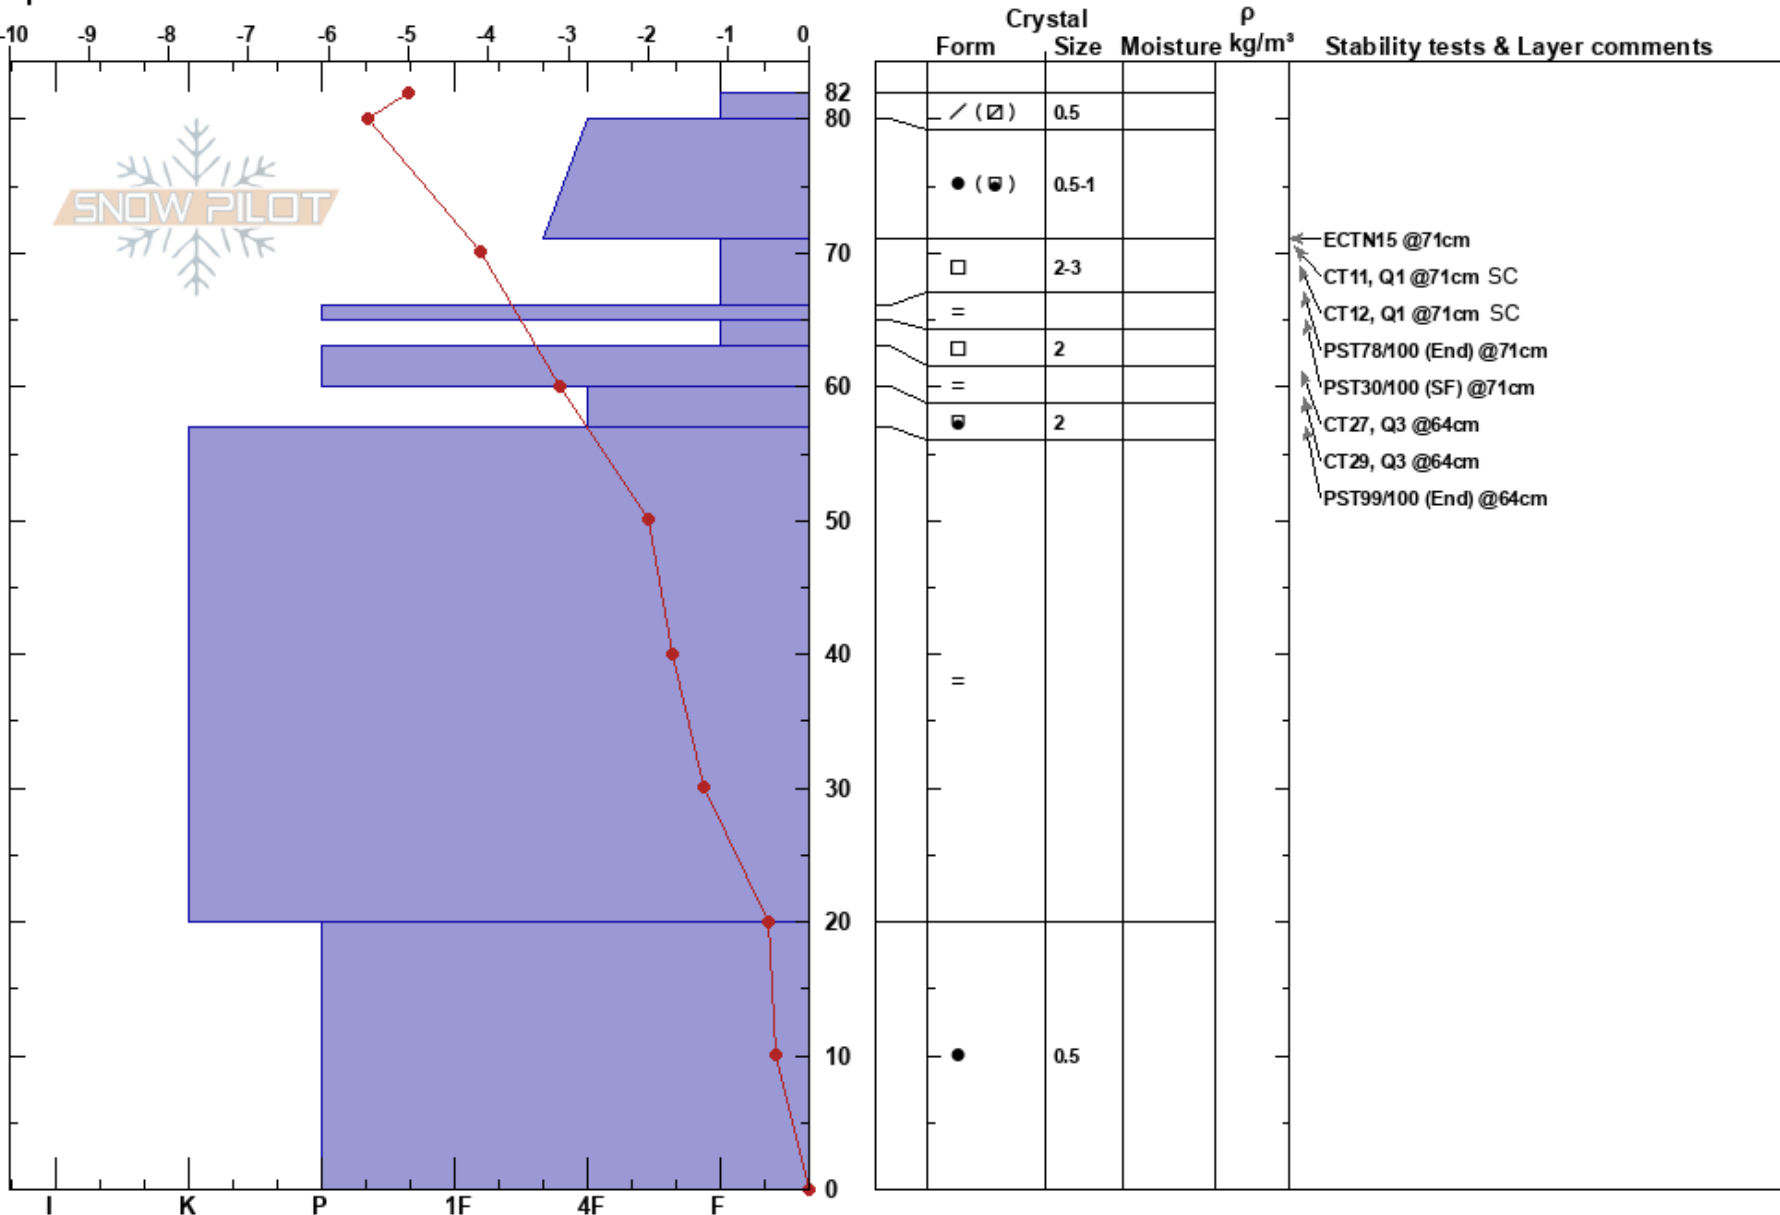

Rubicon Peak
 Central Sierra
 CA
Elevation: 8800 ft
Aspect: 346°
Specifics:

Steve Reynaud
 12/26/2017 - 12:00pm
Co-ord: 38.99056N, -120.13393W
Slope Angle: 24°
Wind Loading: no

Stability: Very Good **HS:**82
Air Temperature: 4°C
Sky Cover: FEW
Precipitation: NO
Wind: SW Calm

Layer Notes:
 71-66cm: Problematic layer

Notes: