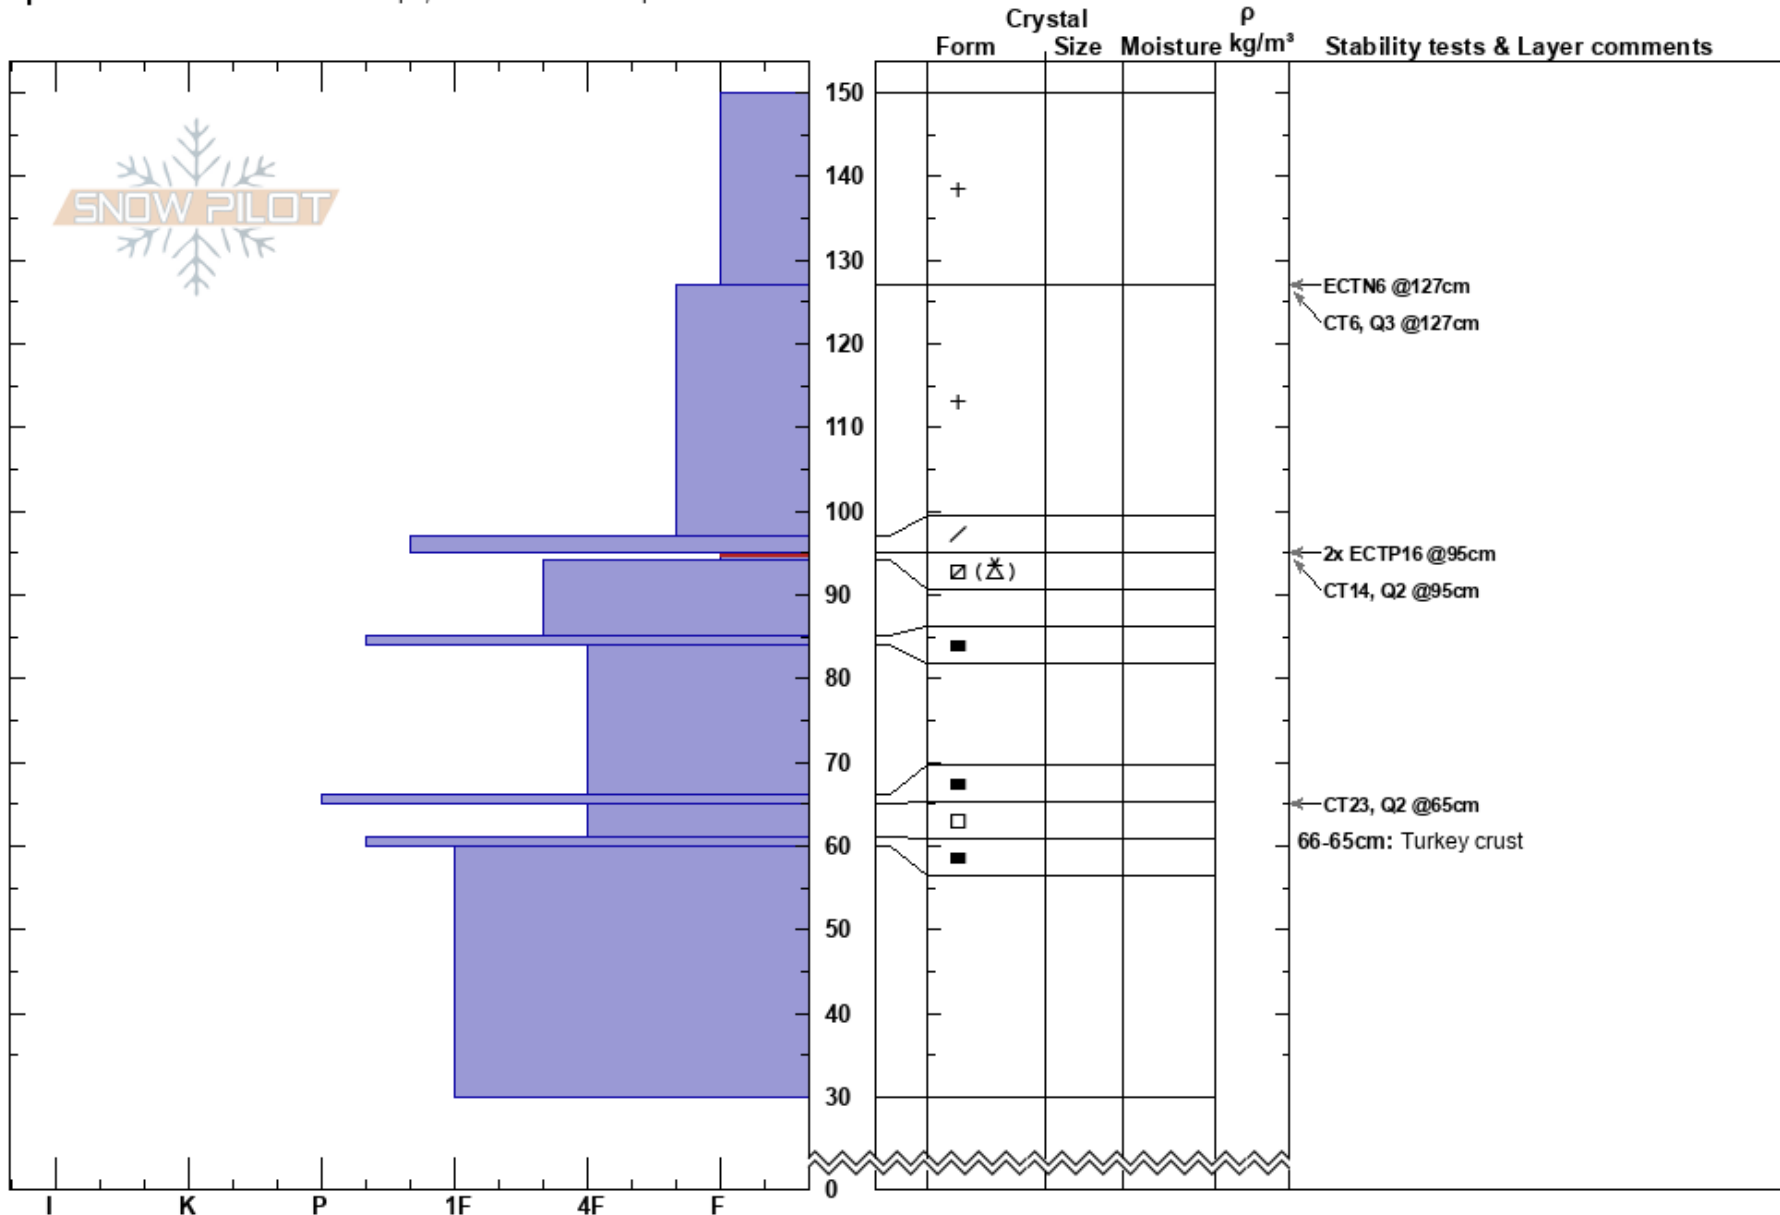

2nd Yellowmule
 Madison Range-N
 MT
 Elevation: 9700 ft
 Aspect: 30°
 Specifics: Snowmobile tracks on slope; We snowmobiled slope

Doug Chabot-Admin
 12/24/2017 - 10:00am
 Co-ord: 45.17884N, -111.40326W
 Slope Angle: 27°
 Wind Loading: no

Stability: Fair Stable HS:150
 Air Temperature: -17°C
 Sky Cover: CLR
 Precipitation: NO
 Wind: Calm

Layer Notes:
 95-94cm: Problematic layer
 66-65cm: Turkey crust

Notes: Pit was dug with Ian Hoyer. We were surprised to get an ECTP. The layer is thin and will likely not last long.