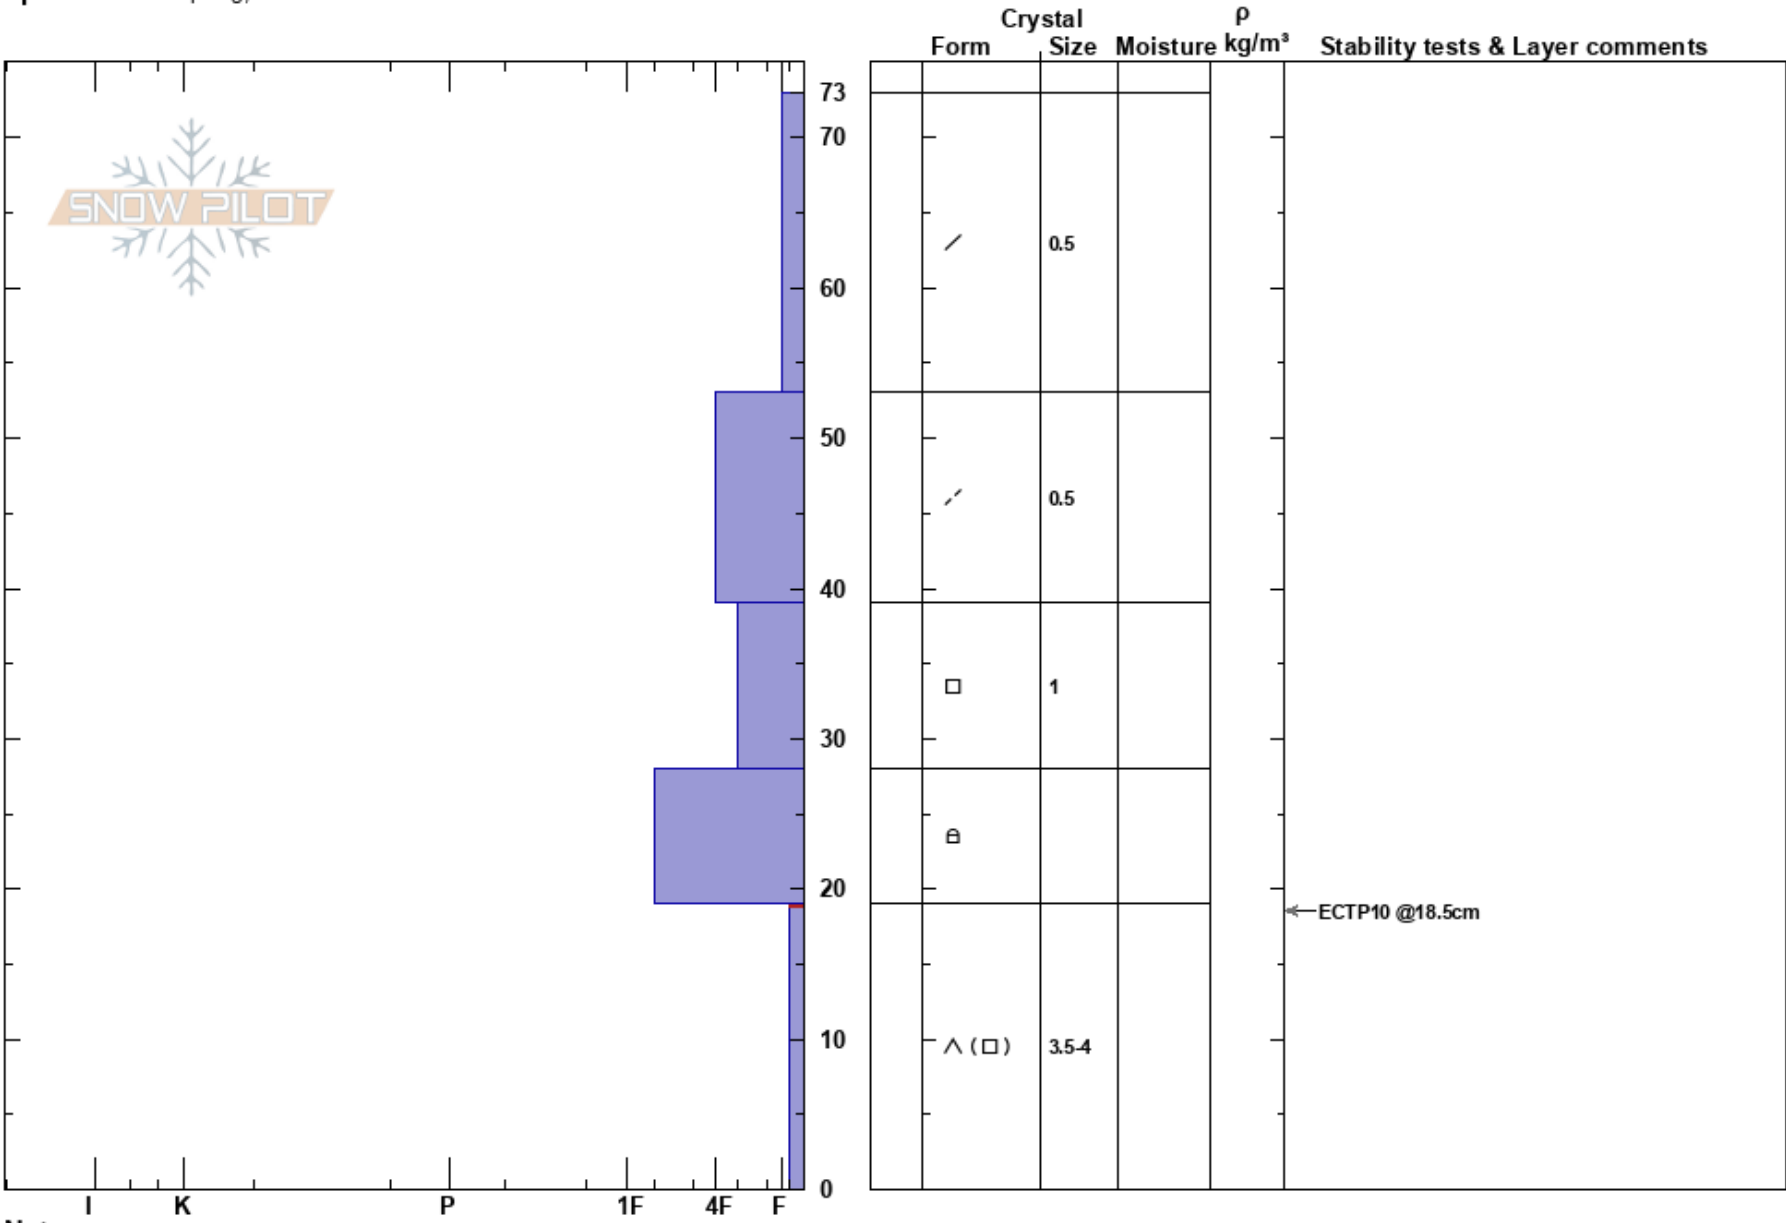

Chalk Creek
 Mosquito Range
 CO
Elevation: 10891 ft
Aspect: 130°
Specifics: Collapsing, localized

Ron Simenhois
 01/01/2023 - 1:50pm
Co-ord: 39.35541N, -106.22149E
Slope Angle: 23°
Wind Loading:

Stability:
Air Temperature:
Sky Cover:
Precipitation: NO
Wind:

HS: 73
PS: 24 19-0cm: Problematic layer

Layer Notes:

Notes: