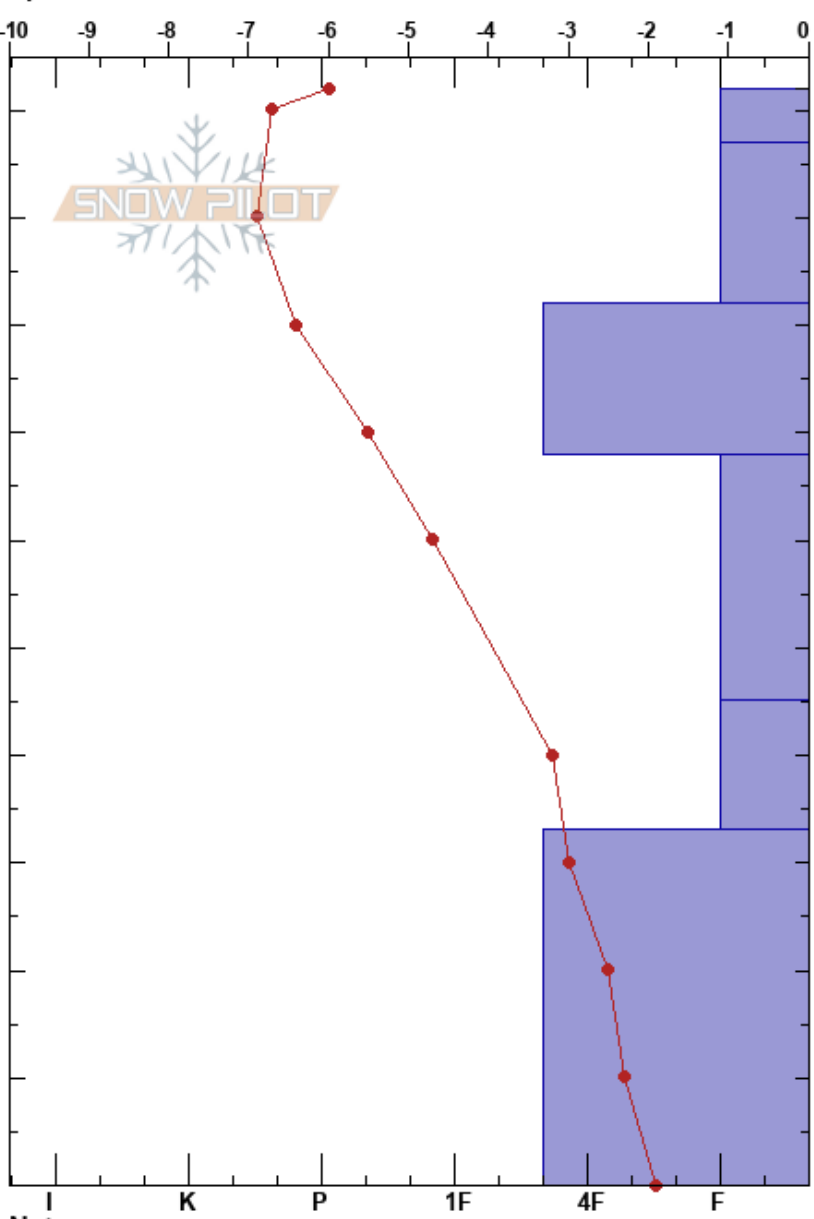

West Nile  
 Banff, Yoho and Kootenay  
 AB  
 Elevation: 2068 m  
 Aspect: E  
 Specifics:

Jaiden Webster  
 30/12/2022 - 12:00  
 Co-ord: 51.60987N, -116.34272W  
 Slope Angle: 29°  
 Wind Loading:

Stability:  
 Air Temperature: -5.5°C  
 Sky Cover: OVC  
 Precipitation: S-1  
 Wind: Calm

HS:102  
 Layer Notes:  
 82-68cm: Dec 17 layer at 68 cm  
 82-68cm: Problematic layer  
 45-33cm: Nov 25 layer at 45 cm

Form	Crystal		Moisture	$\rho$ kg/m <sup>3</sup>	Stability tests & Layer comments
	Size				
+					
+	2				
/ ( . )	2(2)				
⊖	1				82-68cm: Dec 17 layer at 68 cm
□	2				
□	2				← CT21 @40cm Sudden collapse 45-33cm: Nov 25 layer at 45 cm
□	2.5				