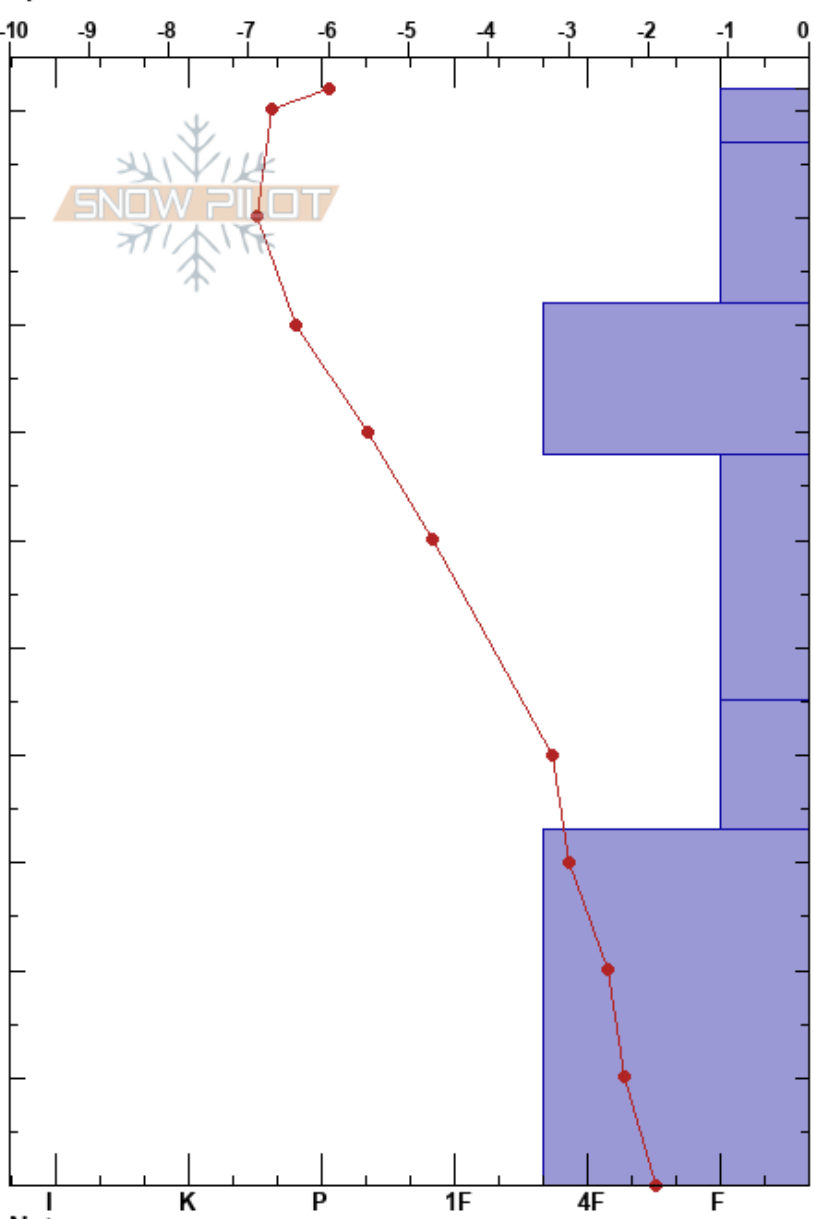

West Nile
 Banff, Yoho and Kootenay
 AB
 Elevation: 2068 m
 Aspect: E
 Specifics:

Jaiden Webster
 30/12/2022 - 12:00
 Co-ord: 51.60987N, -116.34272W
 Slope Angle: 29°
 Wind Loading:

Stability:
 Air Temperature: -5.5°C
 Sky Cover: OVC
 Precipitation: S-1
 Wind: Calm

HS:102
 Layer Notes:
 82-68cm: Dec 17 layer at 68 cm
 82-68cm: Problematic layer
 45-33cm: Nov 25 layer at 45 cm

Depth (cm)	Crystal		Moisture	ρ kg/m ³	Stability tests & Layer comments
	Form	Size			
102	+				
100	+	2			
90	/ (.)	2(2)			
80	⊖	1			82-68cm: Dec 17 layer at 68 cm
70					
60	□	2			
50					
40	□	2			← CT21 @40cm Sudden collapse
30					45-33cm: Nov 25 layer at 45 cm
20	□	2.5			
10					
0					