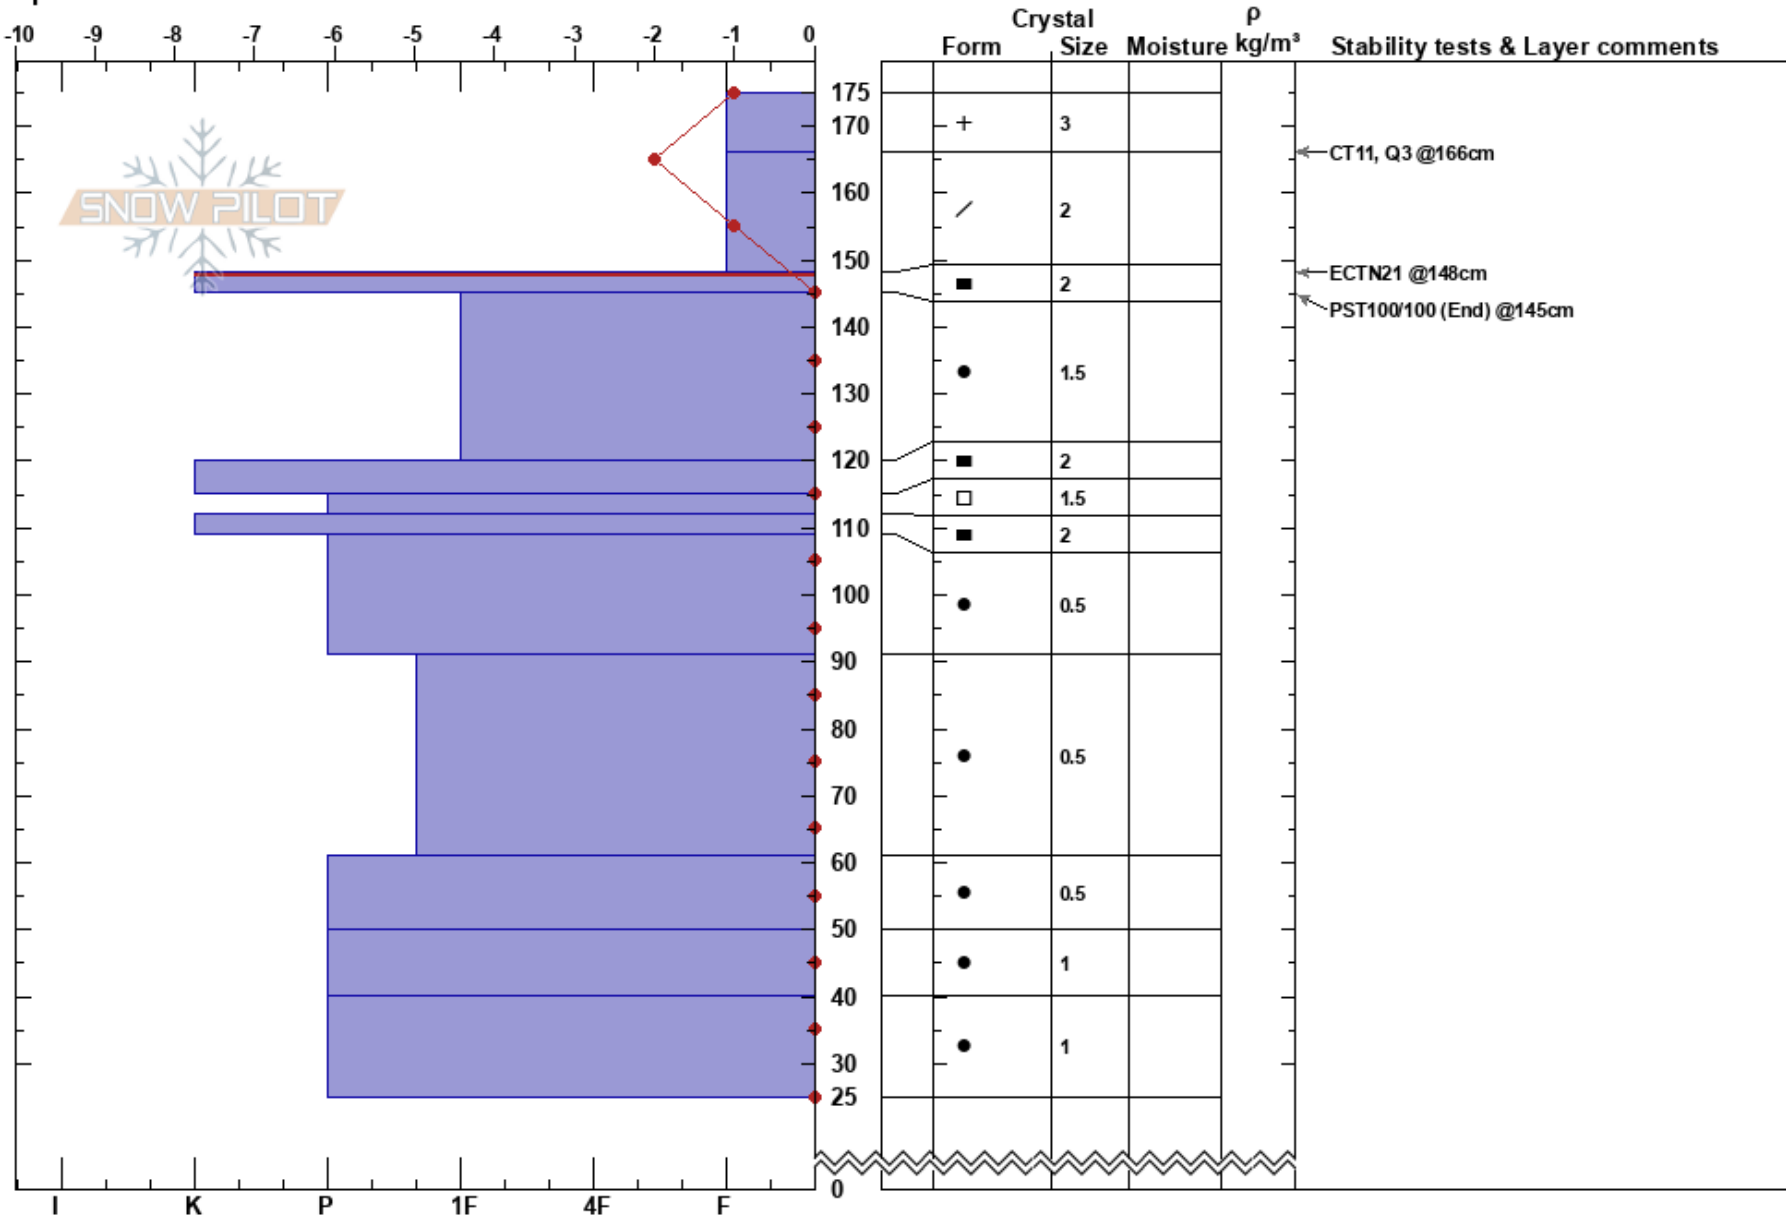

Behind Gearbox  
 Selkirk Mtns  
 ID  
 Elevation: 5499 ft  
 Aspect: 137°  
 Specifics:

Galen May  
 12/30/2022 - 12:33pm  
 Co-ord: 48.38245N, -116.60877W  
 Slope Angle: 15°  
 Wind Loading: no

Stability:  
 Air Temperature: -2°C  
 Sky Cover: BKN  
 Precipitation: S-1  
 Wind: SE Calm

HS:175  
 PF:50 148-145cm:Problematic layer  
 PS: 10

Notes: Outside Schweitzer boundary behind gearbox/ Stella.